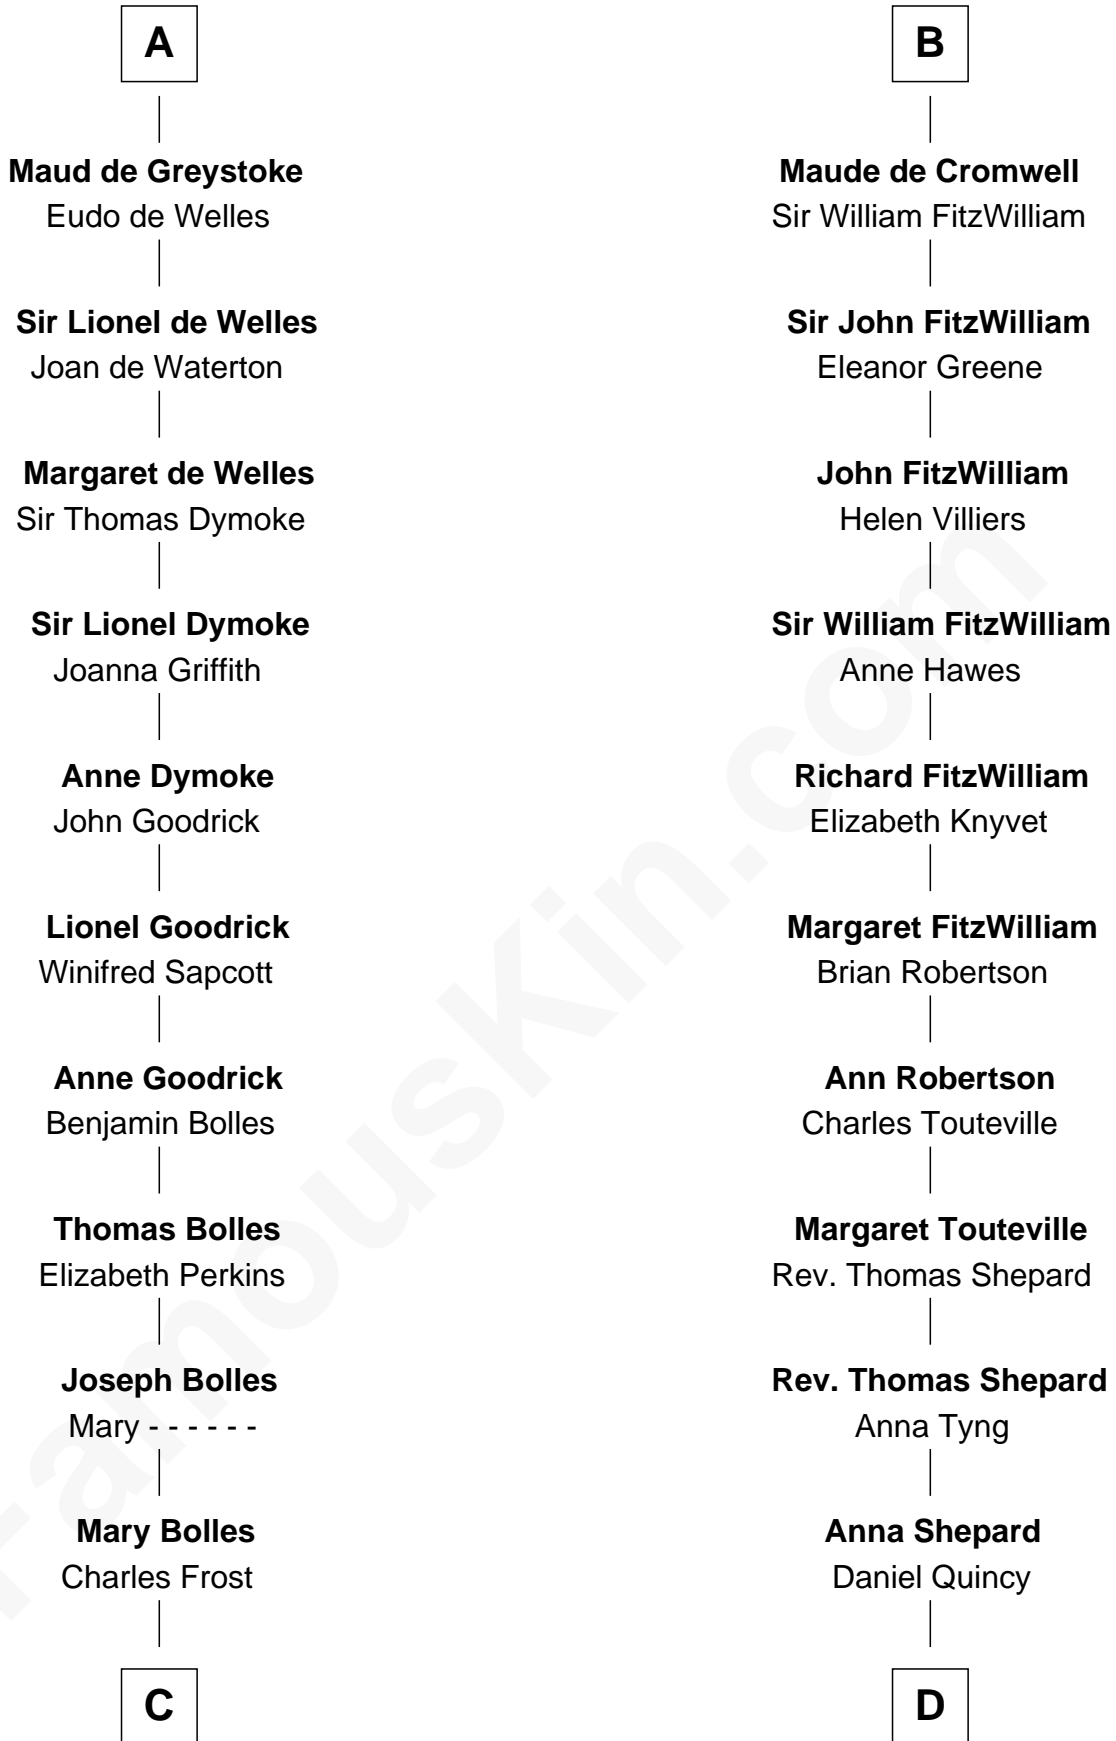

FamousKin.com Relationship Chart of

Ichabod Goodwin

27th Governor of New Hampshire

19th cousin 2 times removed of

Abigail (Smith) Adams

First Lady of President John Adams

C

Mary Frost
John Hill

Elisha Hill
Mary Plaisted

Hannah Hill
Dominicus Goodwin

Samuel Goodwin
Anna Thompson Gerrish

Ichabod Goodwin
27th Governor of New Hampshire

D

Col John Quincy
Elizabeth Norton

Elizabeth Quincy
Rev. William Smith