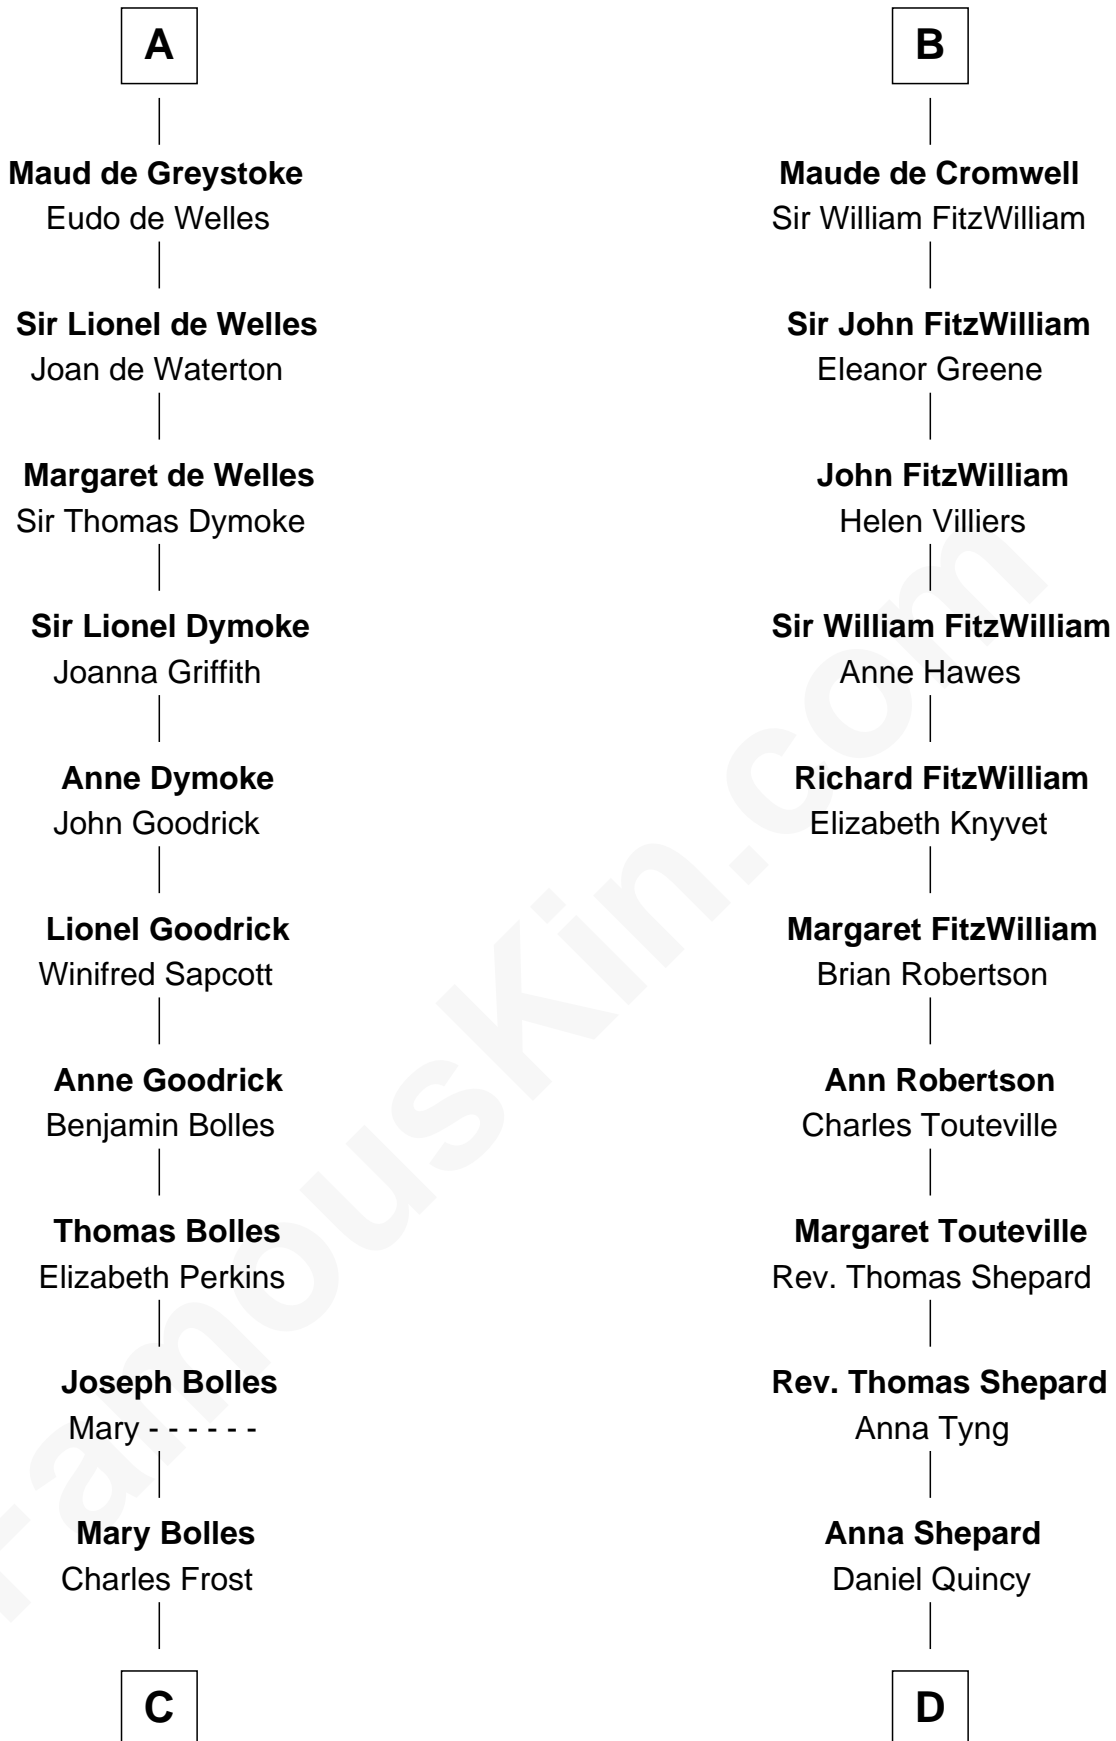

FamousKin.com Relationship Chart of

Ichabod Goodwin

27th Governor of New Hampshire

19th cousin 2 times removed of

Abigail (Smith) Adams

First Lady of President John Adams

Bertrade de Montfort

Hugh de Kevelioc

C

Mary Frost
John Hill

Elisha Hill
Mary Plaisted

Hannah Hill
Dominicus Goodwin

Samuel Goodwin
Anna Thompson Gerrish

Ichabod Goodwin
27th Governor of New Hampshire

D

Col John Quincy
Elizabeth Norton