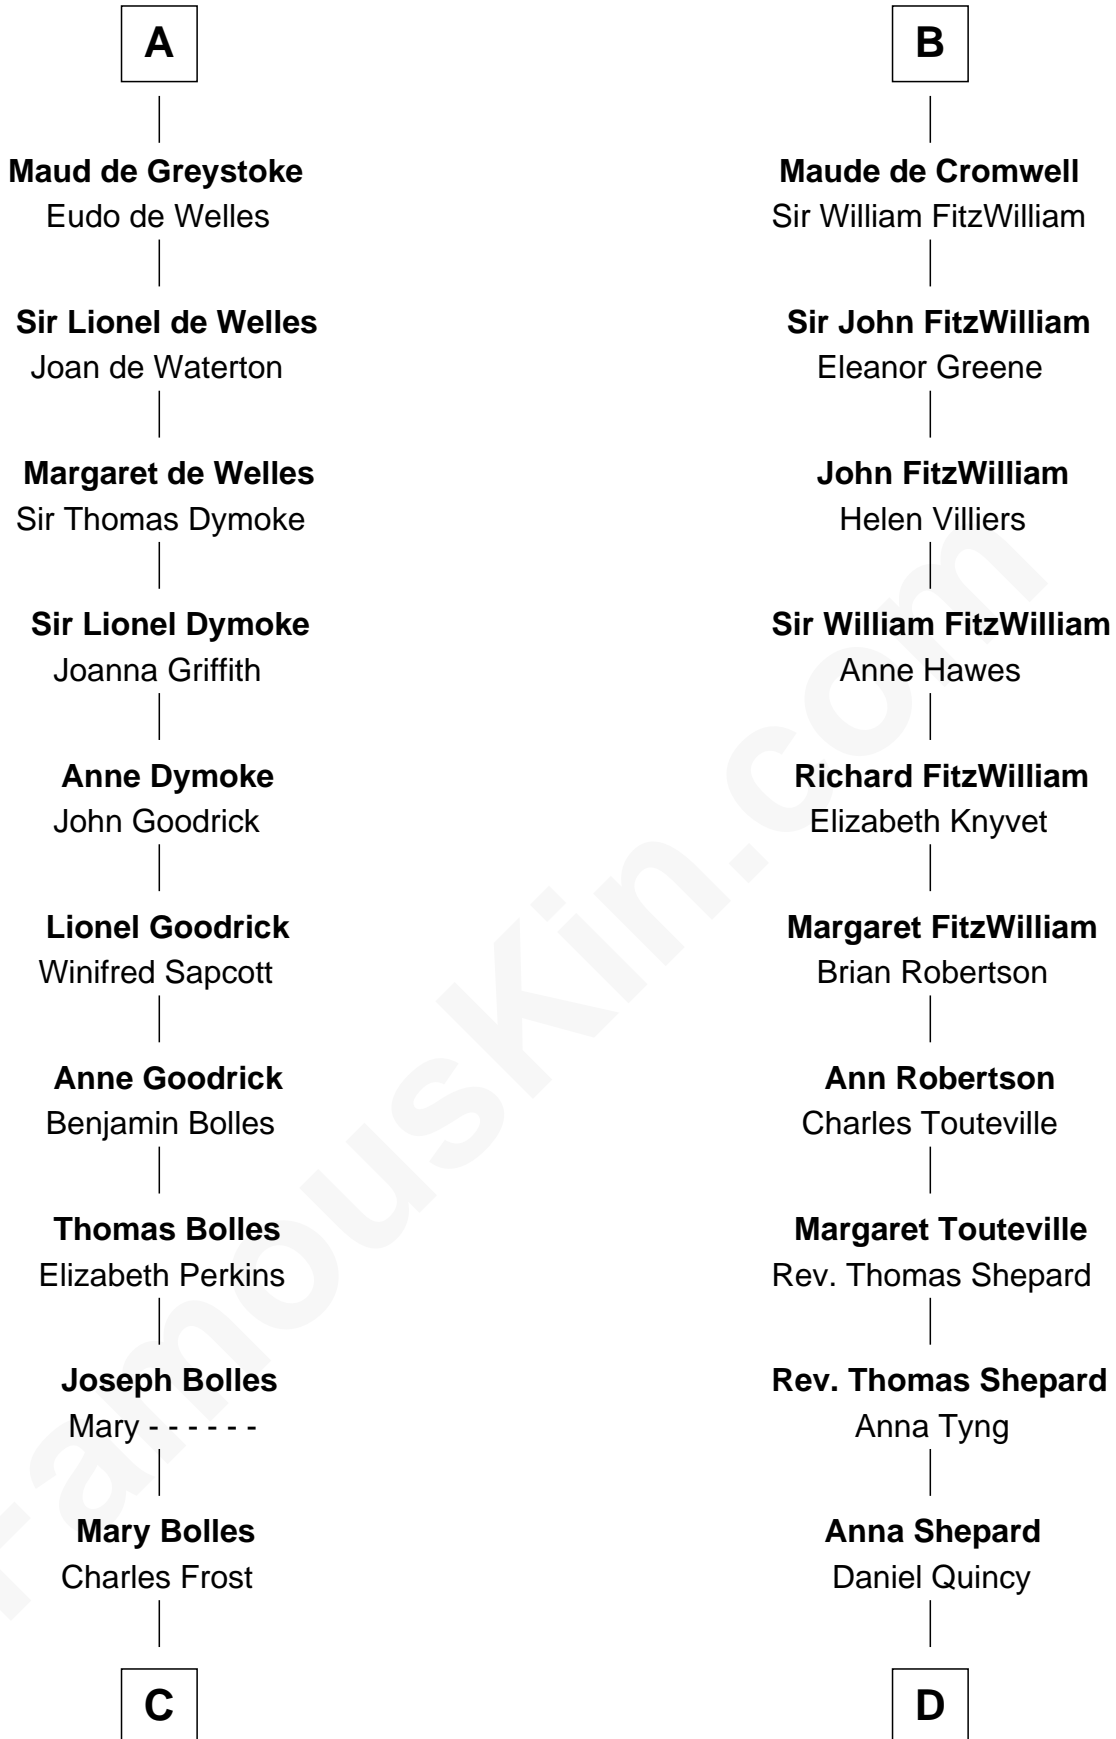

# FamousKin.com Relationship Chart of

**Ichabod Goodwin**

*27th Governor of New Hampshire*

**19th cousin 2 times removed of**

**Abigail (Smith) Adams**

*First Lady of President John Adams*

**Maud de St. Hilary**

*with husband  
Roger de Clare*

*with husband  
William d'Aubenev*

**C**

**Mary Frost**  
John Hill

**Elisha Hill**  
Mary Plaisted

**Hannah Hill**  
Dominicus Goodwin

**Samuel Goodwin**  
Anna Thompson Gerrish

**Ichabod Goodwin**  
*27th Governor of New Hampshire*

**D**

**Col John Quincy**  
Elizabeth Norton

**Elizabeth Quincy**  
Rev. William Smith

**Abigail (Smith) Adams**  
*First Lady of John Adams*

FamousKin.com