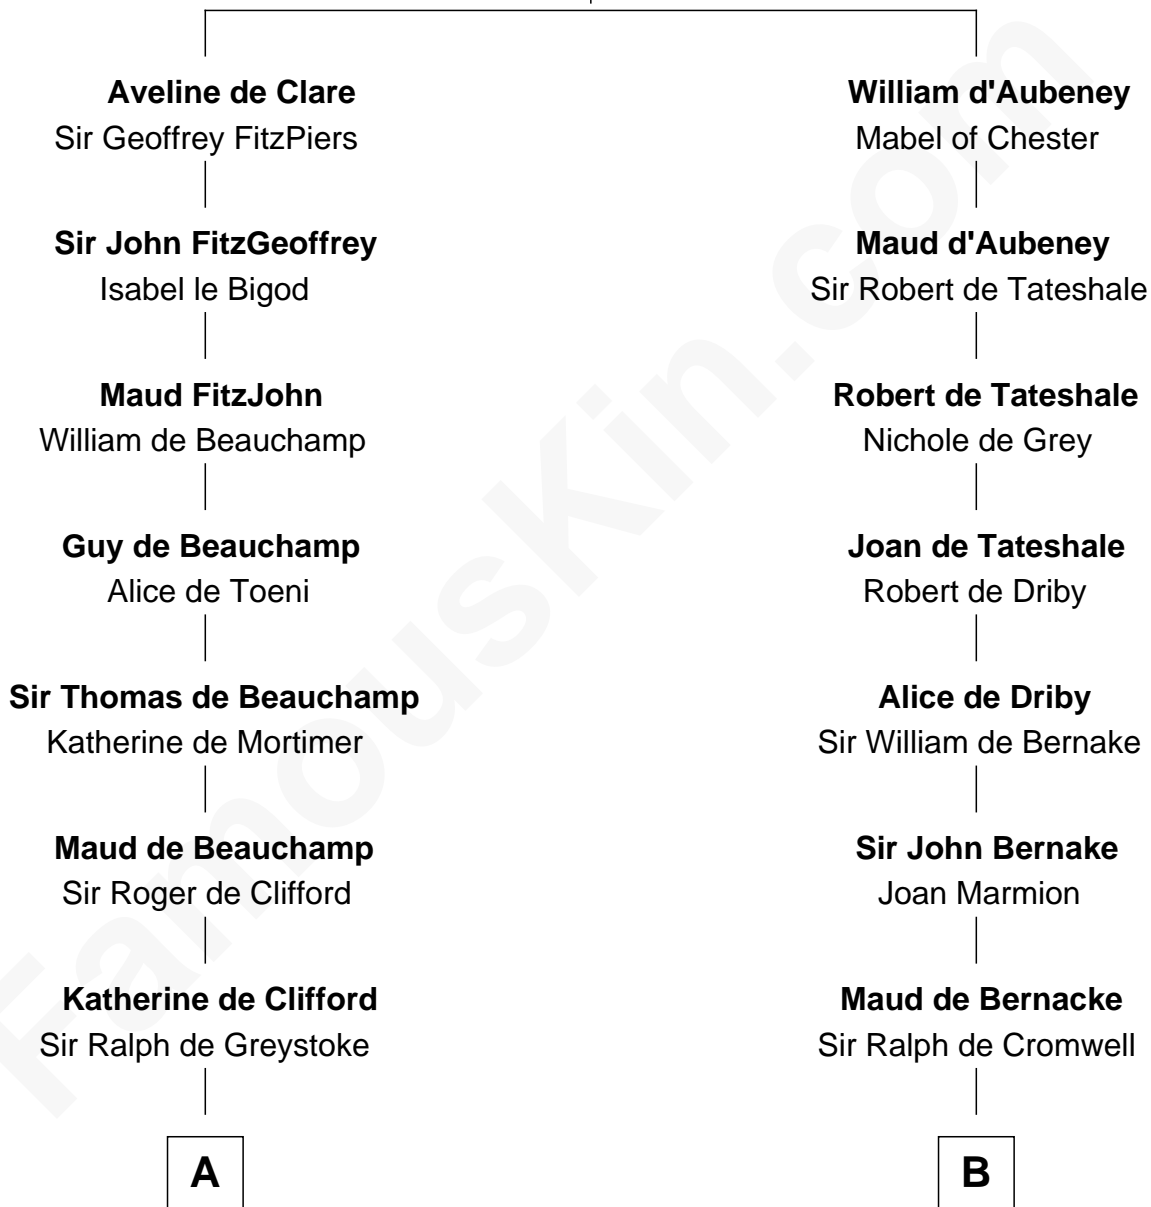

Maud de St. Hilary

*with husband
Roger de Clare*

*with husband
William d'Aubenev*