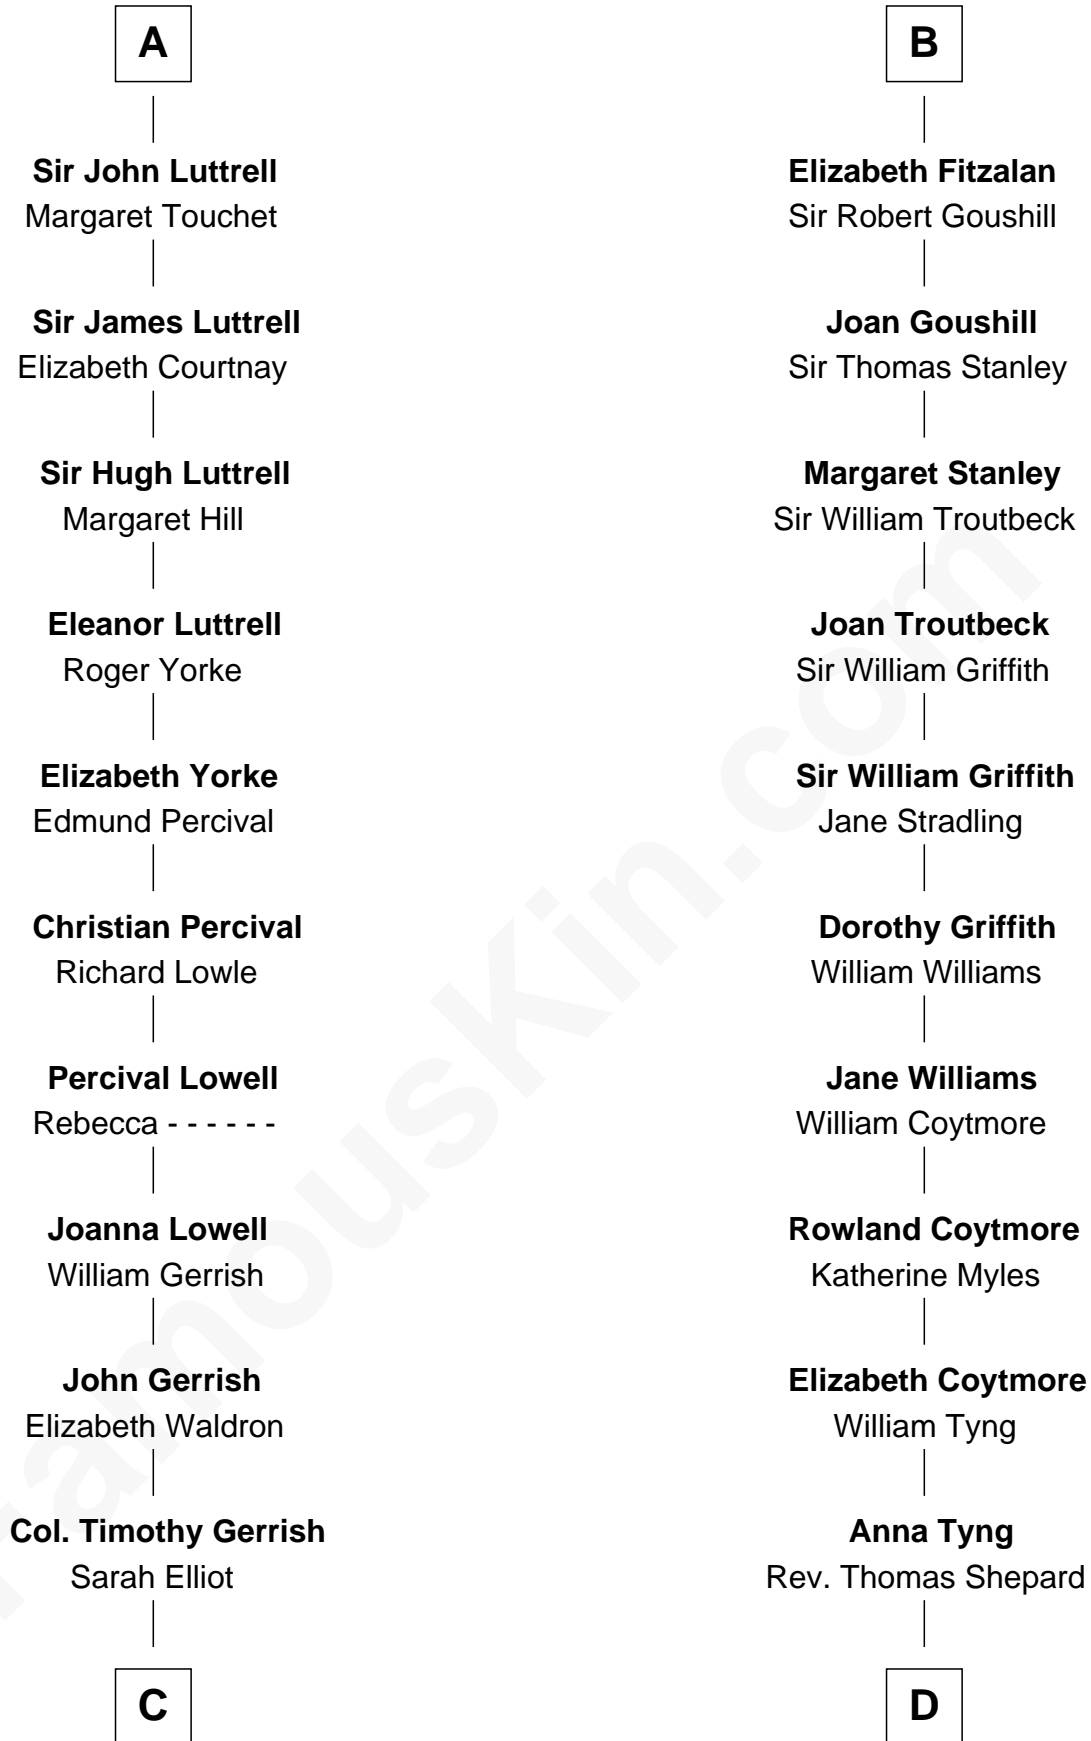

FamousKin.com Relationship Chart of

Ichabod Goodwin

27th Governor of New Hampshire

19th cousin 1 time removed of

Abigail (Smith) Adams

First Lady of President John Adams

C

Col. Joseph Gerrish

Anna Thompson

Anna Thompson Gerrish

Samuel Goodwin

Ichabod Goodwin

27th Governor of New Hampshire

D

Anna Shepard

Daniel Quincy