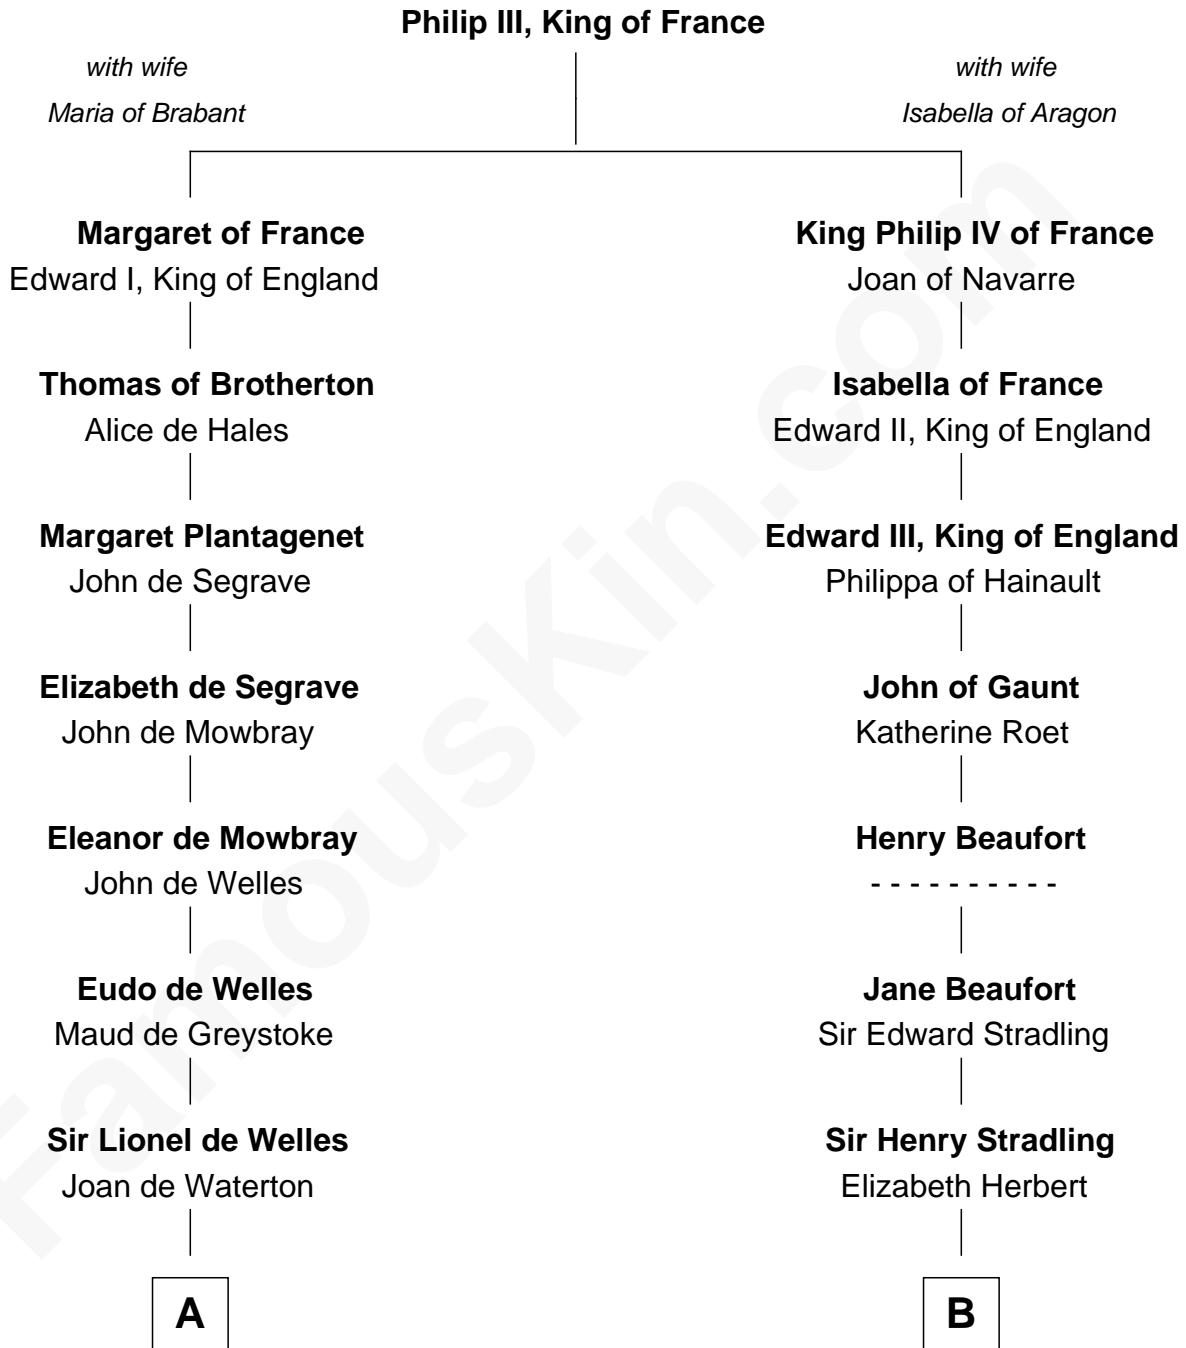

FamousKin.com Relationship Chart of

Ichabod Goodwin

27th Governor of New Hampshire

17th cousin 2 times removed of

Abigail (Smith) Adams

First Lady of President John Adams

C

—
Hannah Hill

Dominicus Goodwin

—
Samuel Goodwin

Anna Thompson Gerrish

—
Ichabod Goodwin

27th Governor of New Hampshire

FamousKin.com