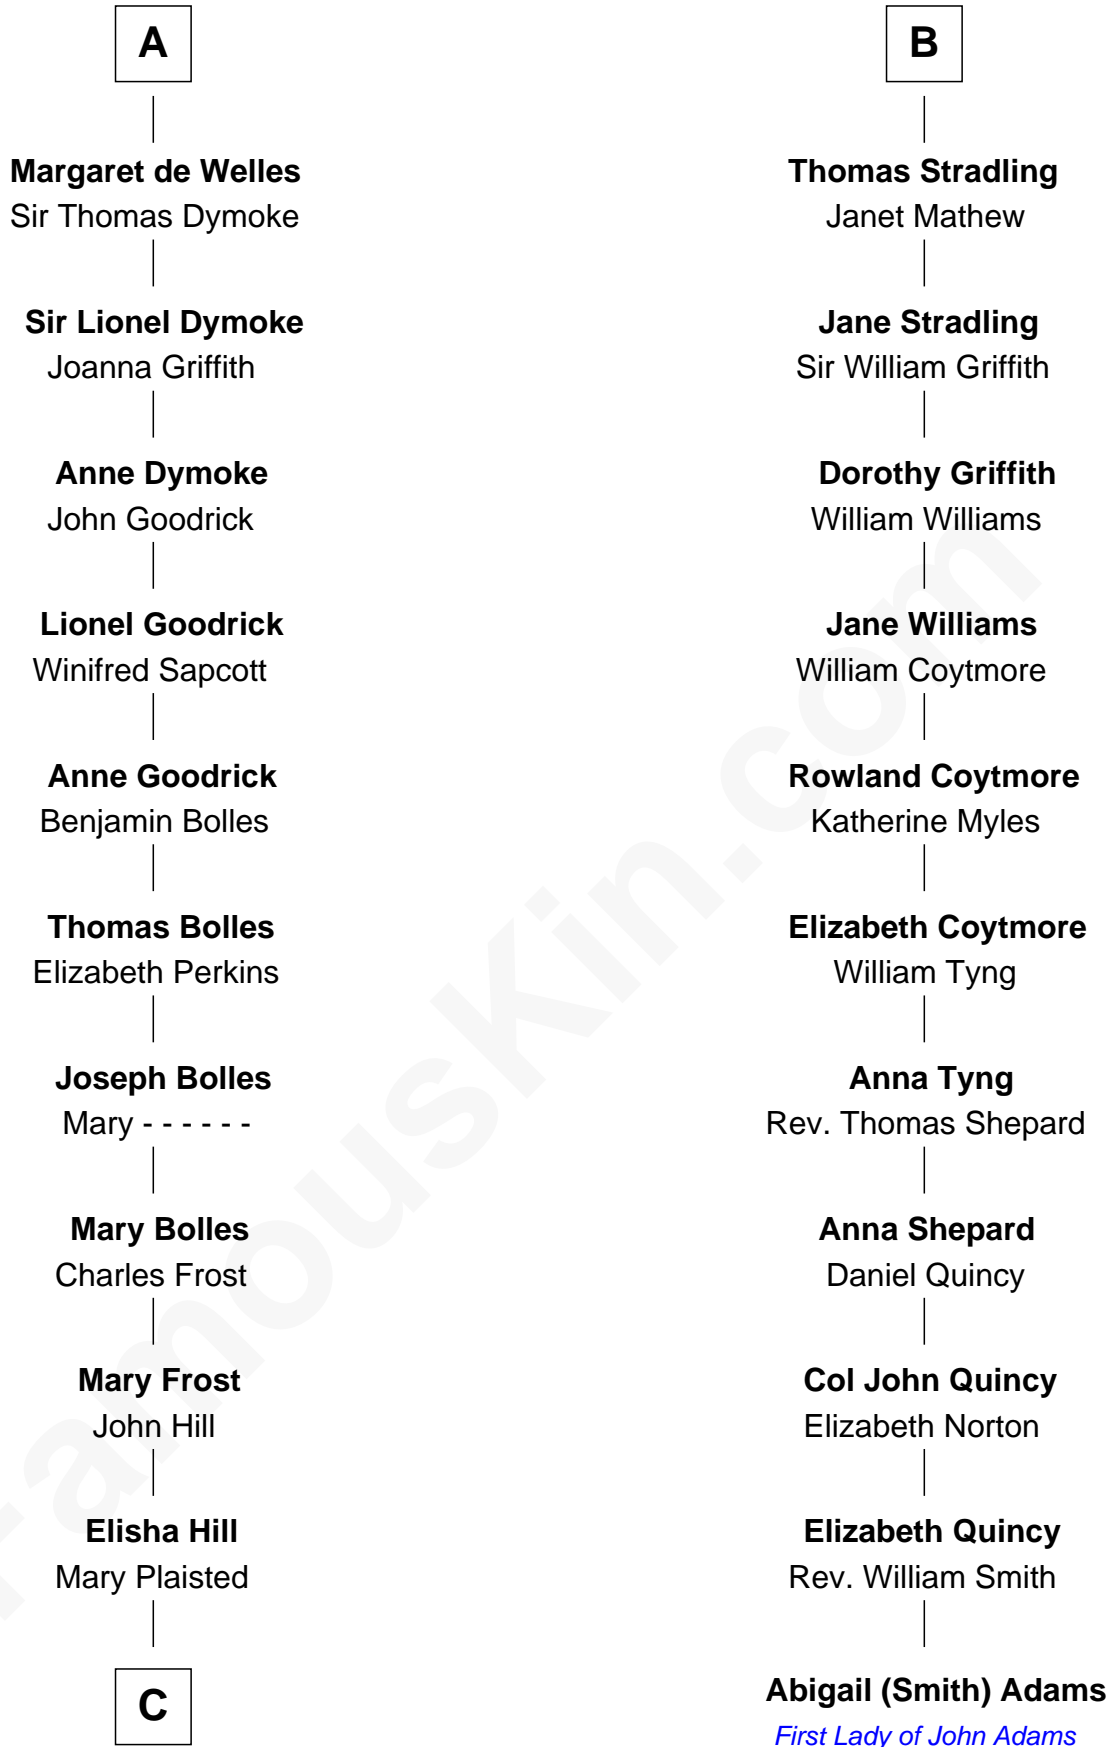

FamousKin.com Relationship Chart of

Ichabod Goodwin

27th Governor of New Hampshire

17th cousin 2 times removed of

Abigail (Smith) Adams

First Lady of President John Adams

C

—
Hannah Hill

Dominicus Goodwin

—
Samuel Goodwin

Anna Thompson Gerrish

—
Ichabod Goodwin

27th Governor of New Hampshire

FamousKin.com