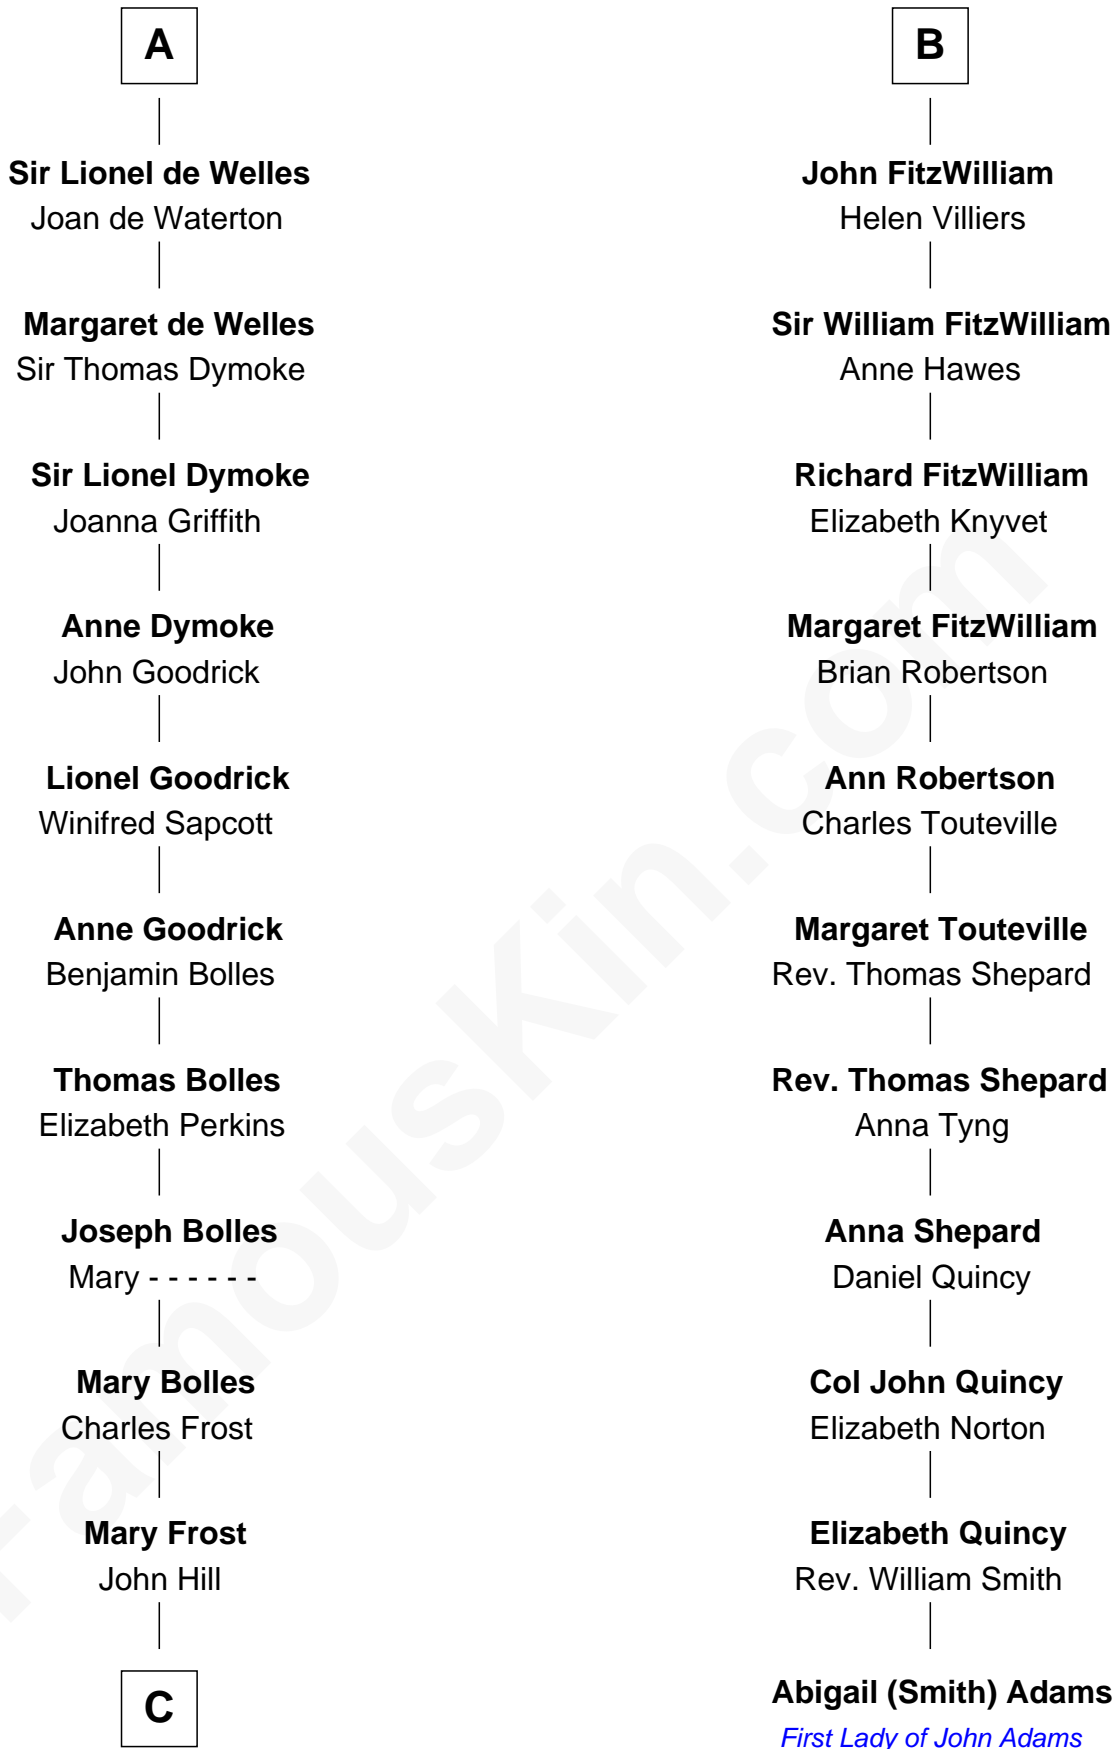

# FamousKin.com Relationship Chart of

**Ichabod Goodwin**

*27th Governor of New Hampshire*

**17th cousin 3 times removed of**

**Abigail (Smith) Adams**

*First Lady of President John Adams*

**Sir William Longespee**

Ela of Salisbury

**C**

—  
**Elisha Hill**

Mary Plaisted

—  
**Hannah Hill**

Dominicus Goodwin

—  
**Samuel Goodwin**

Anna Thompson Gerrish

—  
**Ichabod Goodwin**

*27th Governor of New Hampshire*

FamousKin.com