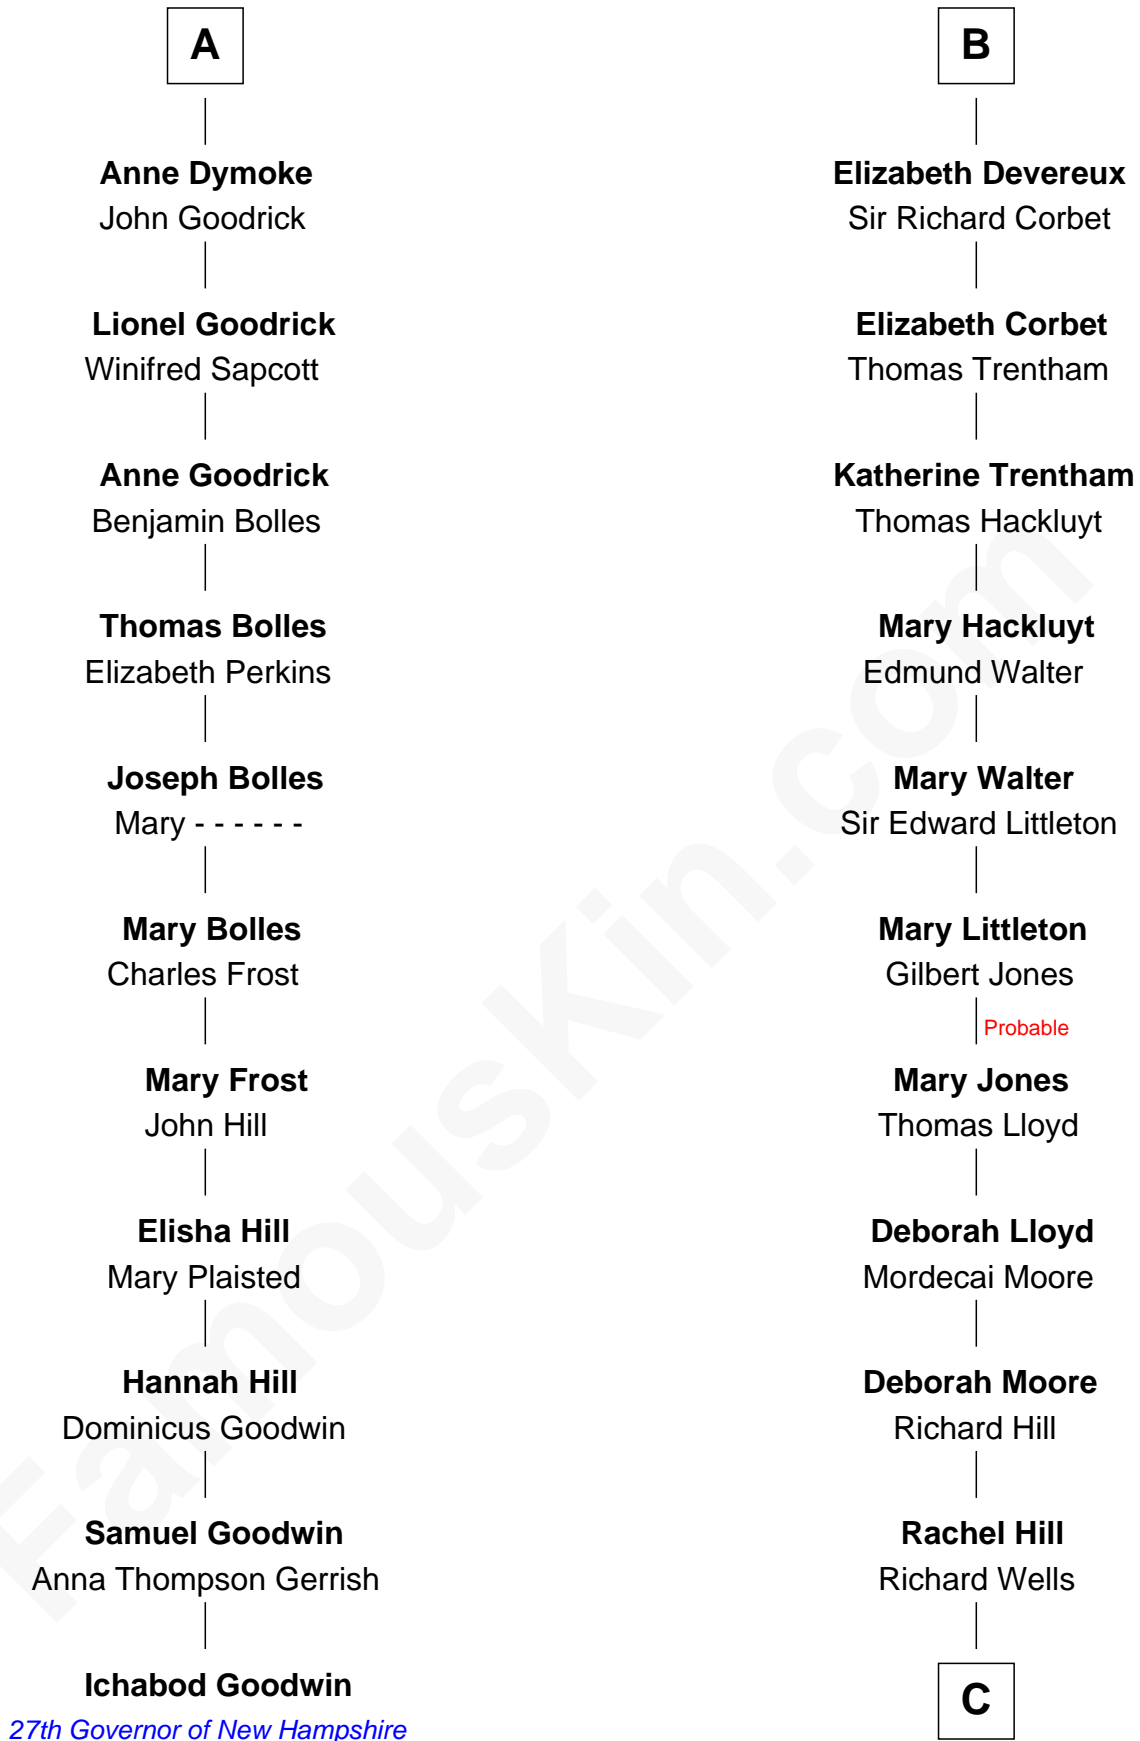

FamousKin.com Relationship Chart of

Ichabod Goodwin

27th Governor of New Hampshire

17th cousin 4 times removed of

Orson Welles

Radio, Stage, and Movie Actor

Sir Hugh I de Audley

Iseult de Mortimer

Alice de Audley
Sir Ralph de Greystoke

Sir William de Greystoke
Joan FitzHenry

Sir Ralph de Greystoke
Katherine de Clifford

Maud de Greystoke
Eudo de Welles

Sir Lionel de Welles
Joan de Waterton

Margaret de Welles
Sir Thomas Dymoke

Sir Lionel Dymoke
Joanna Griffith

A

Hugh de Audley
Margaret de Clare

Margaret de Audley
Ralph de Stafford

Elizabeth de Stafford
John de Ferrers

Robert de Ferrers
Margaret Despencer

Sir Edmund Ferrers
Ellen Roche

Sir William Ferrers
Elizabeth Belknap

Anne Ferrers
Sir Walter Devereux

B

C

William Hill Wells
Elizabeth Dagworthy

Henry Hill Welles
Mary Putnam

Richard Jones Welles
Mary Blanche Head

Richard Head Welles
Beatrice Ives