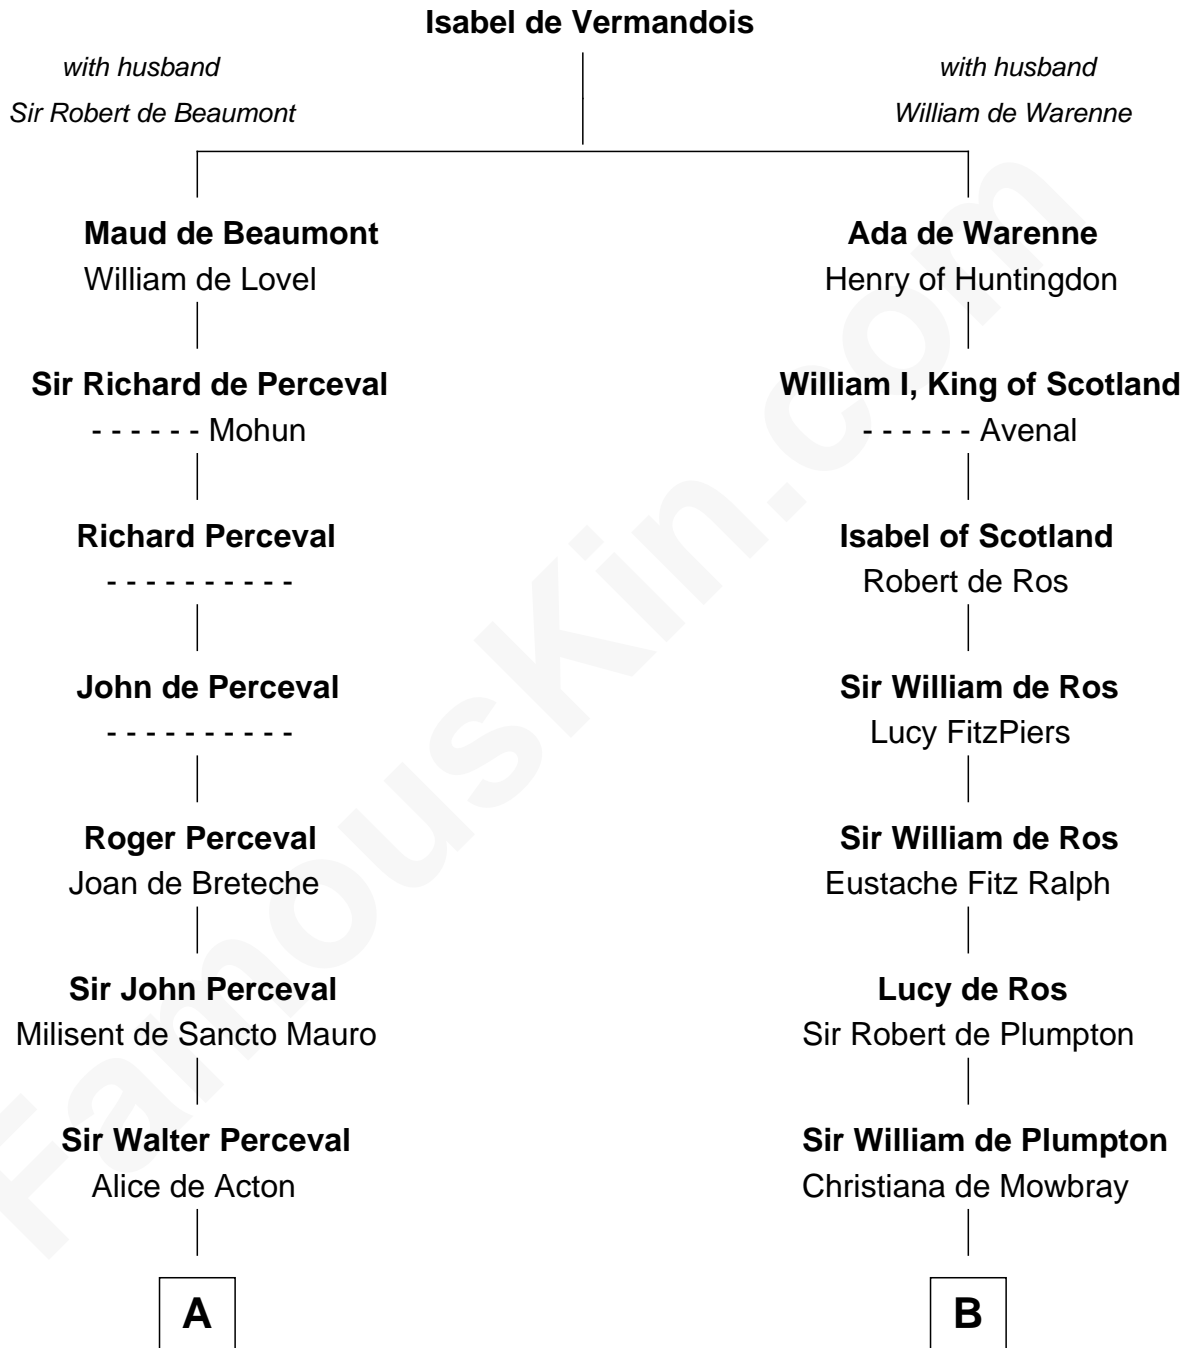

FamousKin.com Relationship Chart of

Ichabod Goodwin

27th Governor of New Hampshire

20th cousin of

John Hancock

Signer of the Declaration of Independence

C

Col. Timothy Gerrish

Sarah Elliot

Col. Joseph Gerrish

Anna Thompson

Anna Thompson Gerrish

Samuel Goodwin

Ichabod Goodwin

27th Governor of New Hampshire

D