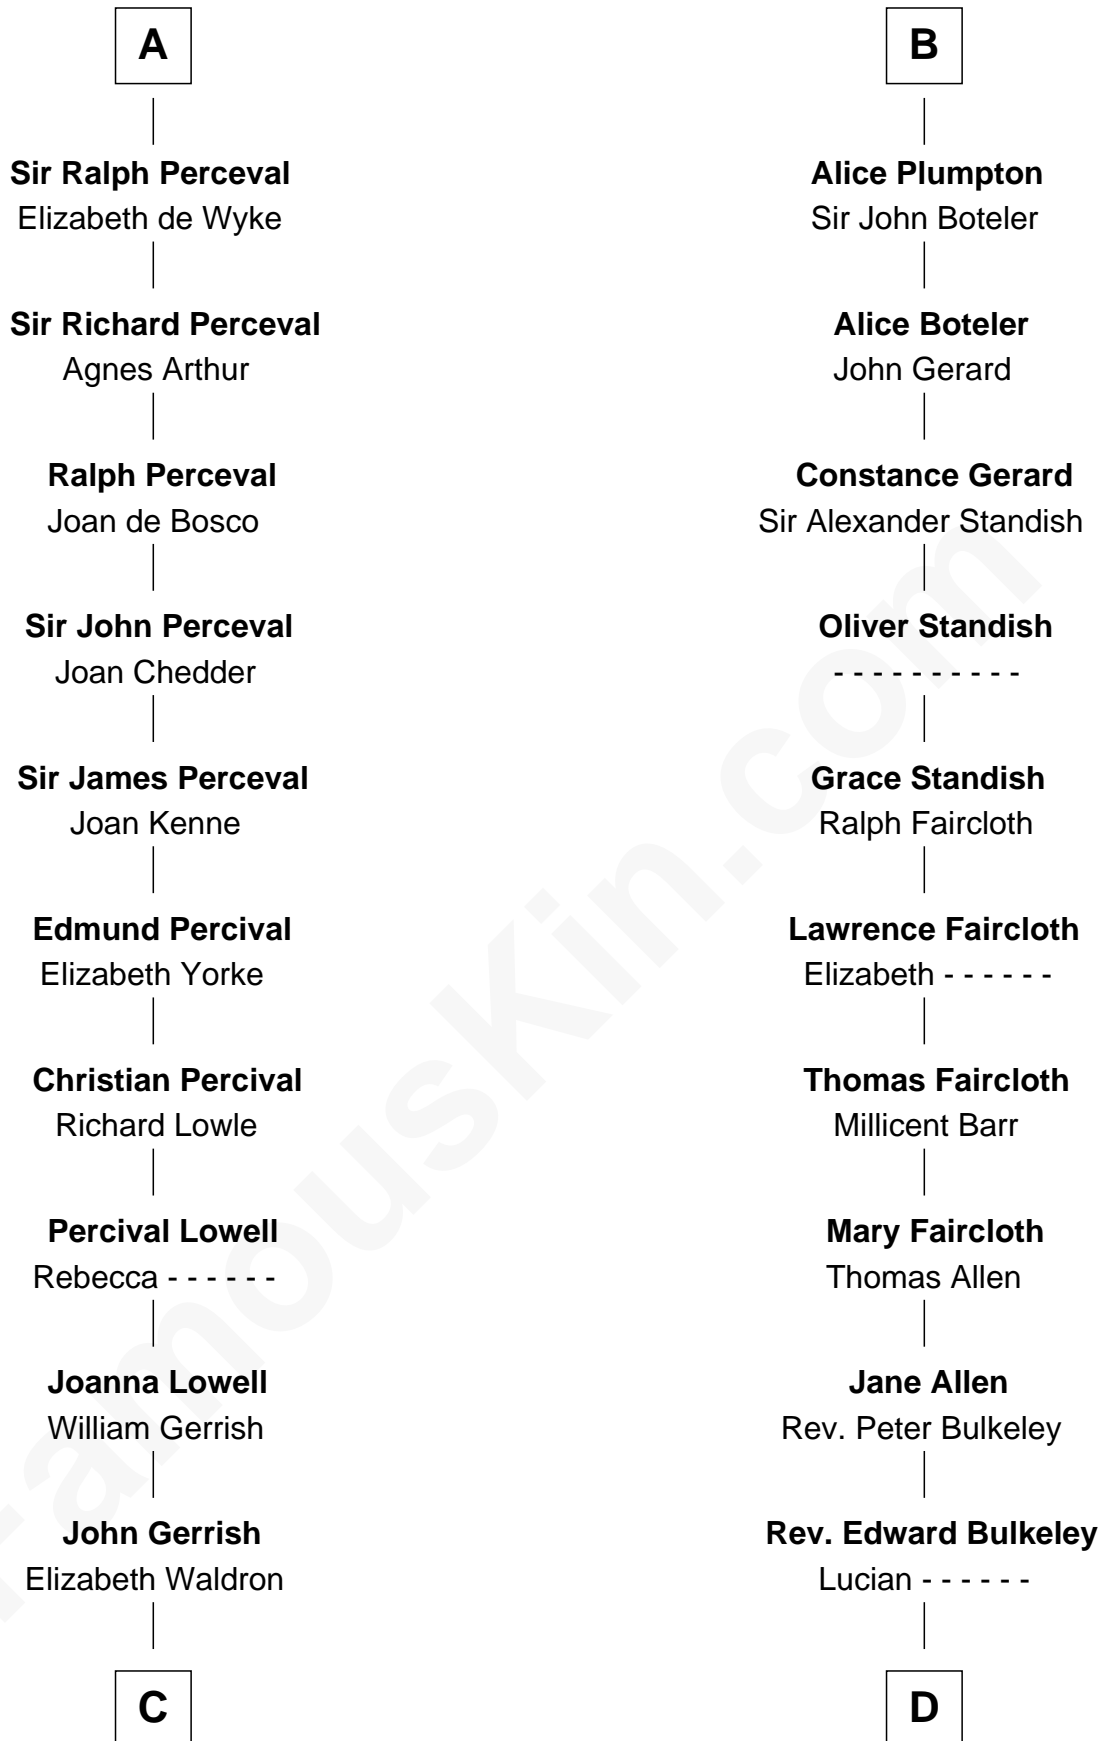

FamousKin.com Relationship Chart of

Ichabod Goodwin

27th Governor of New Hampshire

20th cousin of

John Hancock

Signer of the Declaration of Independence

C

Col. Timothy Gerrish

Sarah Elliot

Col. Joseph Gerrish

Anna Thompson

Anna Thompson Gerrish

Samuel Goodwin

Ichabod Goodwin

27th Governor of New Hampshire

D