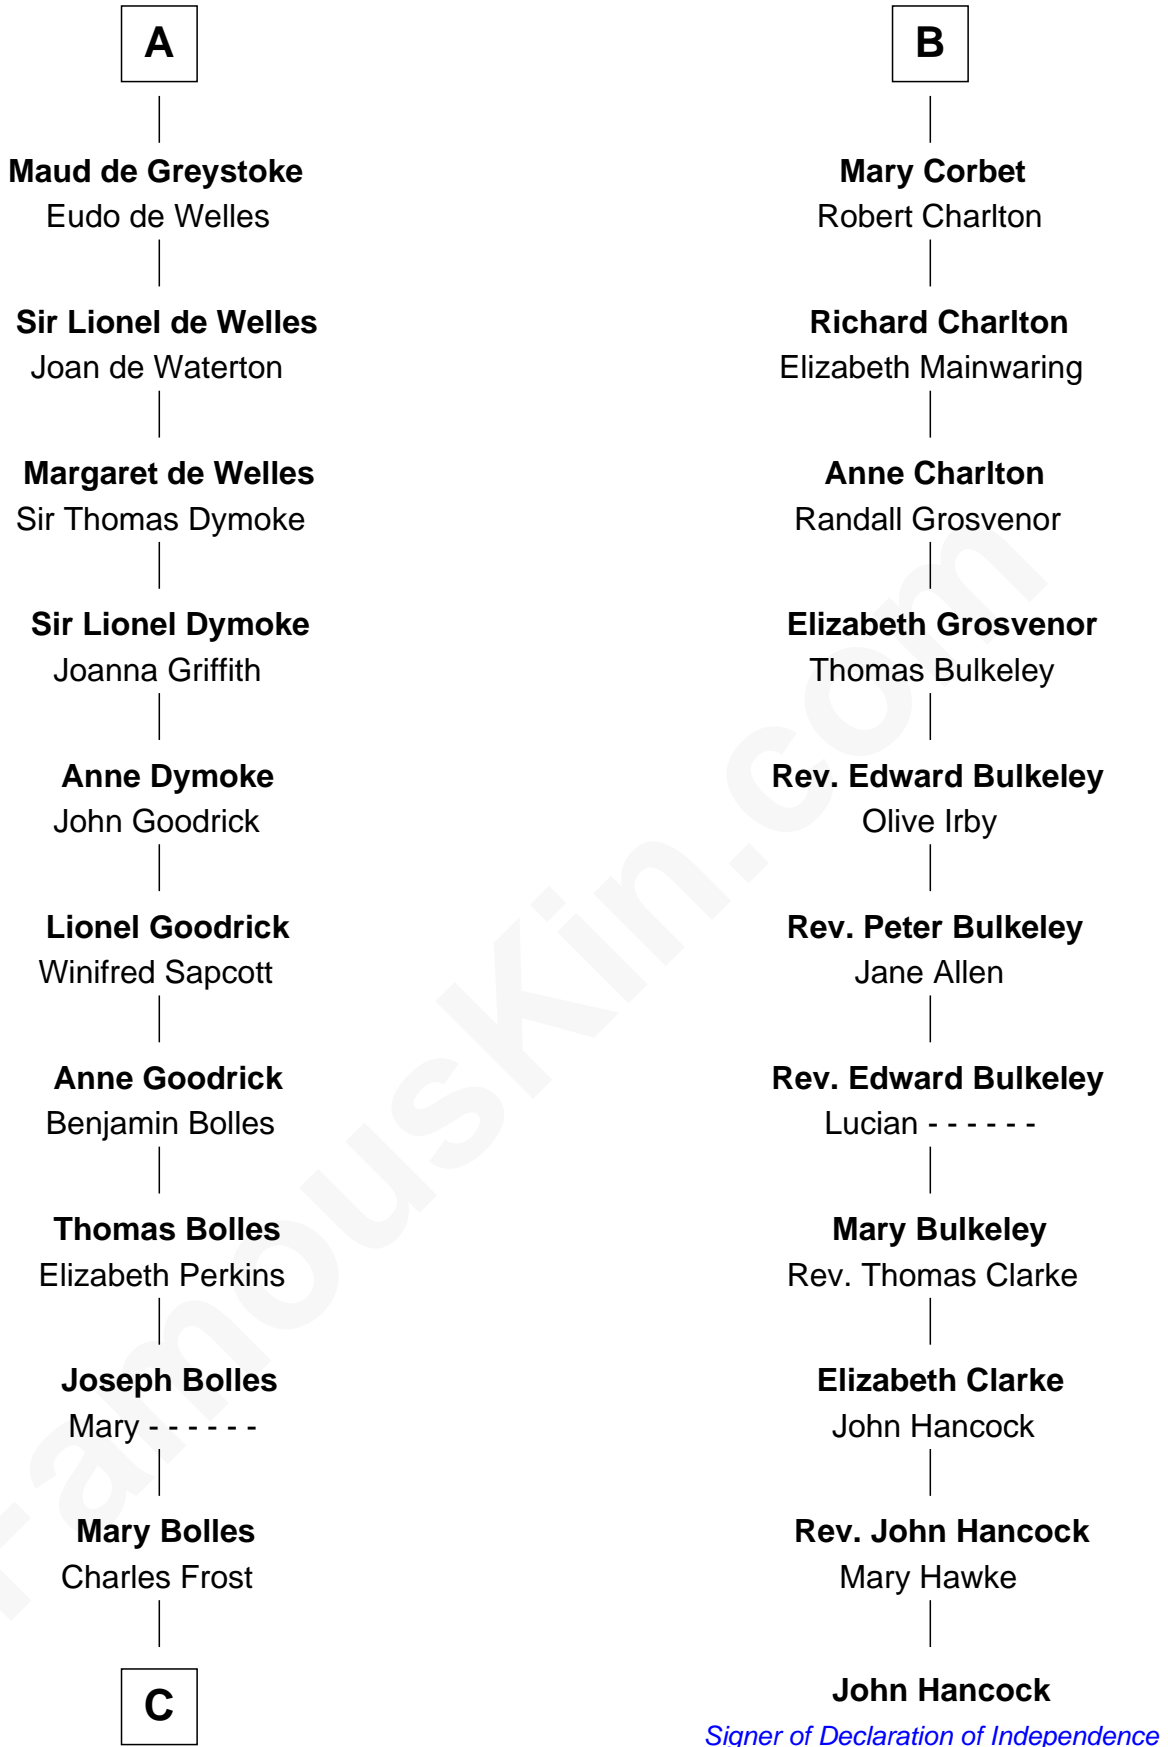

FamousKin.com Relationship Chart of Ichabod Goodwin

27th Governor of New Hampshire

17th cousin 4 times removed of

John Hancock

Signer of the Declaration of Independence

C

—
Mary Frost

John Hill

—
Elisha Hill

Mary Plaisted

—
Hannah Hill

Dominicus Goodwin

—
Samuel Goodwin

Anna Thompson Gerrish

—
Ichabod Goodwin

27th Governor of New Hampshire