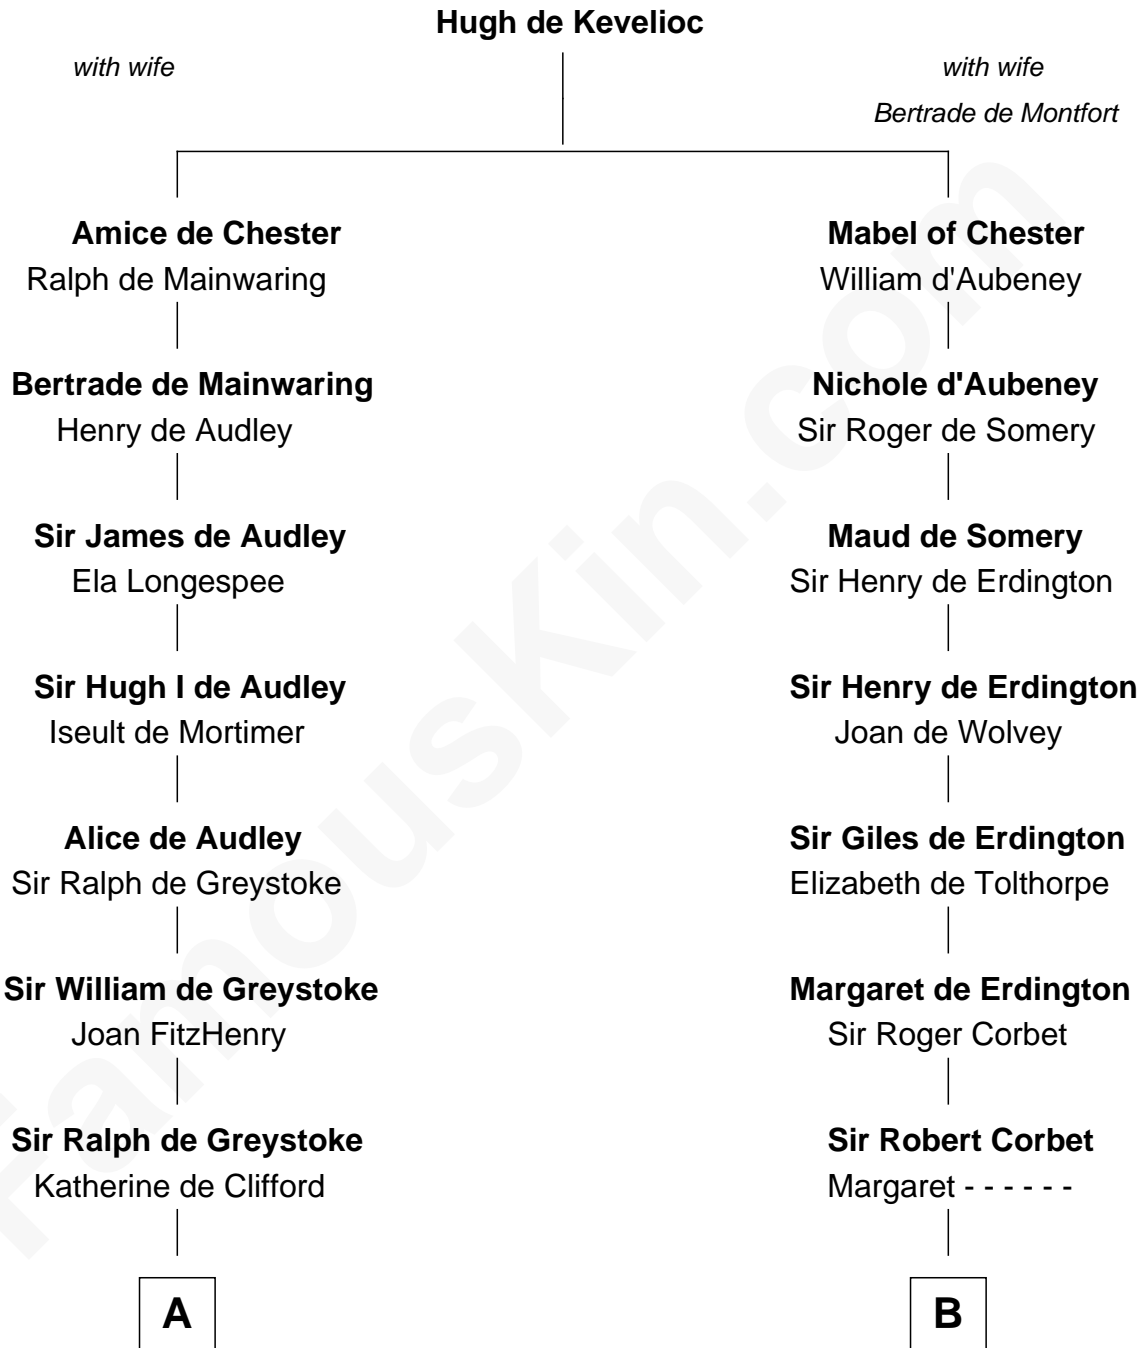

FamousKin.com Relationship Chart of Ichabod Goodwin

27th Governor of New Hampshire

17th cousin 4 times removed of

John Hancock

Signer of the Declaration of Independence

C

—
Mary Frost

John Hill

—
Elisha Hill

Mary Plaisted

—
Hannah Hill

Dominicus Goodwin

—
Samuel Goodwin

Anna Thompson Gerrish

—
Ichabod Goodwin

27th Governor of New Hampshire