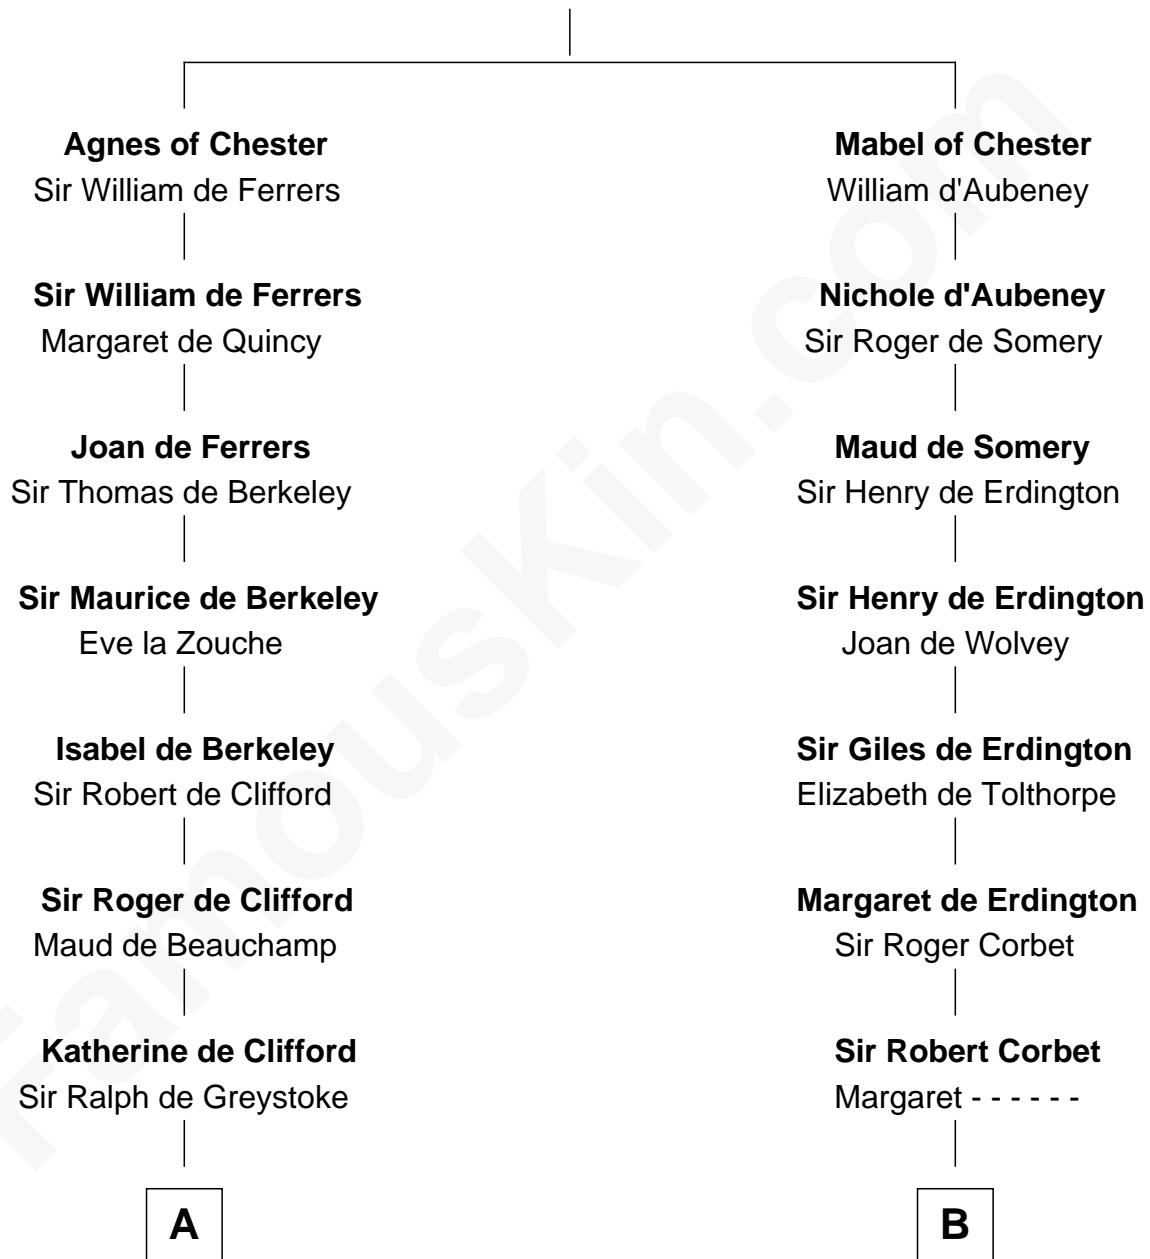

FamousKin.com Relationship Chart of

Ichabod Goodwin

27th Governor of New Hampshire

17th cousin 4 times removed of

John Hancock

Signer of the Declaration of Independence

Bertrade de Montfort

Hugh de Kevelioc

Anna Thompson Gerrish

—
Ichabod Goodwin

27th Governor of New Hampshire

FamousKin.com