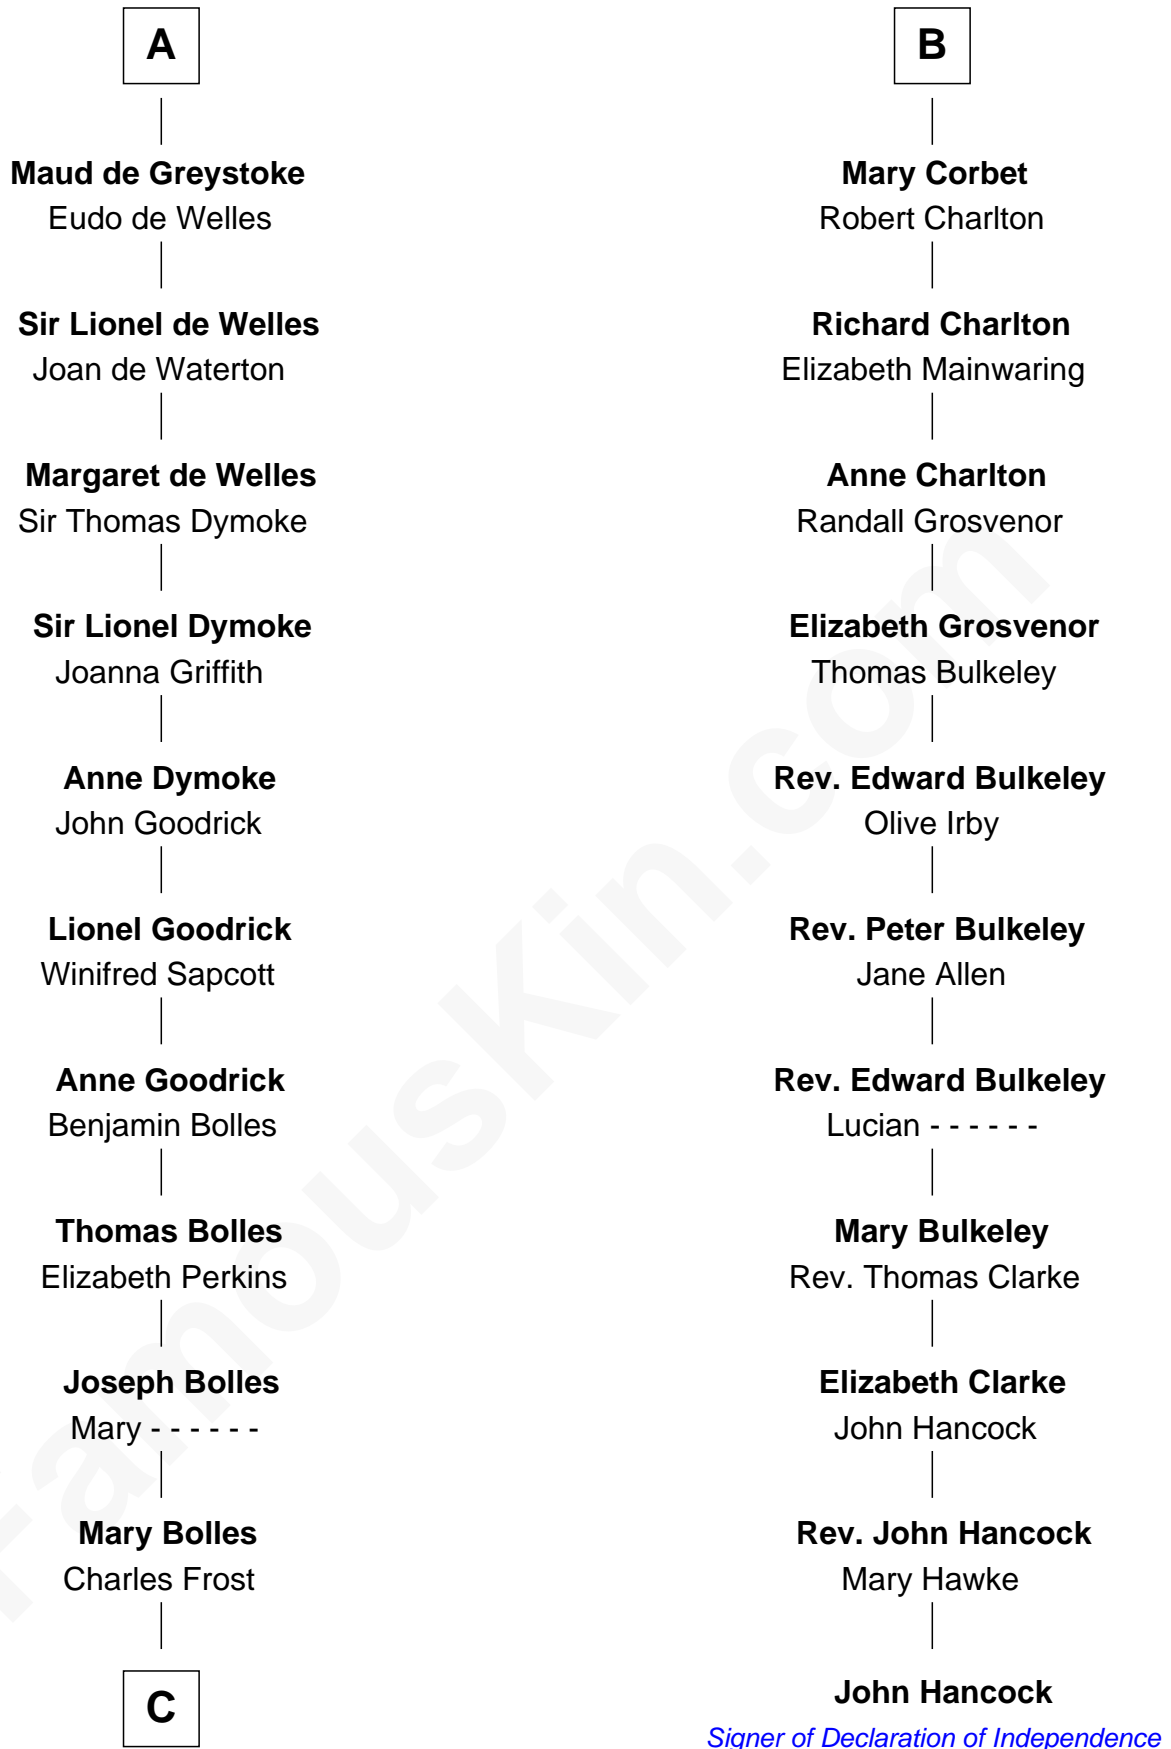

FamousKin.com Relationship Chart of

Ichabod Goodwin

27th Governor of New Hampshire

17th cousin 4 times removed of

John Hancock

Signer of the Declaration of Independence

Bertrade de Montfort

Hugh de Kevelioc

Anna Thompson Gerrish

—
Ichabod Goodwin

27th Governor of New Hampshire

FamousKin.com