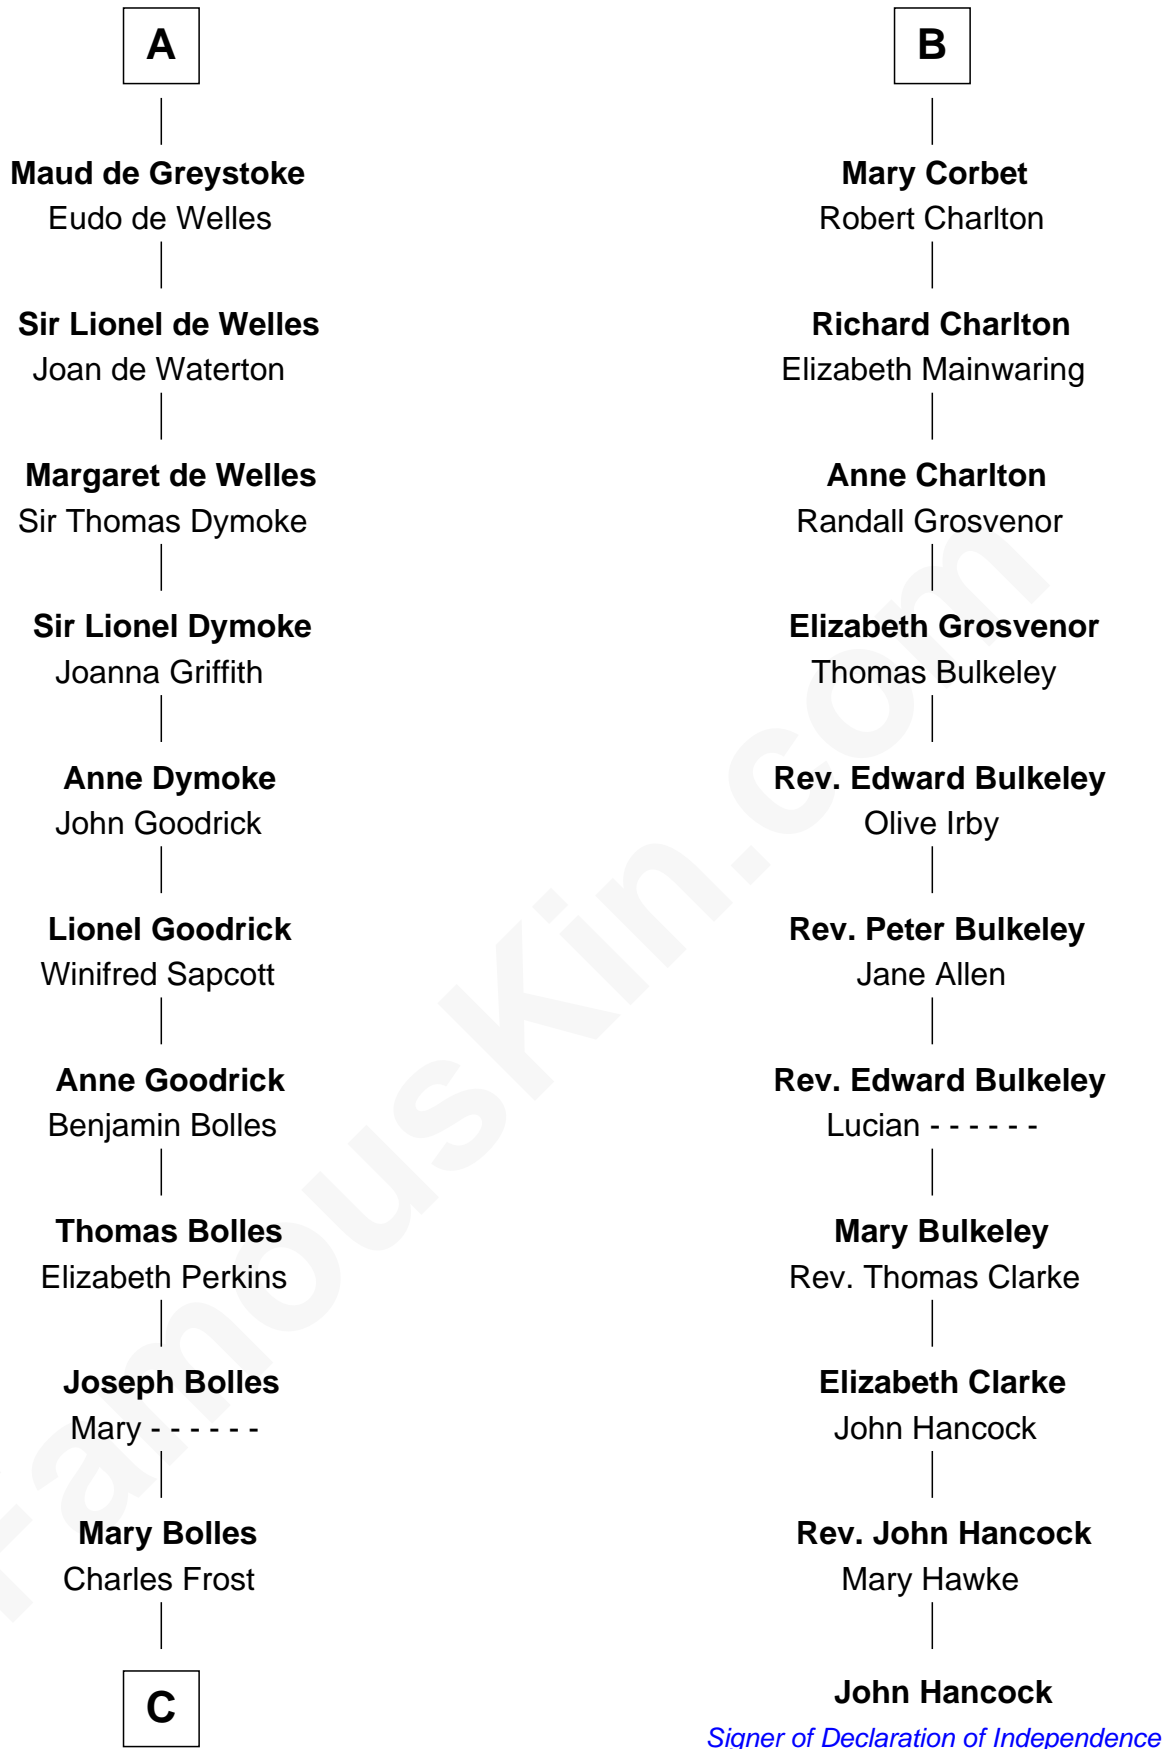

FamousKin.com

Relationship Chart of

Ichabod Goodwin

27th Governor of New Hampshire

17th cousin 4 times removed of

John Hancock

Signer of the Declaration of Independence

C

—
Mary Frost

John Hill

—
Elisha Hill

Mary Plaisted

—
Hannah Hill

Dominicus Goodwin

—
Samuel Goodwin

Anna Thompson Gerrish