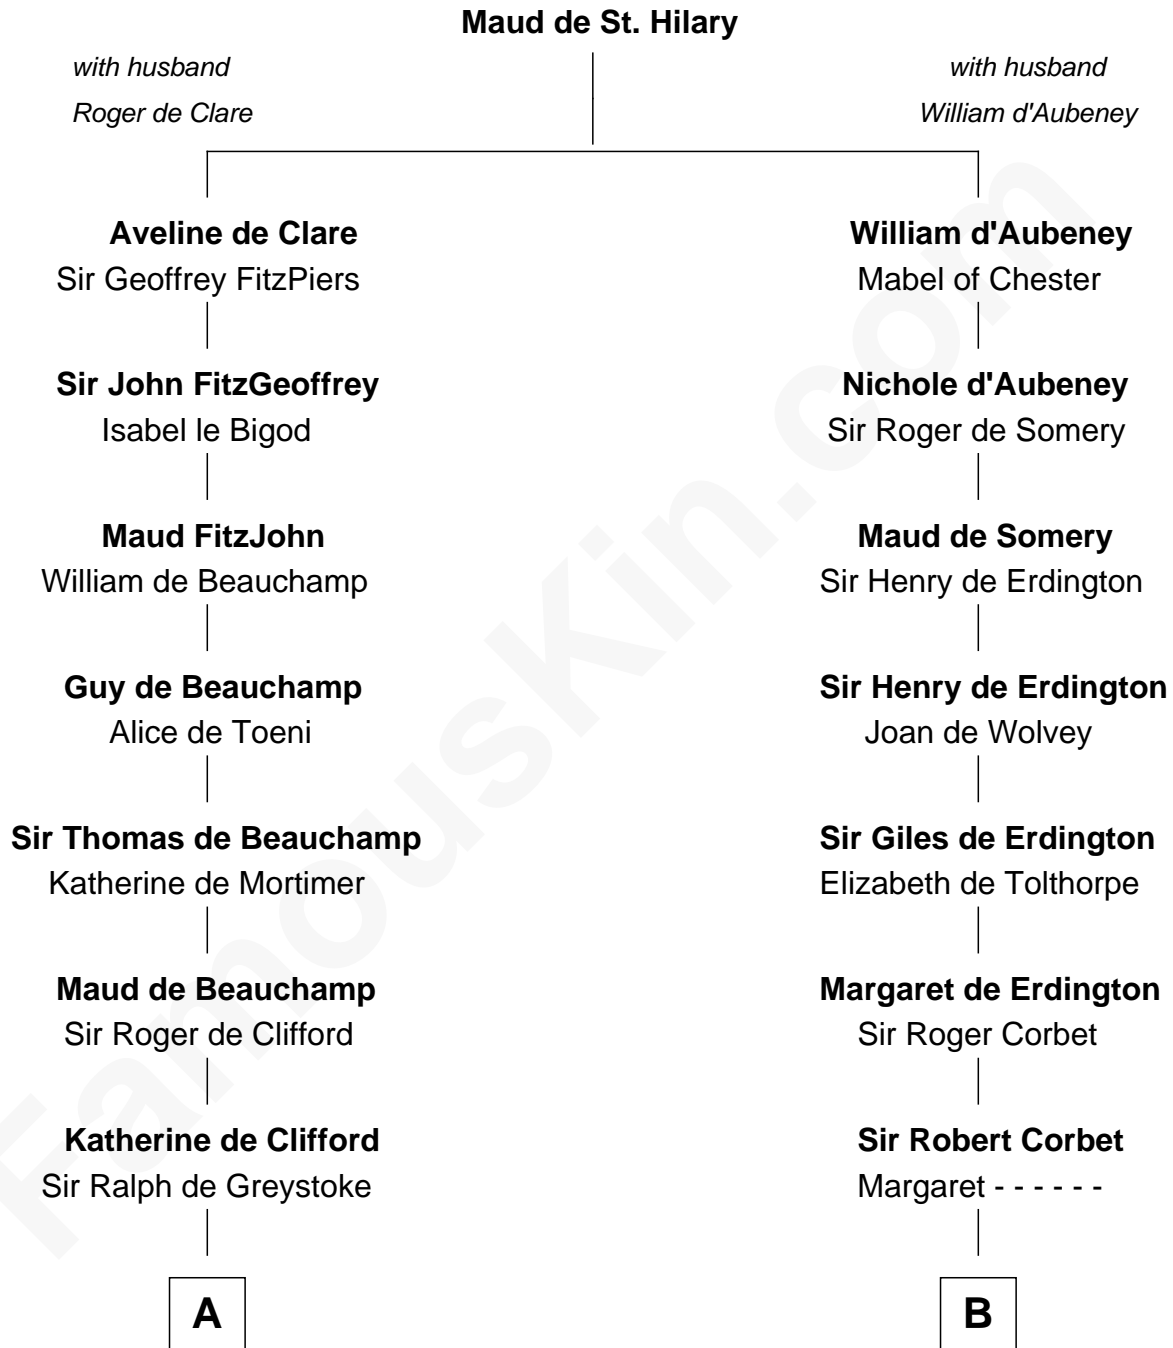

FamousKin.com

Relationship Chart of

Ichabod Goodwin

27th Governor of New Hampshire

17th cousin 4 times removed of

John Hancock

Signer of the Declaration of Independence

C

—
Mary Frost

John Hill

—
Elisha Hill

Mary Plaisted

—
Hannah Hill

Dominicus Goodwin

—
Samuel Goodwin

Anna Thompson Gerrish

—
Ichabod Goodwin

27th Governor of New Hampshire