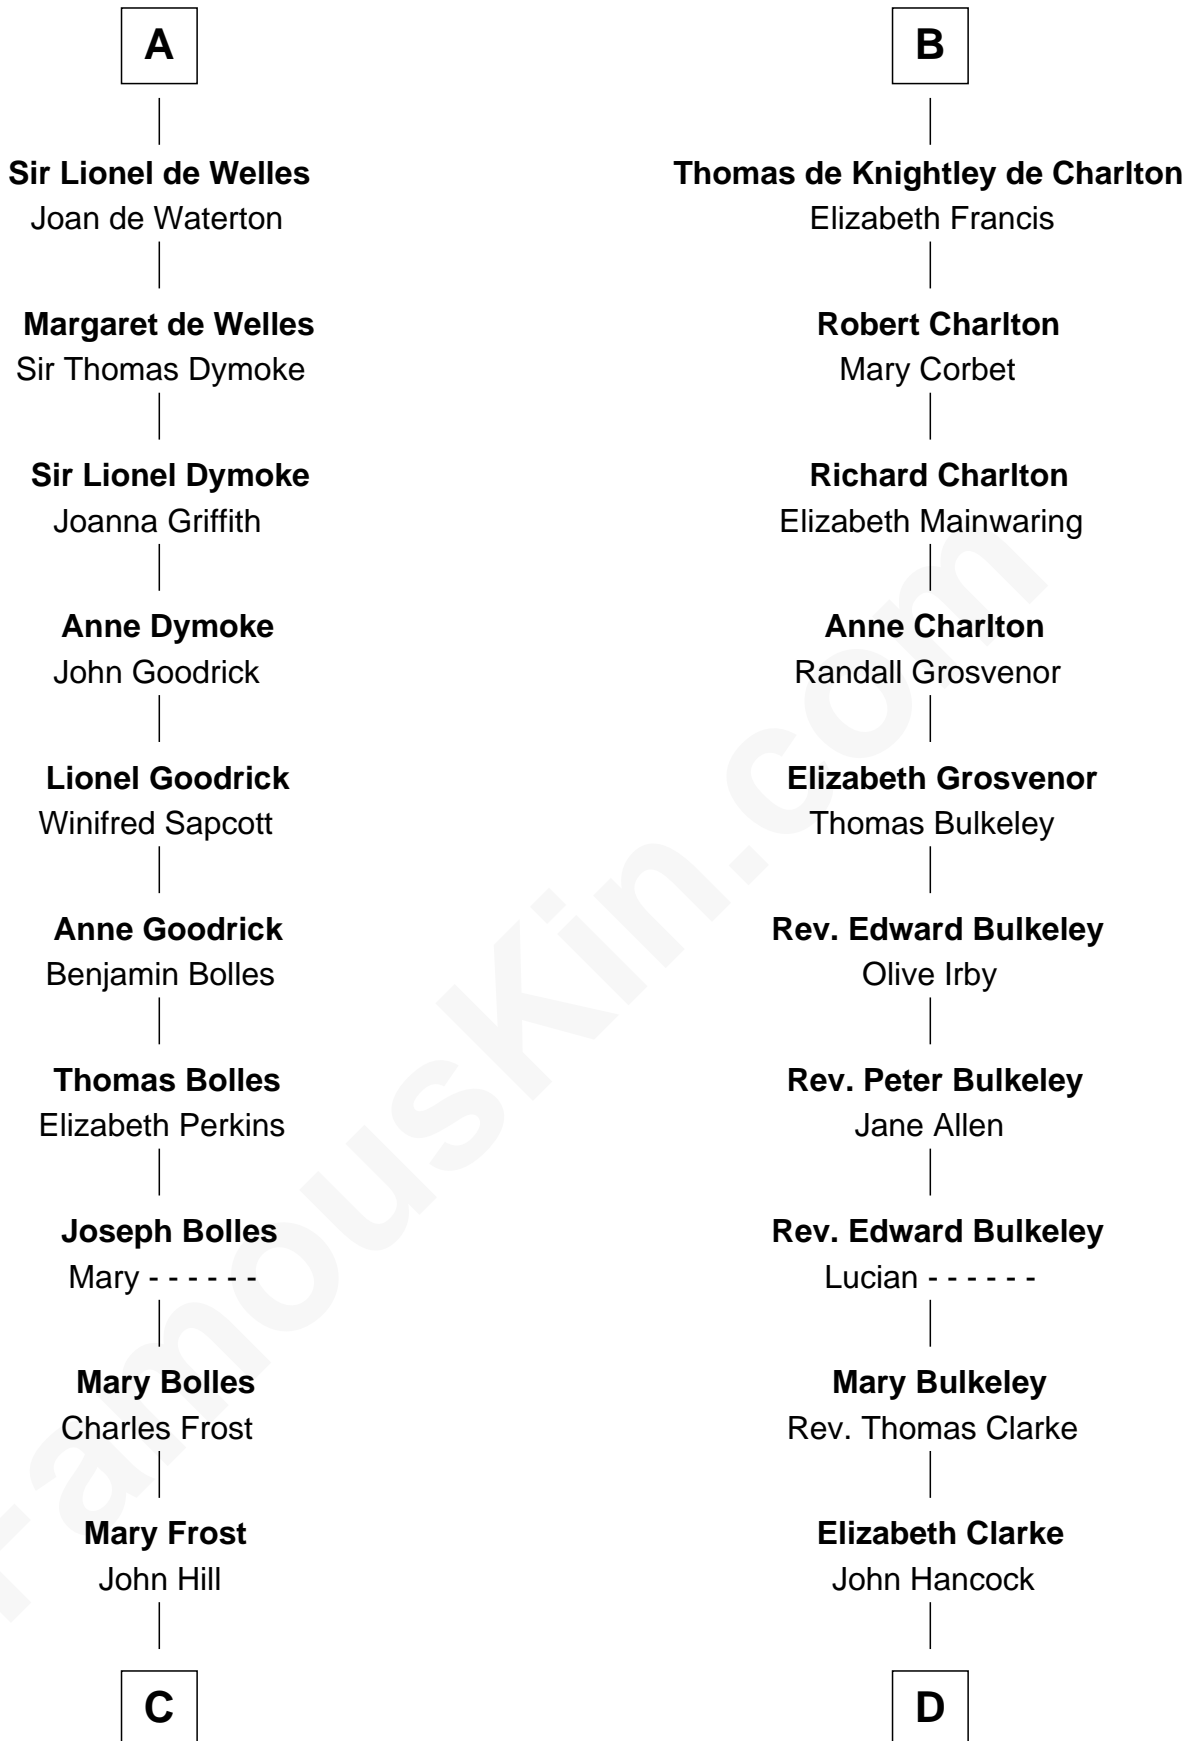

FamousKin.com Relationship Chart of

Ichabod Goodwin

27th Governor of New Hampshire

18th cousin 2 times removed of

John Hancock

Signer of the Declaration of Independence

Sir William Longespee

Ela of Salisbury

C

Elisha Hill
Mary Plaisted

Hannah Hill
Dominicus Goodwin

Samuel Goodwin
Anna Thompson Gerrish

Ichabod Goodwin
27th Governor of New Hampshire

D

Rev. John Hancock
Mary Hawke

John Hancock
Signer of Declaration of Independence