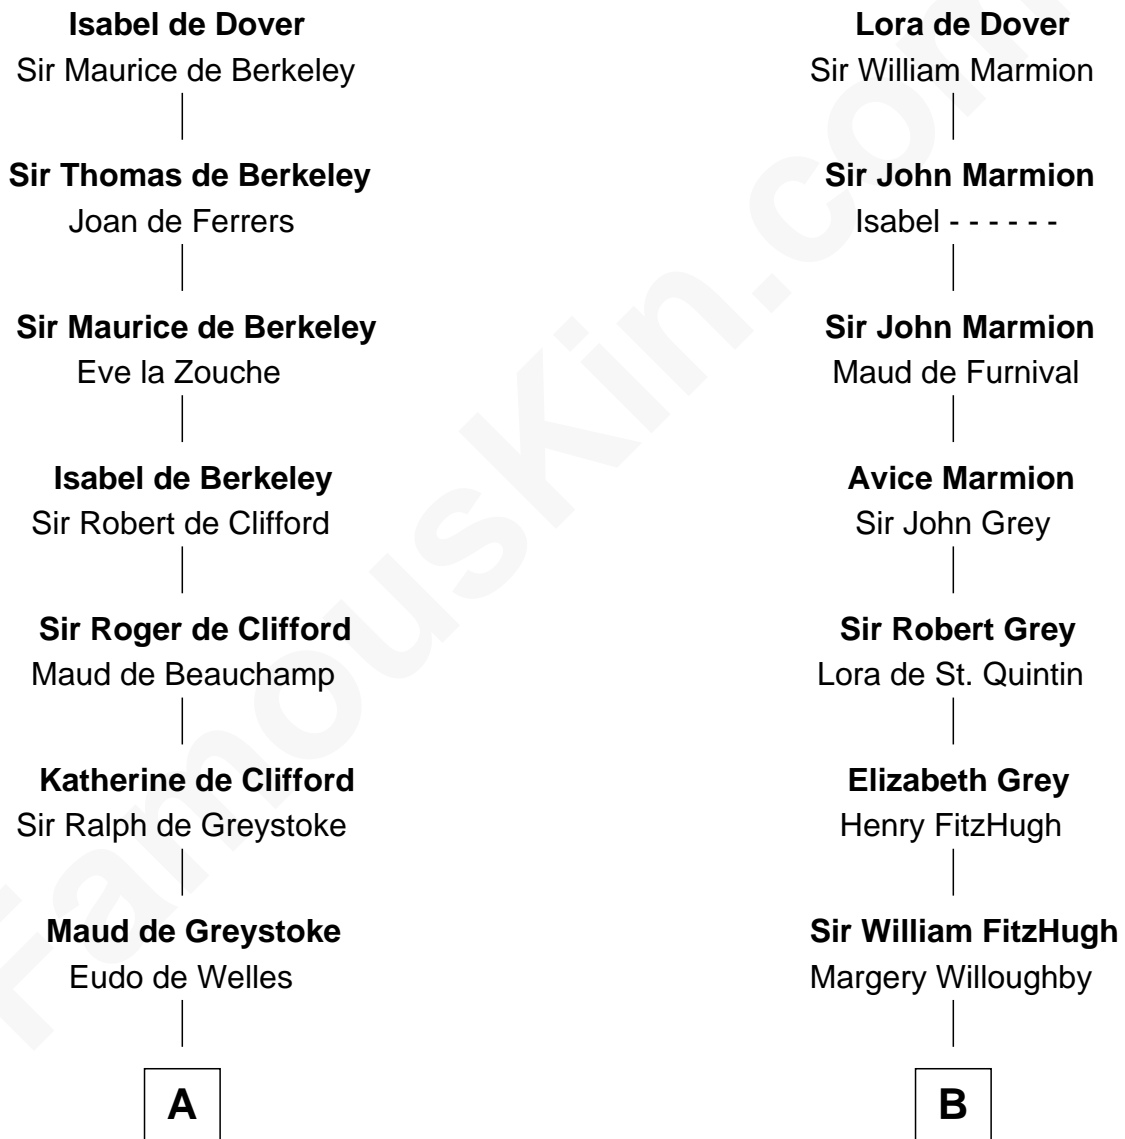

FamousKin.com

Relationship Chart of

Ichabod Goodwin

27th Governor of New Hampshire

10th cousin 10 times removed of

Catherine Parr

6th Wife of King Henry VIII

Sir Richard FitzRoy

Rose de Dover

C

Elisha Hill

Mary Plaisted

Hannah Hill

Dominicus Goodwin

Samuel Goodwin

Anna Thompson Gerrish

Ichabod Goodwin

27th Governor of New Hampshire

FamousKin.com