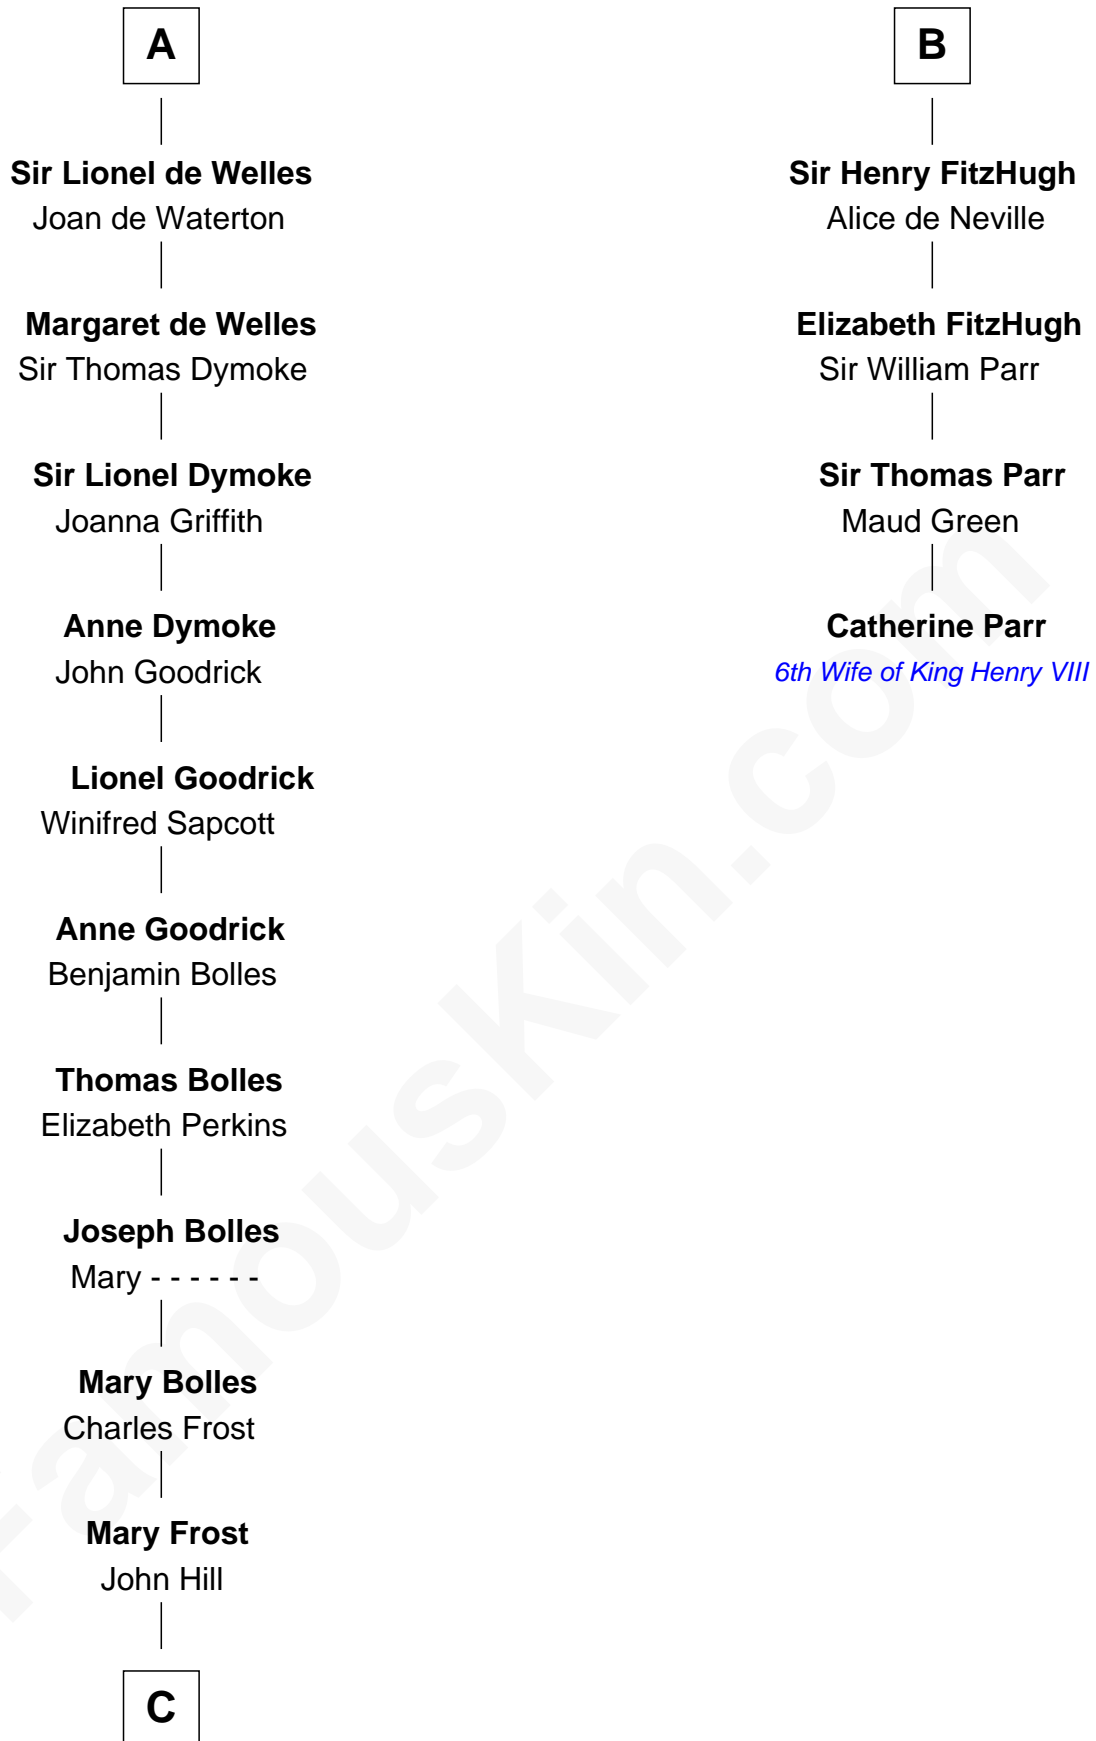

FamousKin.com

Relationship Chart of

Ichabod Goodwin

27th Governor of New Hampshire

10th cousin 10 times removed of

Catherine Parr

6th Wife of King Henry VIII

Sir Richard FitzRoy

Rose de Dover

C

Elisha Hill

Mary Plaisted

Hannah Hill

Dominicus Goodwin

Samuel Goodwin

Anna Thompson Gerrish