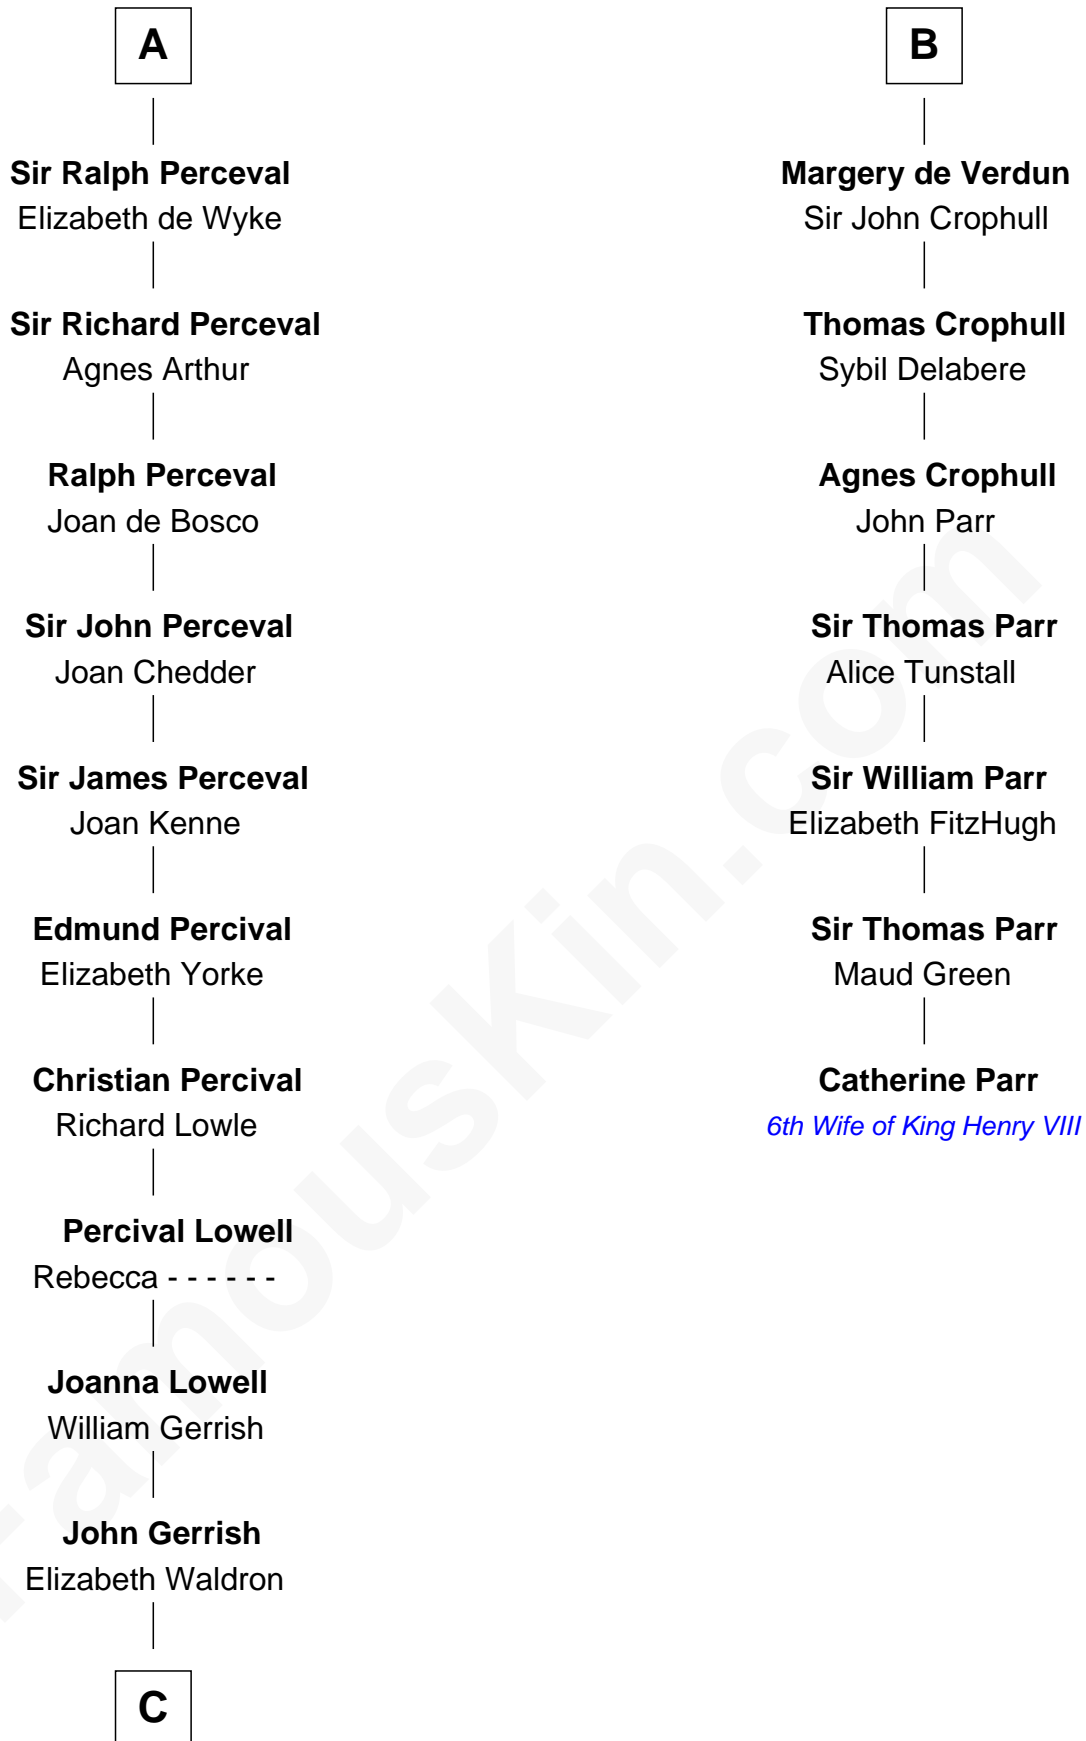

FamousKin.com Relationship Chart of

Ichabod Goodwin

27th Governor of New Hampshire

13th cousin 7 times removed of

Catherine Parr

6th Wife of King Henry VIII

Sir Robert de Beaumont

Isabel de Vermandois