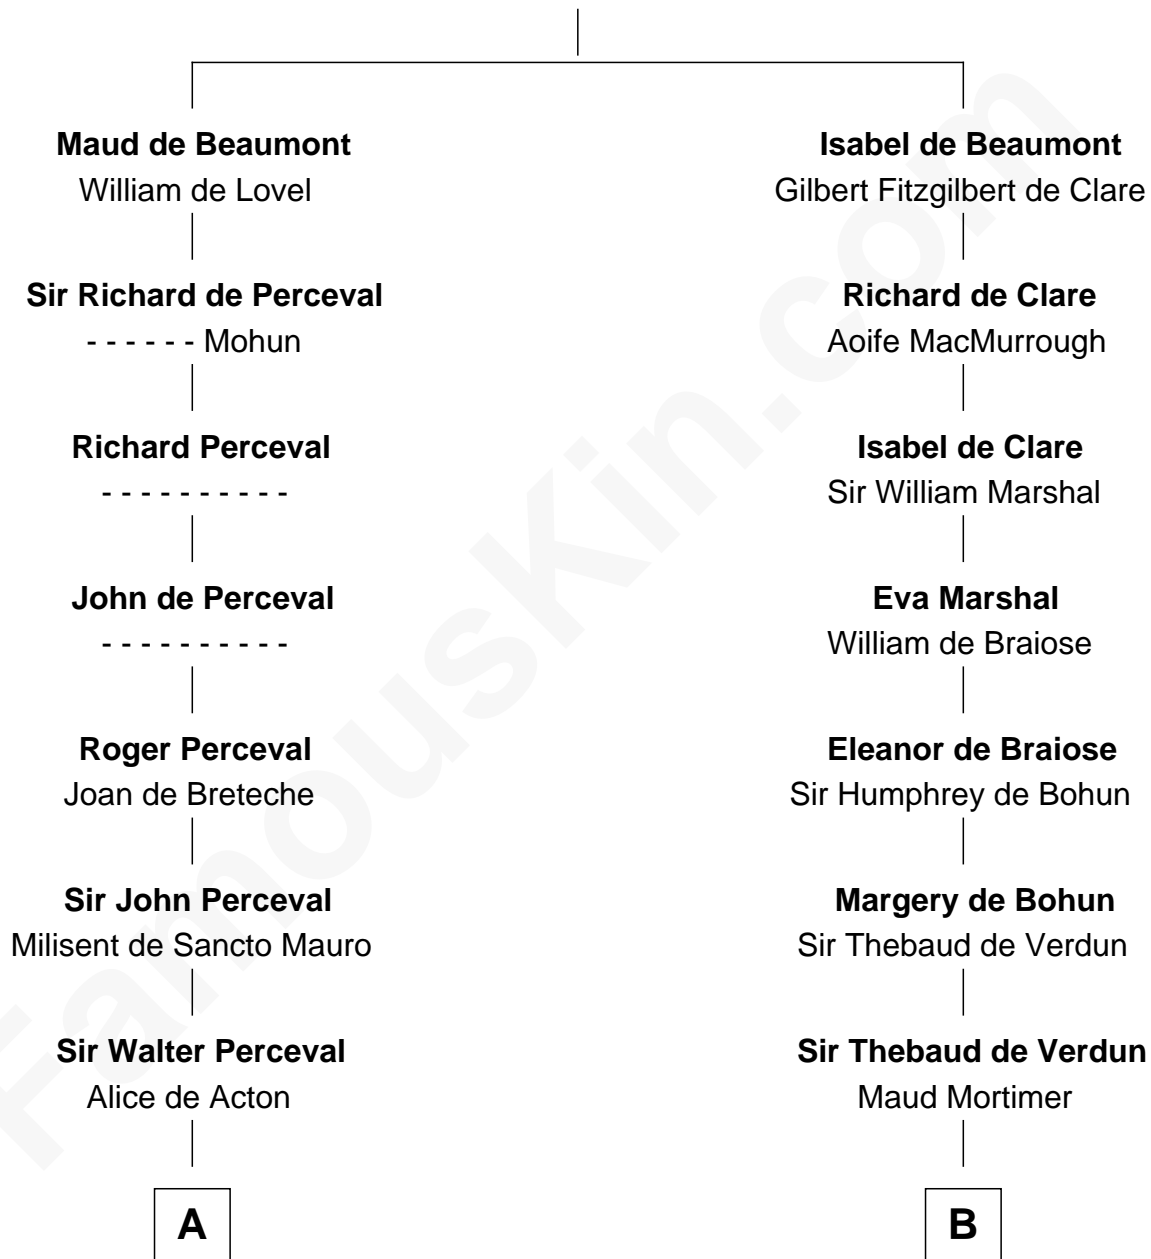

FamousKin.com Relationship Chart of

Ichabod Goodwin

27th Governor of New Hampshire

13th cousin 7 times removed of

Catherine Parr

6th Wife of King Henry VIII

Sir Robert de Beaumont

Isabel de Vermandois

C

Col. Timothy Gerrish

Sarah Elliot

Col. Joseph Gerrish

Anna Thompson

Anna Thompson Gerrish

Samuel Goodwin

Ichabod Goodwin

27th Governor of New Hampshire

FamousKin.com