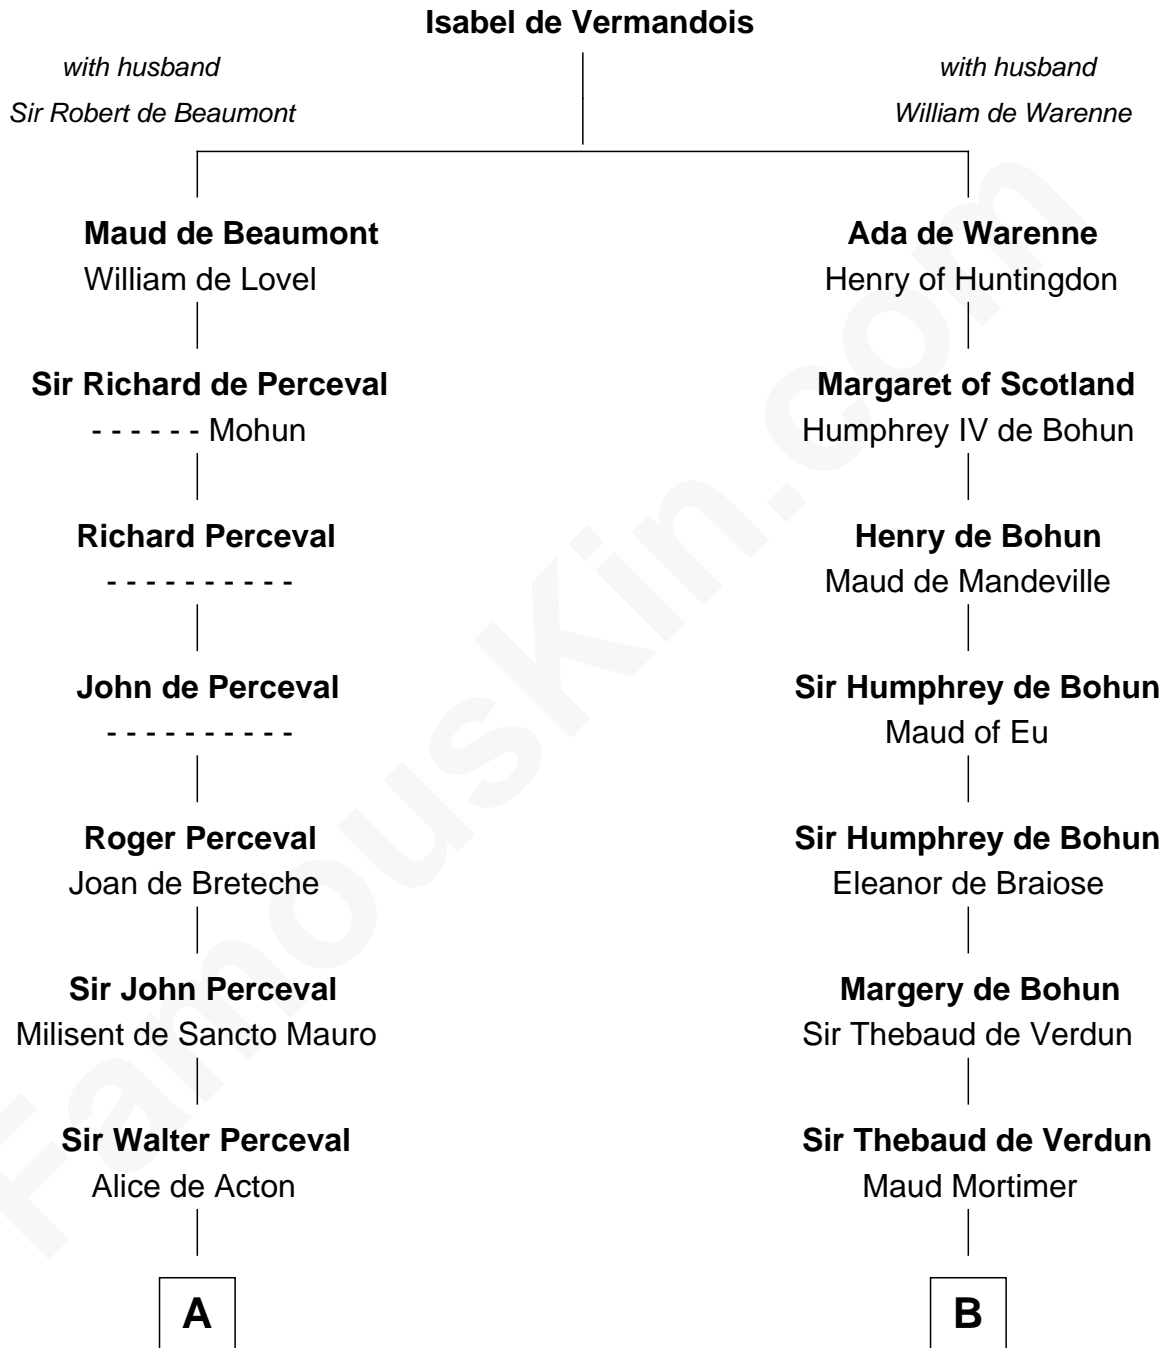

Catherine Parr

6th Wife of King Henry VIII