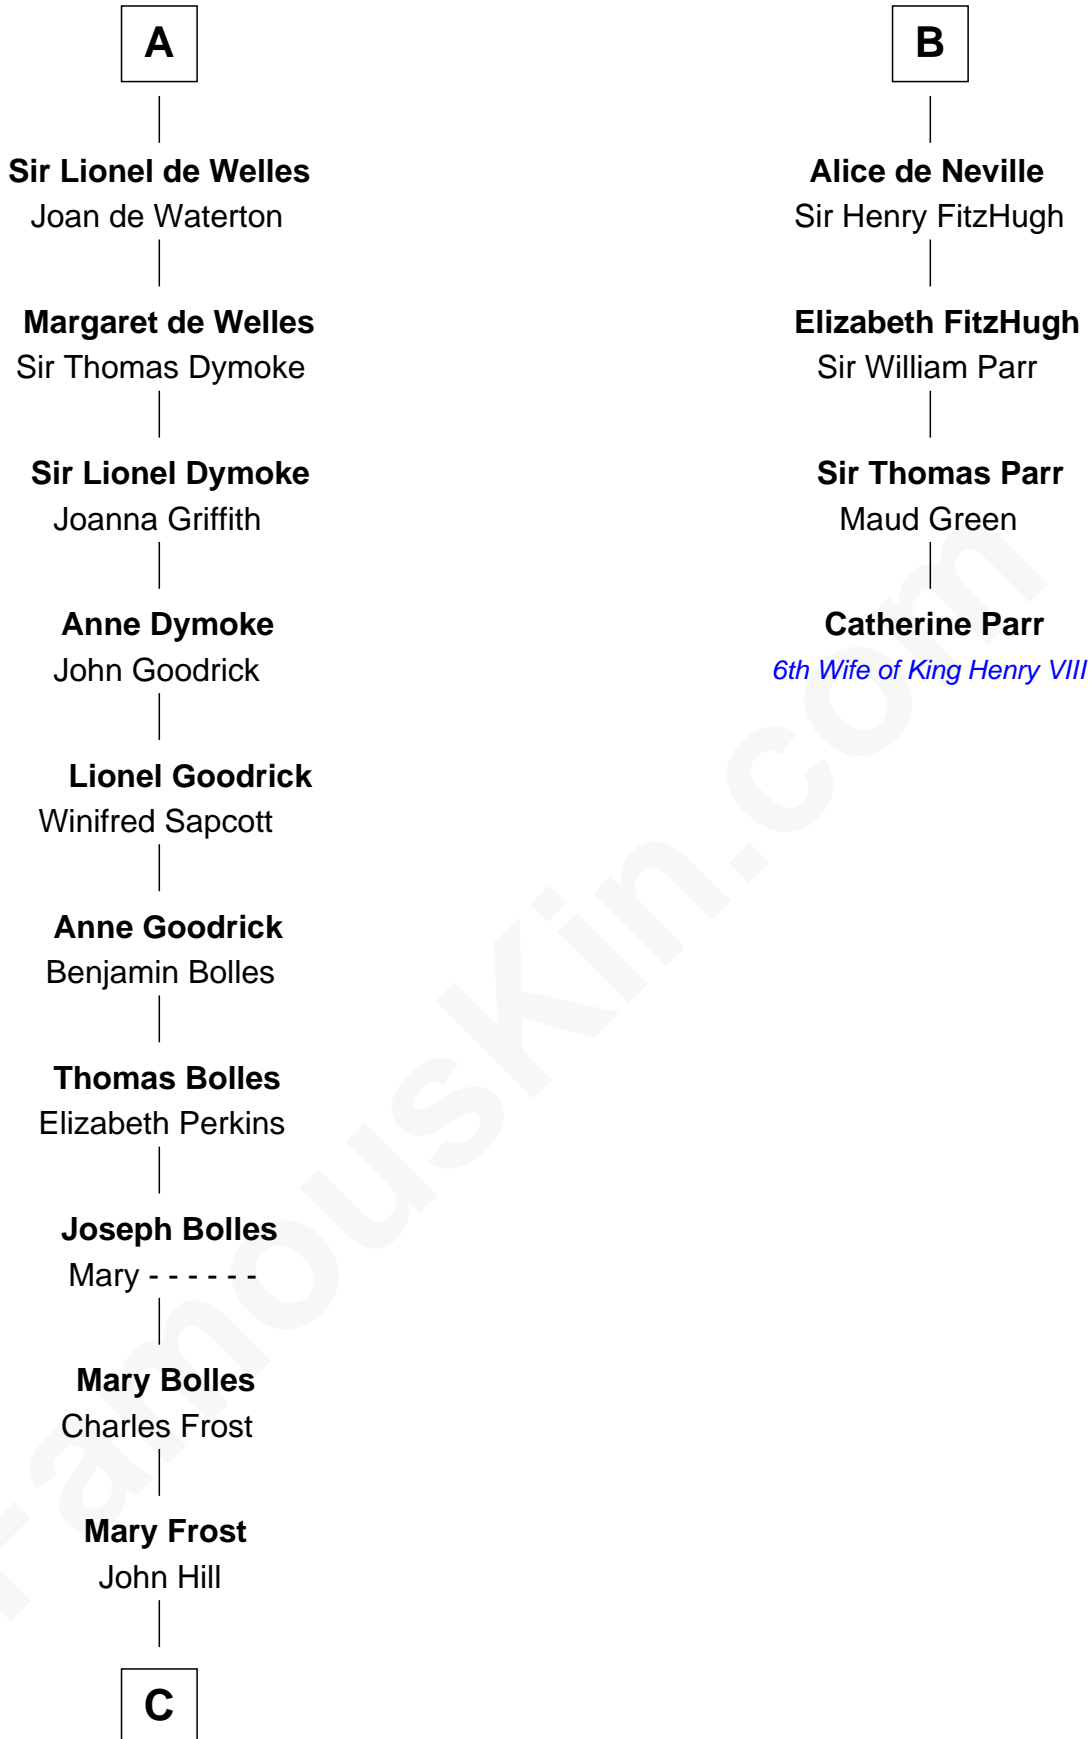

FamousKin.com Relationship Chart of

Ichabod Goodwin

27th Governor of New Hampshire

10th cousin 10 times removed of

Catherine Parr

6th Wife of King Henry VIII

C

|

Elisha Hill

Mary Plaisted

|

Hannah Hill

Dominicus Goodwin

|

Samuel Goodwin

Anna Thompson Gerrish