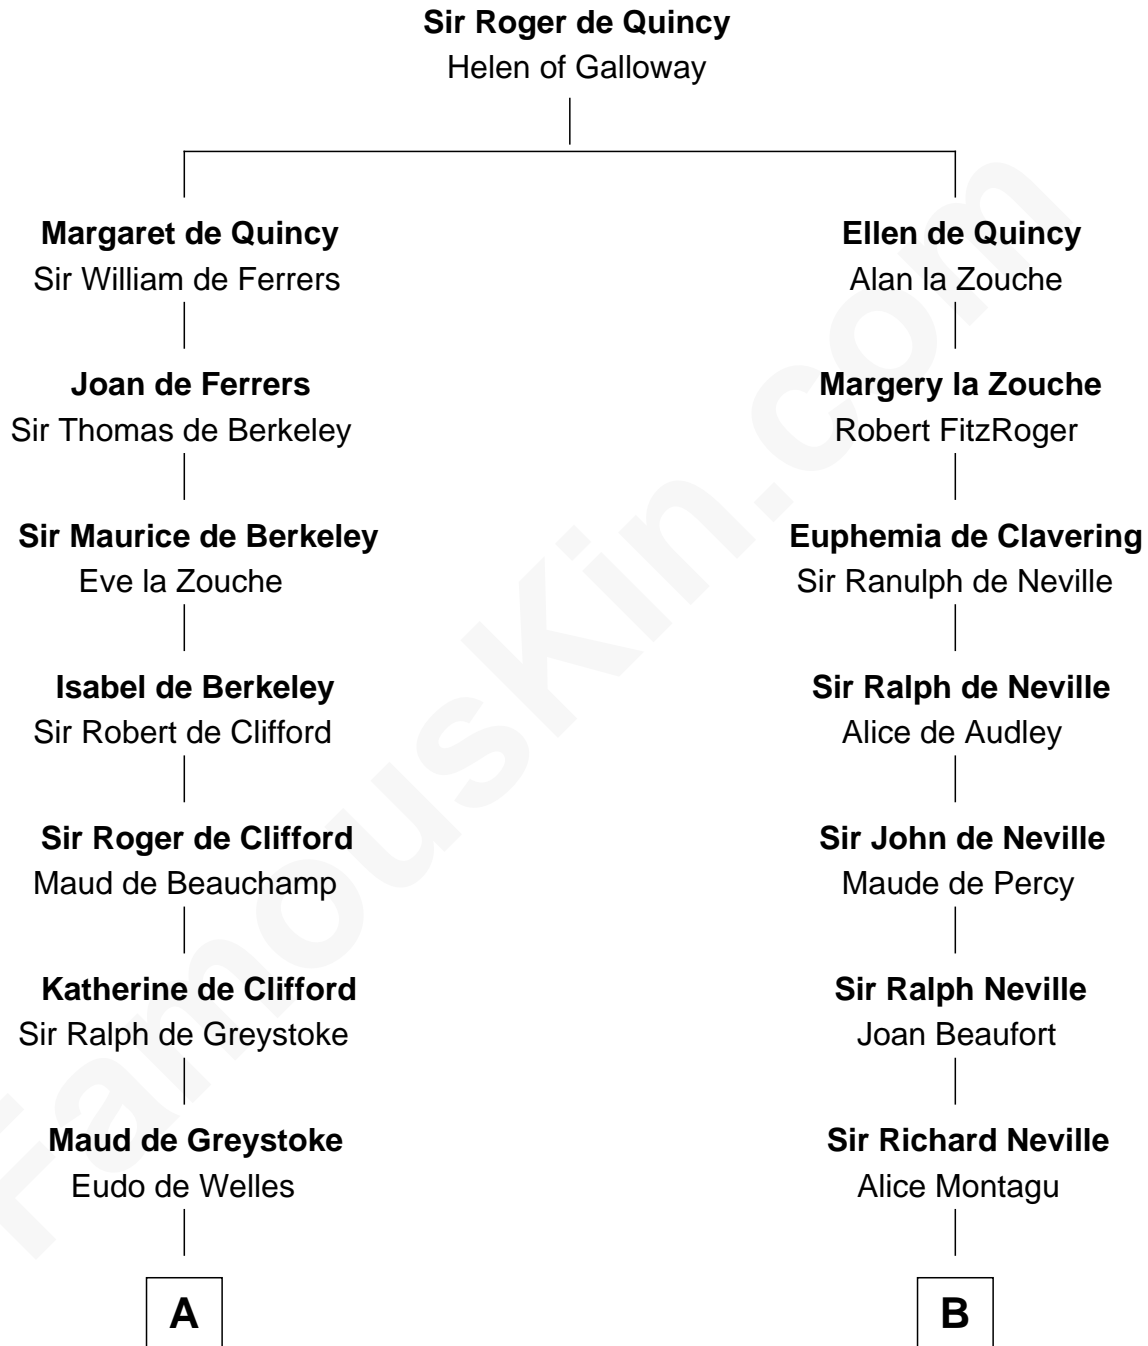

FamousKin.com Relationship Chart of

Ichabod Goodwin

27th Governor of New Hampshire

10th cousin 10 times removed of

Catherine Parr

6th Wife of King Henry VIII

C

|

Elisha Hill

Mary Plaisted

|

Hannah Hill

Dominicus Goodwin

|

Samuel Goodwin

Anna Thompson Gerrish

|

Ichabod Goodwin

27th Governor of New Hampshire

FamousKin.com