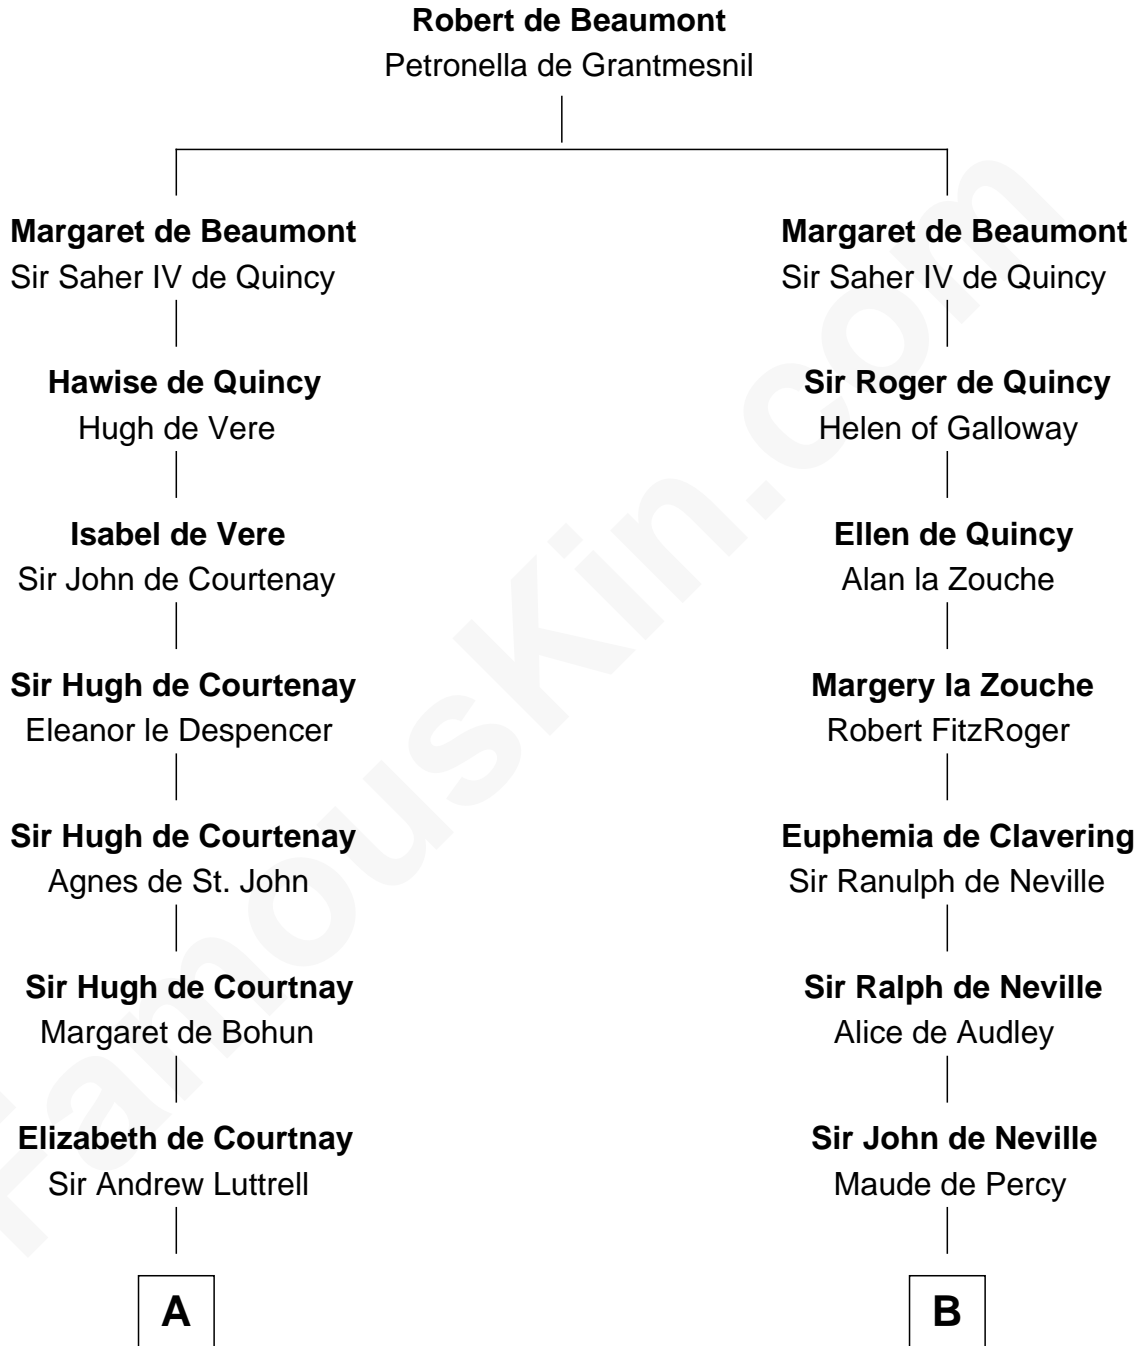

FamousKin.com Relationship Chart of

Ichabod Goodwin

27th Governor of New Hampshire

12th cousin 8 times removed of

Catherine Parr

6th Wife of King Henry VIII

C

Col. Timothy Gerrish

Sarah Elliot

Col. Joseph Gerrish

Anna Thompson

Anna Thompson Gerrish

Samuel Goodwin

Ichabod Goodwin

27th Governor of New Hampshire

FamousKin.com