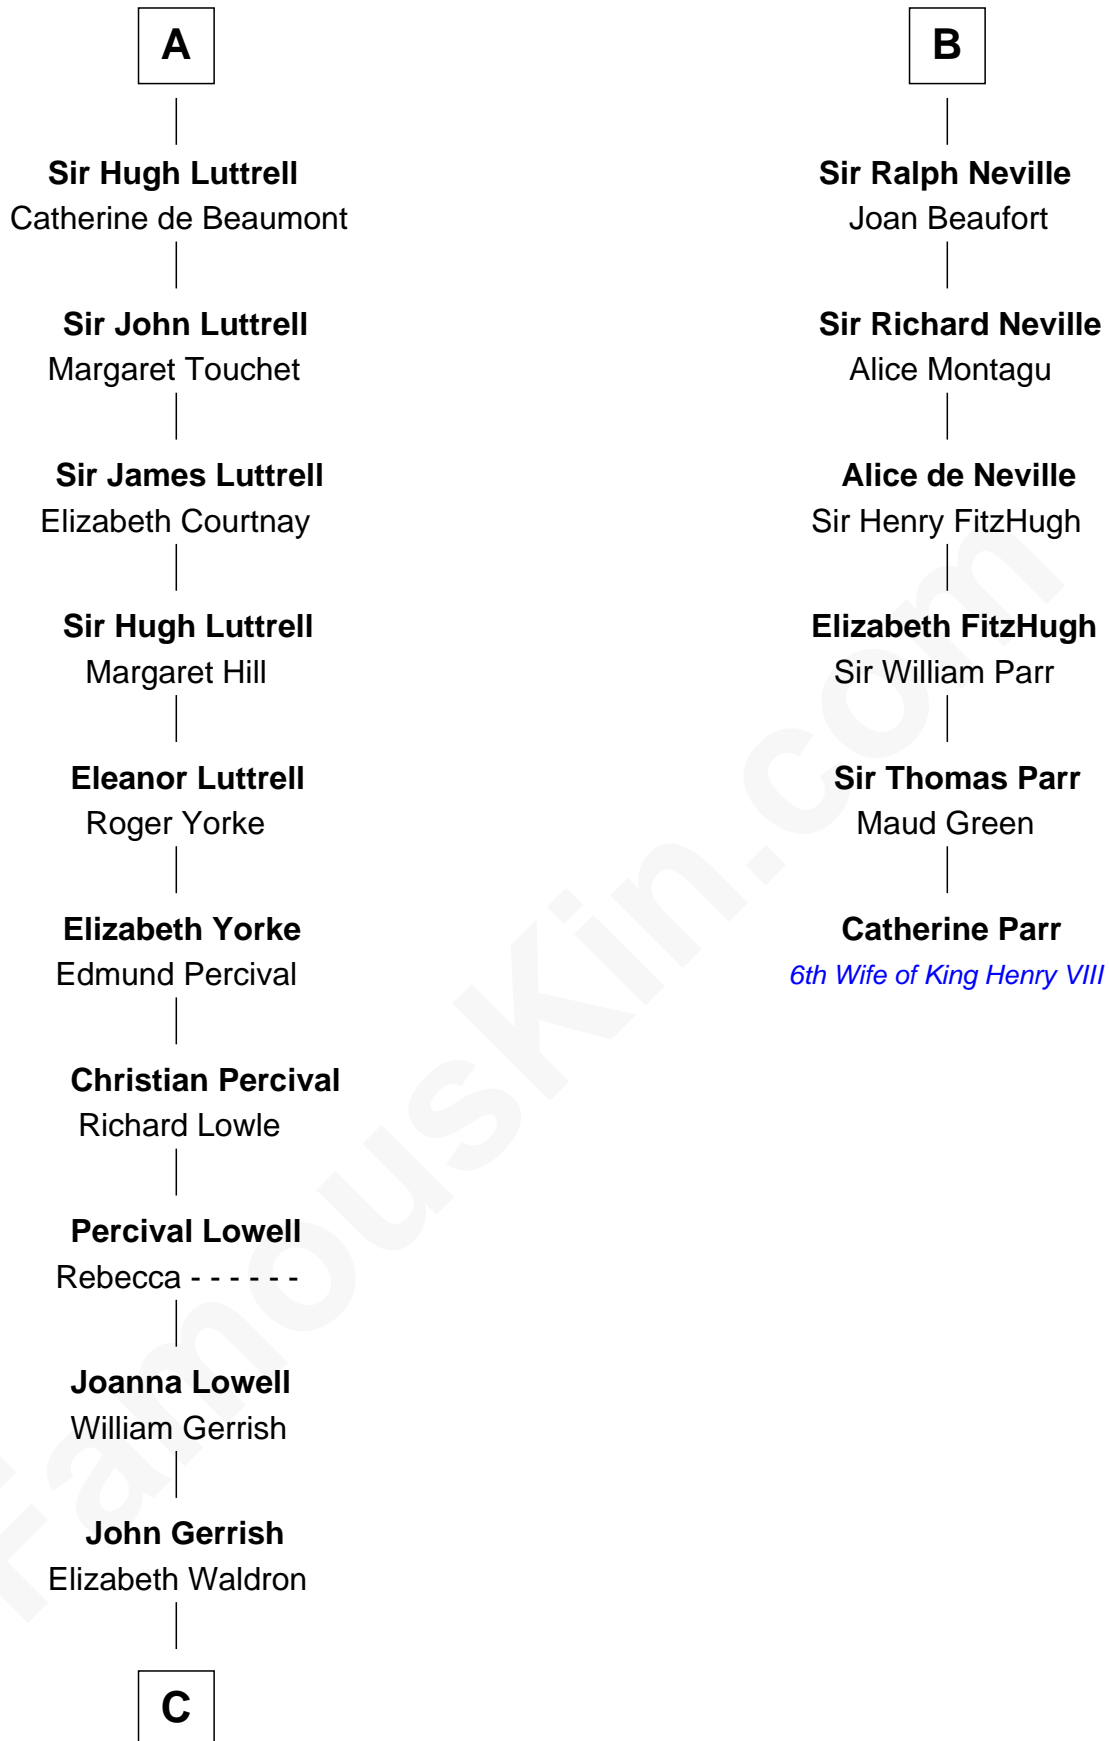

FamousKin.com Relationship Chart of

Ichabod Goodwin

27th Governor of New Hampshire

12th cousin 8 times removed of

Catherine Parr

6th Wife of King Henry VIII

C

Col. Timothy Gerrish

Sarah Elliot

Col. Joseph Gerrish

Anna Thompson

Anna Thompson Gerrish

Samuel Goodwin

Ichabod Goodwin

27th Governor of New Hampshire

FamousKin.com