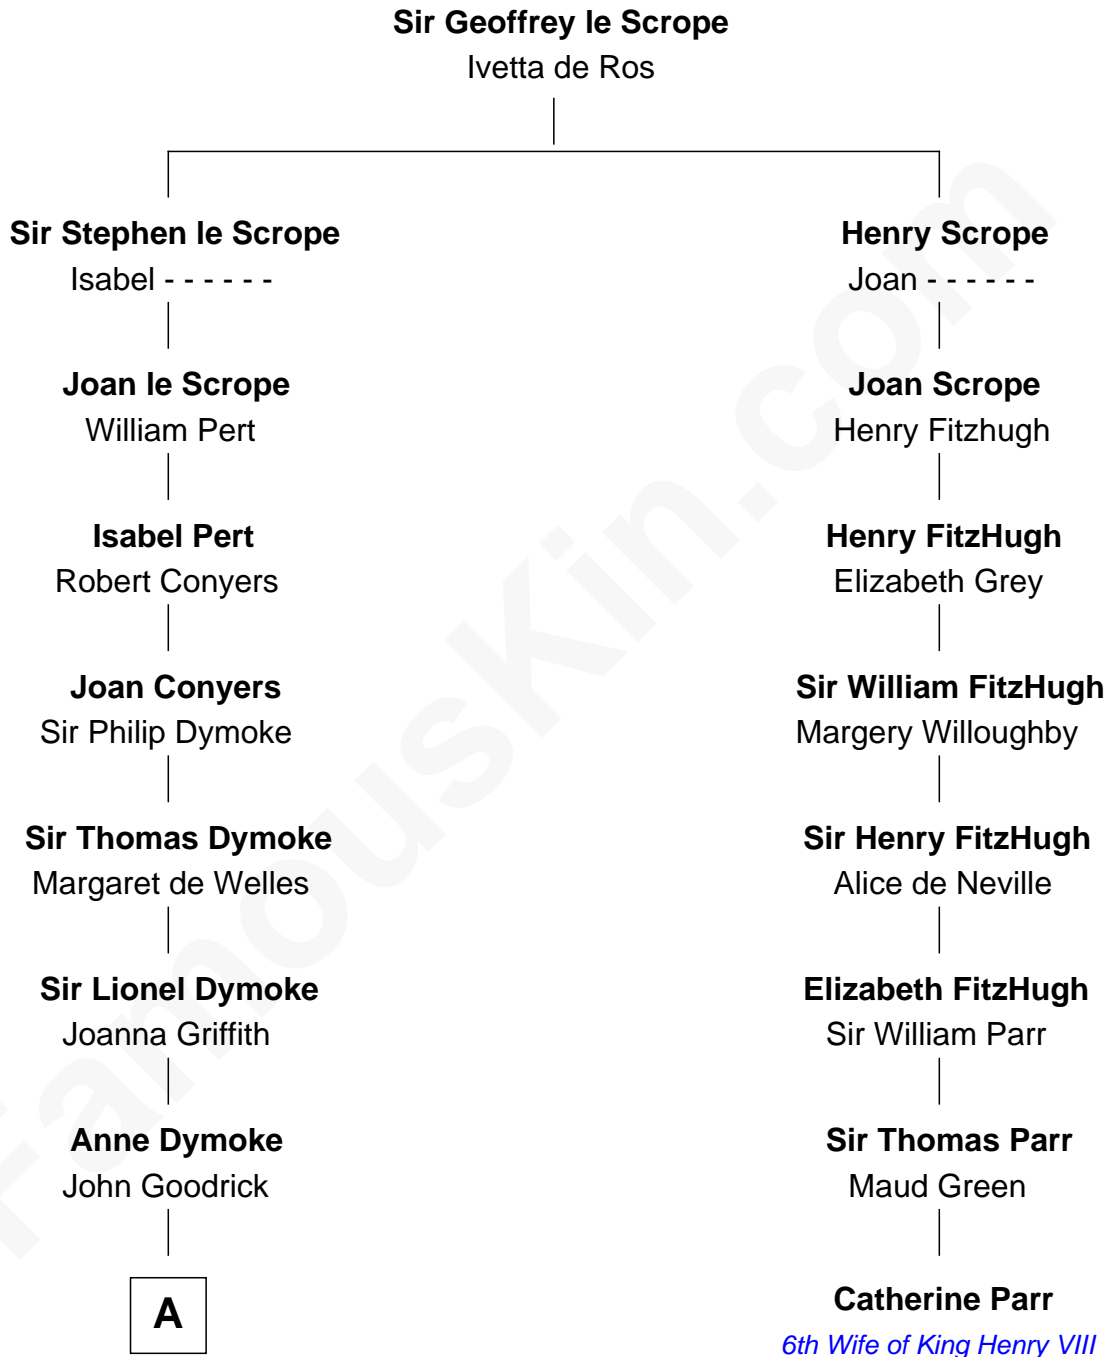

FamousKin.com Relationship Chart of

Ichabod Goodwin

27th Governor of New Hampshire

7th cousin 9 times removed of

Catherine Parr

6th Wife of King Henry VIII

A

—
Lionel Goodrick

Winifred Sappcott

—
Anne Goodrick

Benjamin Bolles

—
Thomas Bolles

Elizabeth Perkins

—
Joseph Bolles

Mary - - - - -

—
Mary Bolles

Charles Frost

—
Mary Frost

John Hill

—
Elisha Hill

Mary Plaisted

—
Hannah Hill

Dominicus Goodwin

—
Samuel Goodwin

Anna Thompson Gerrish

—
Ichabod Goodwin

27th Governor of New Hampshire