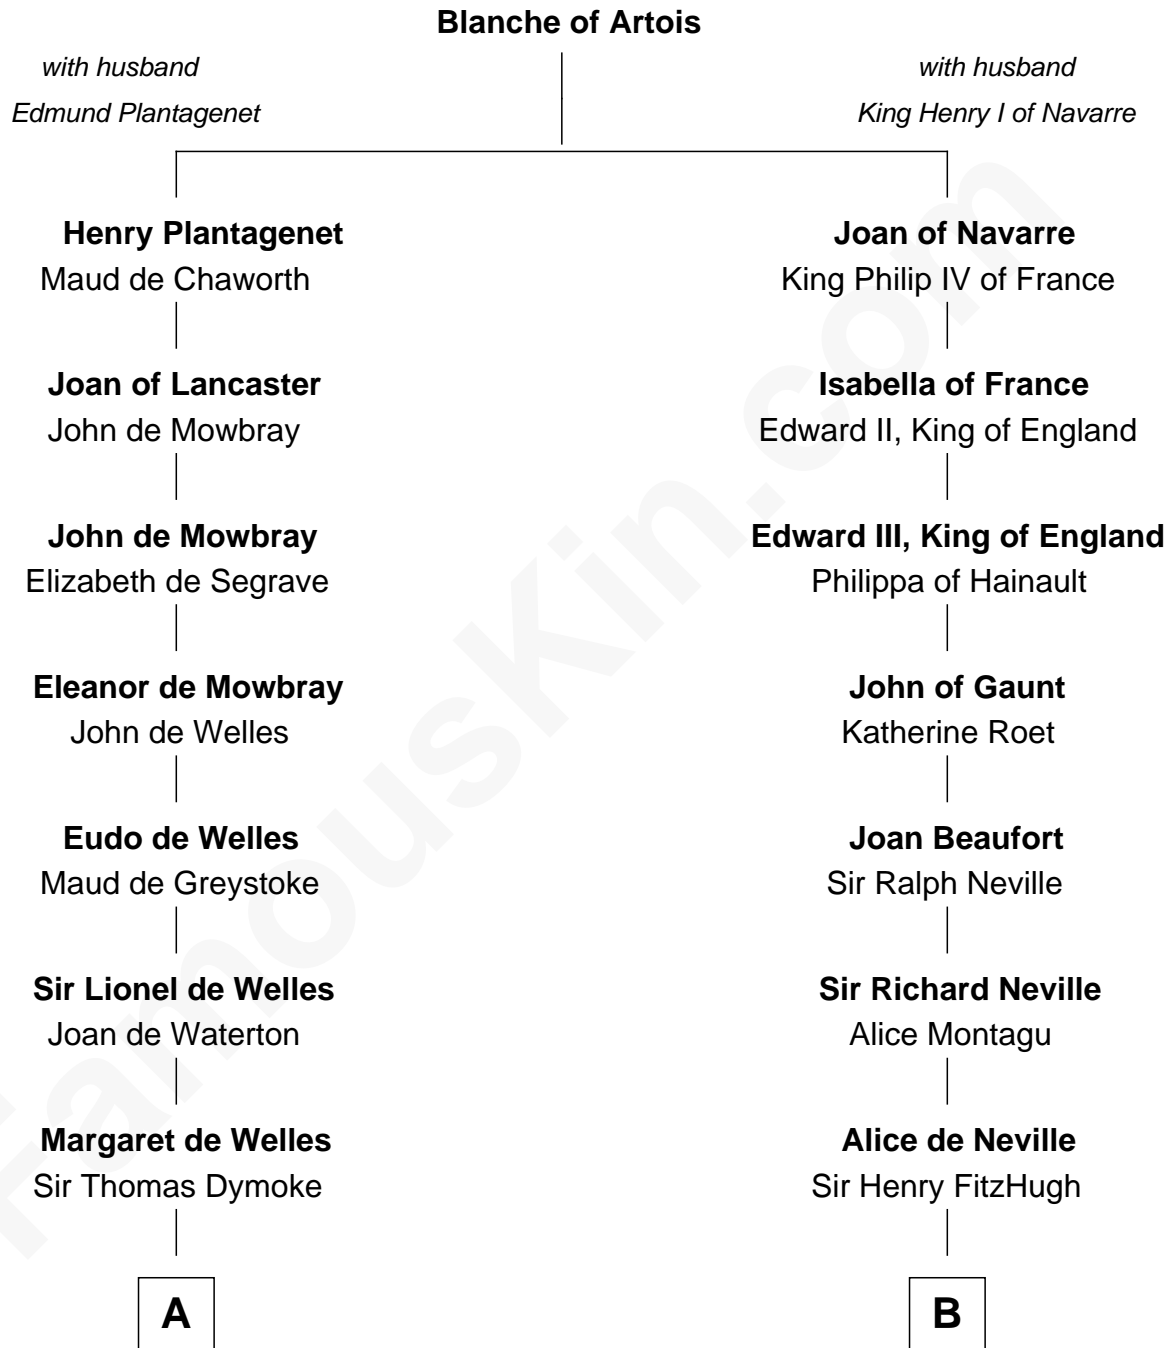

FamousKin.com Relationship Chart of

Ichabod Goodwin

27th Governor of New Hampshire

9th cousin 9 times removed of

Catherine Parr

6th Wife of King Henry VIII

C

—
Samuel Goodwin
Anna Thompson Gerrish

—
Ichabod Goodwin
27th Governor of New Hampshire

FamousKin.com