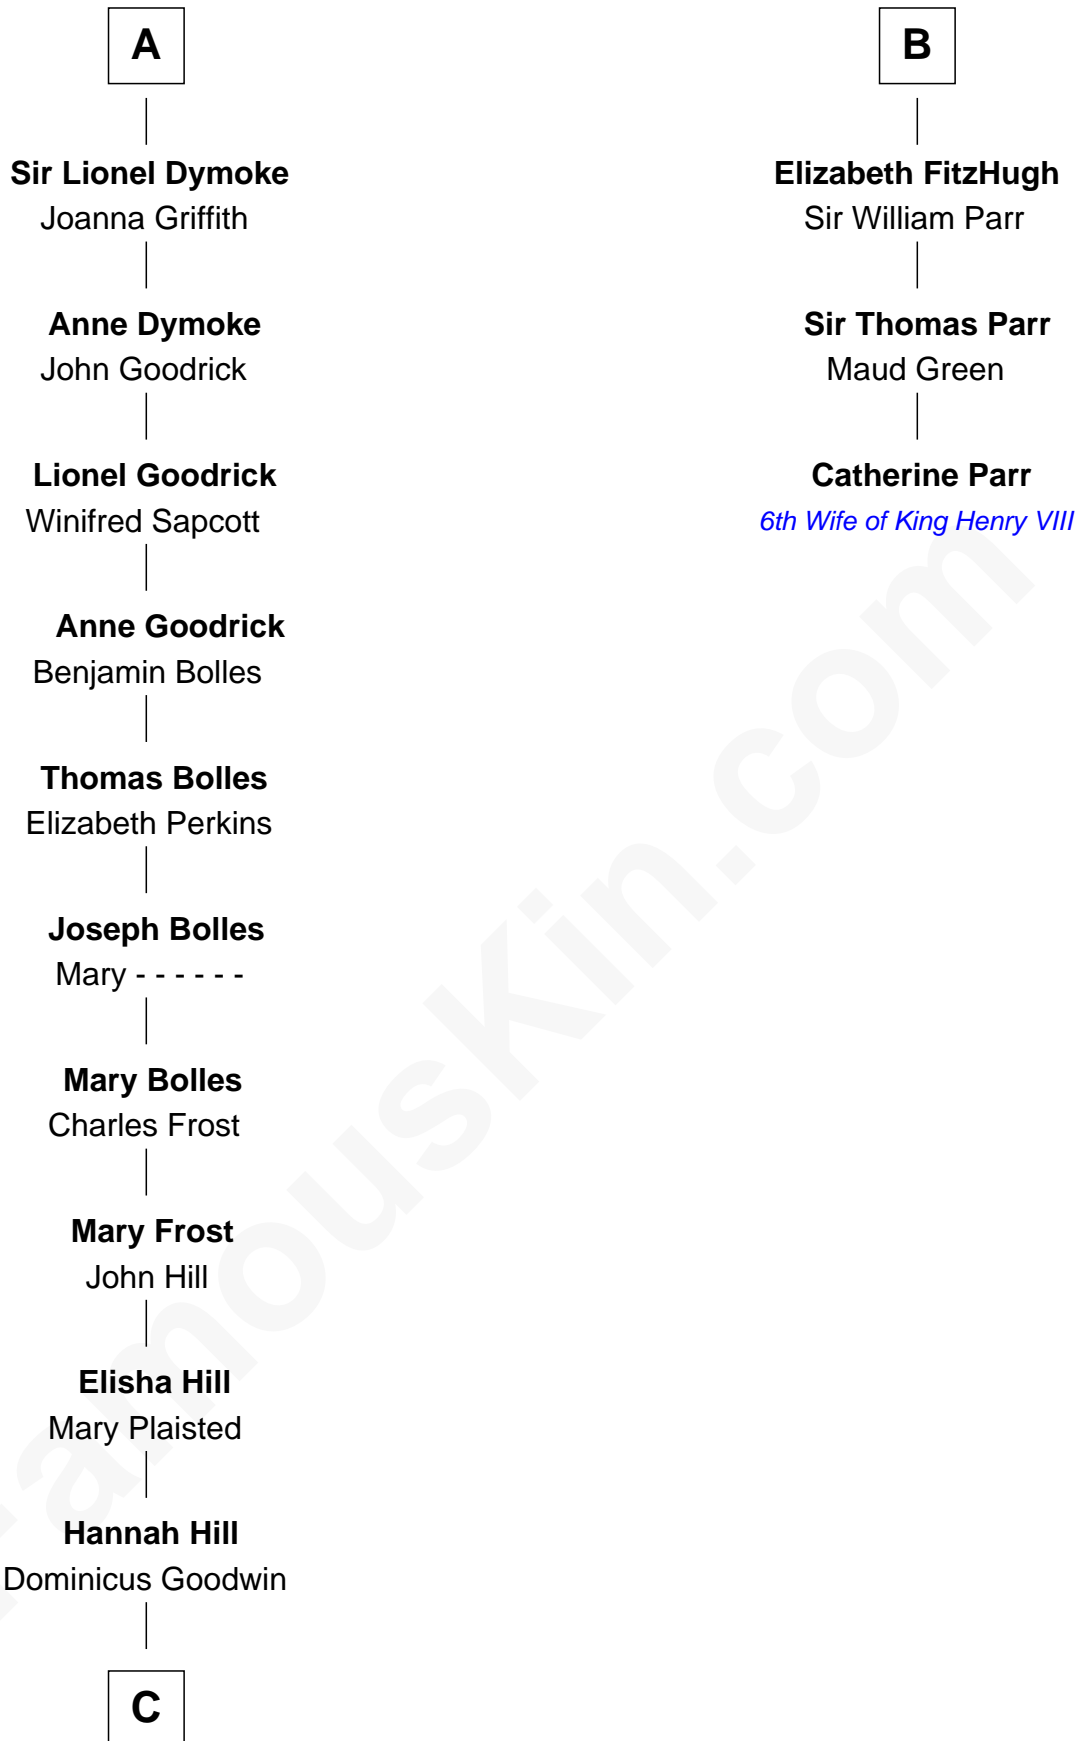

FamousKin.com Relationship Chart of

Ichabod Goodwin

27th Governor of New Hampshire

9th cousin 9 times removed of

Catherine Parr

6th Wife of King Henry VIII

C

—
Samuel Goodwin
Anna Thompson Gerrish

—
Ichabod Goodwin
27th Governor of New Hampshire

FamousKin.com