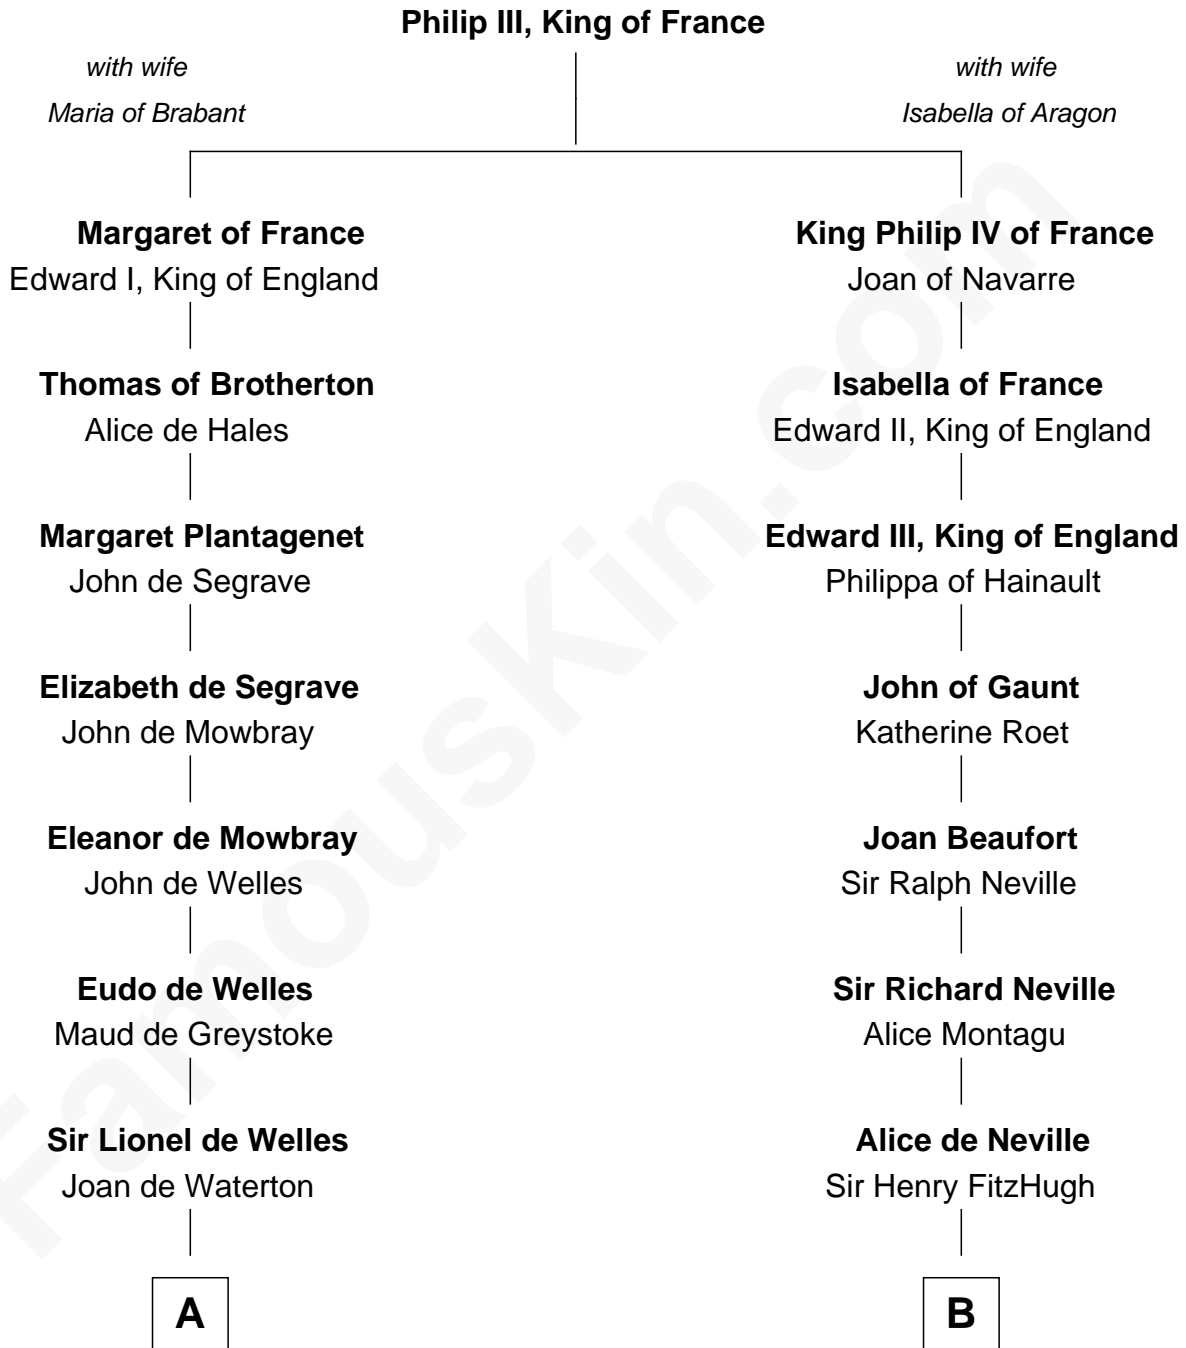

FamousKin.com Relationship Chart of

Ichabod Goodwin

27th Governor of New Hampshire

9th cousin 10 times removed of

Catherine Parr

6th Wife of King Henry VIII

C

Hannah Hill
Dominicus Goodwin

Samuel Goodwin
Anna Thompson Gerrish

Ichabod Goodwin
27th Governor of New Hampshire

FamousKin.com