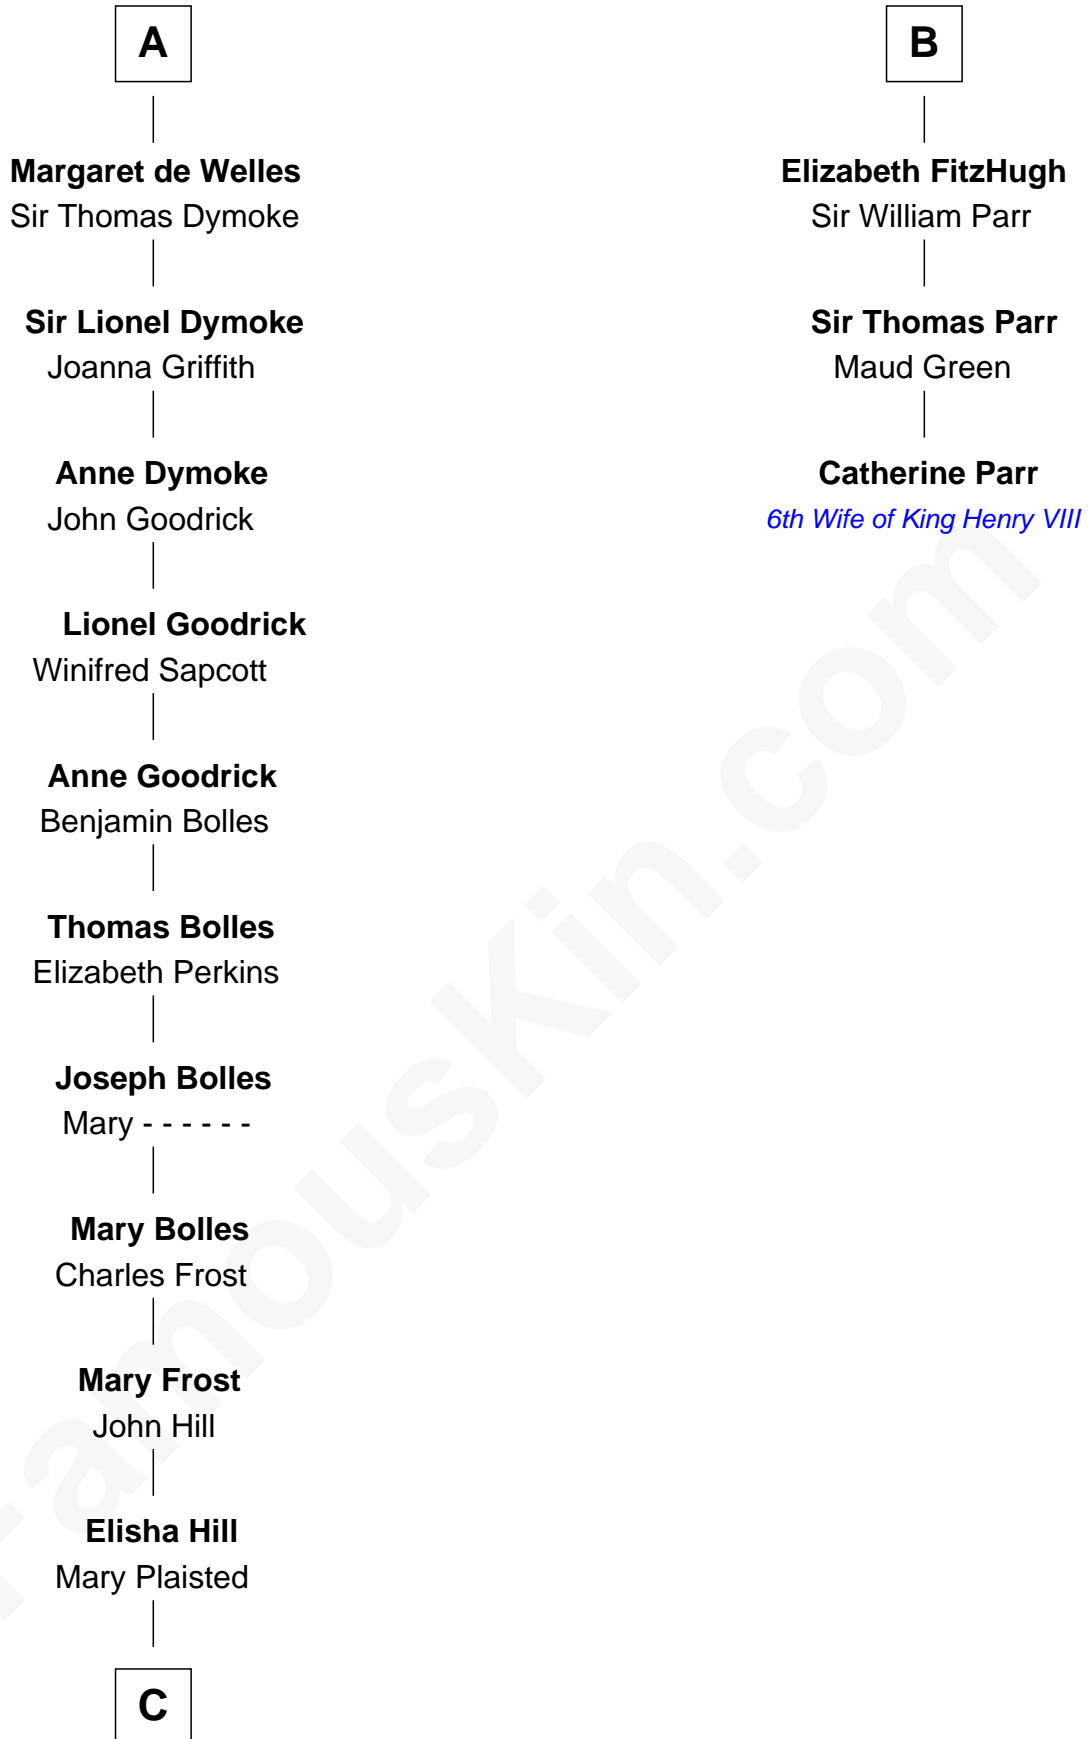

FamousKin.com Relationship Chart of

Ichabod Goodwin

27th Governor of New Hampshire

9th cousin 10 times removed of

Catherine Parr

6th Wife of King Henry VIII

C

Hannah Hill
Dominicus Goodwin

Samuel Goodwin
Anna Thompson Gerrish

Ichabod Goodwin
27th Governor of New Hampshire

FamousKin.com