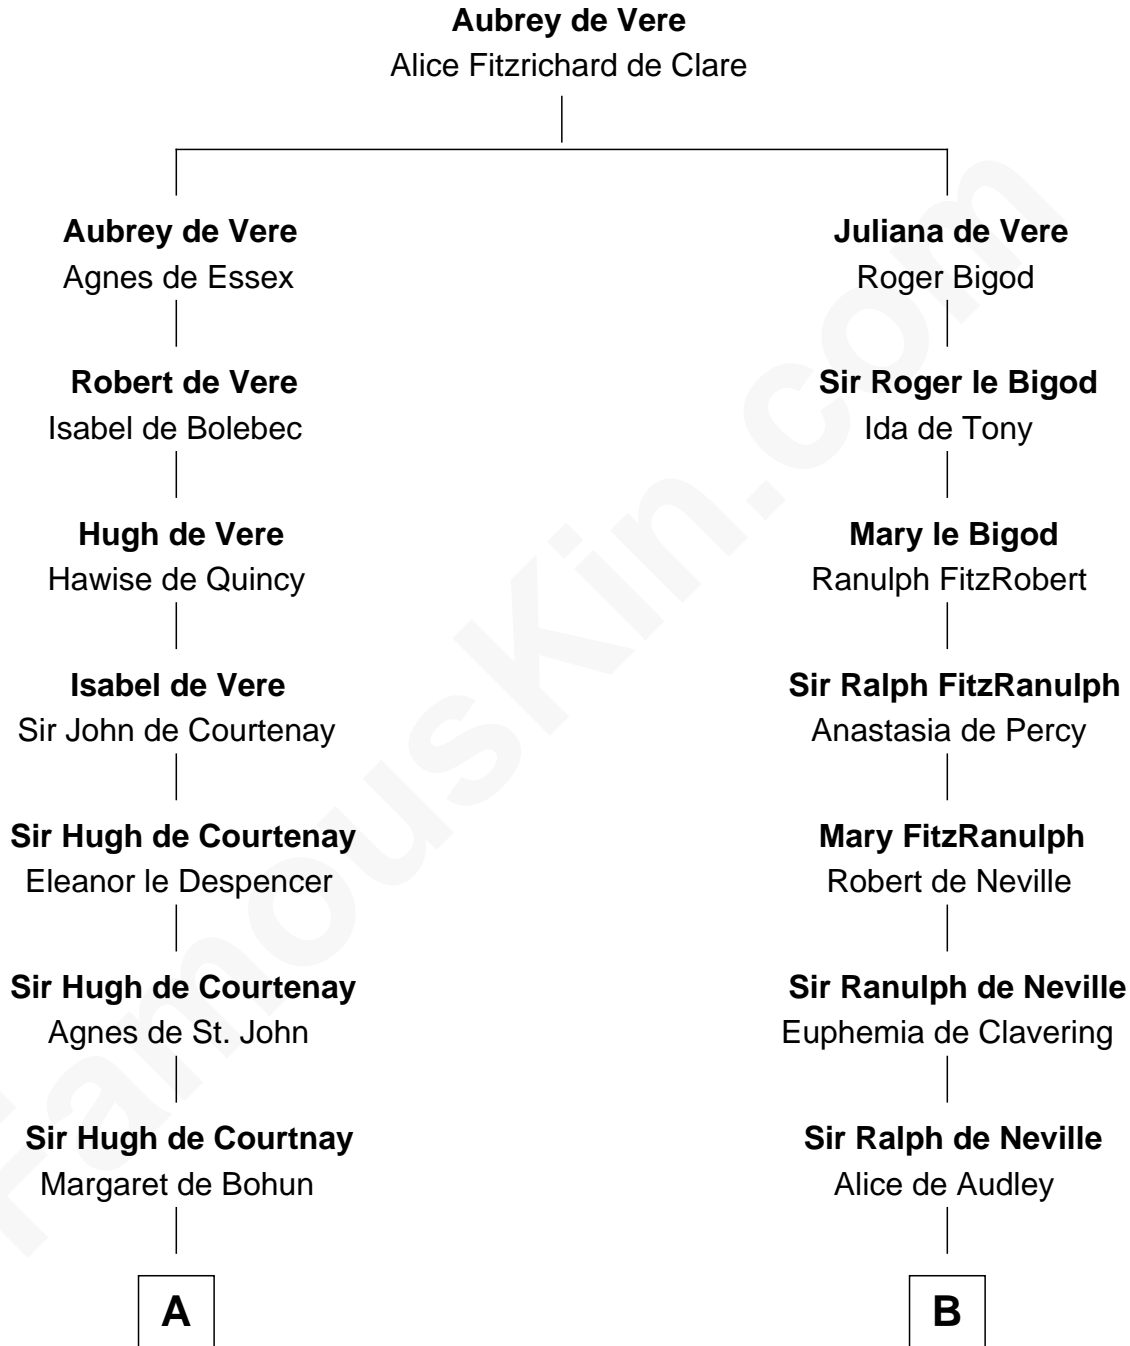

FamousKin.com Relationship Chart of

Ichabod Goodwin

27th Governor of New Hampshire

13th cousin 8 times removed of

Catherine Parr

6th Wife of King Henry VIII

C

—
John Gerrish

Elizabeth Waldron

—
Col. Timothy Gerrish

Sarah Elliot

—
Col. Joseph Gerrish

Anna Thompson

—
Anna Thompson Gerrish

Samuel Goodwin

—
Ichabod Goodwin

27th Governor of New Hampshire

FamousKin.com