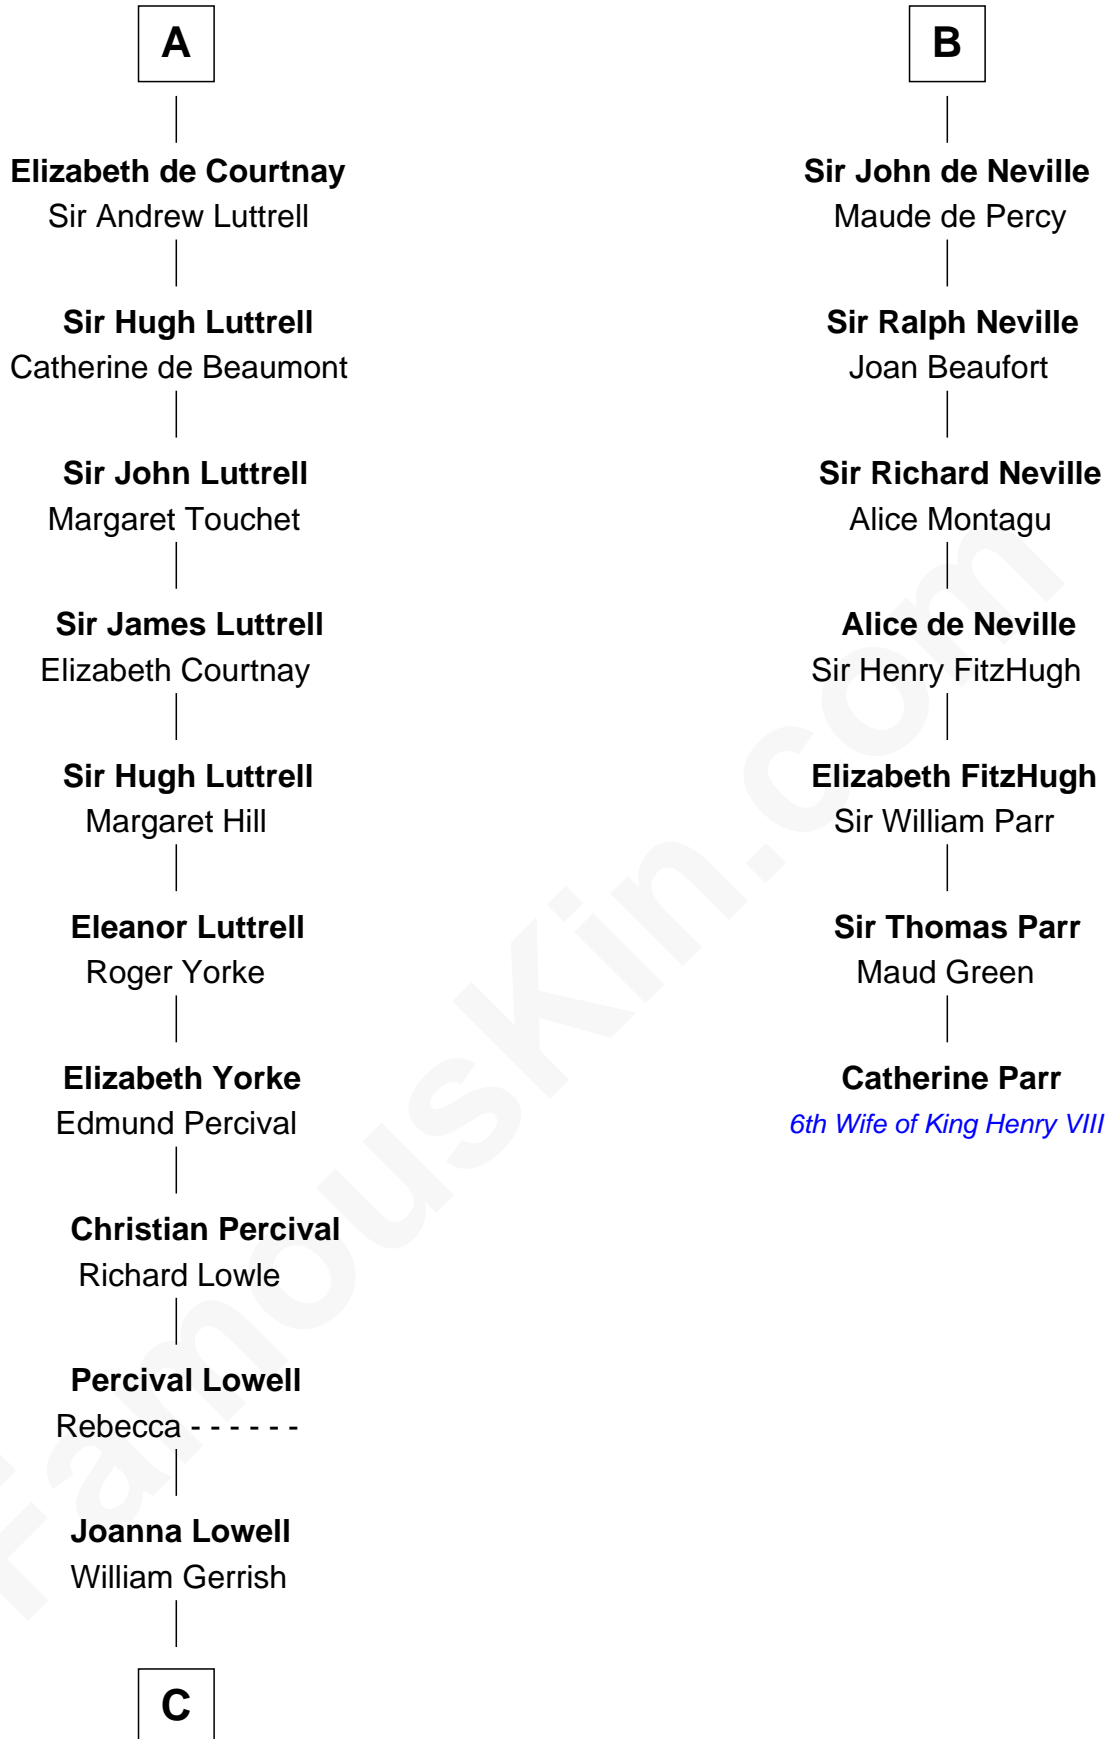

FamousKin.com Relationship Chart of

Ichabod Goodwin

27th Governor of New Hampshire

13th cousin 8 times removed of

Catherine Parr

6th Wife of King Henry VIII

C

—
John Gerrish

Elizabeth Waldron

—
Col. Timothy Gerrish

Sarah Elliot

—
Col. Joseph Gerrish

Anna Thompson

—
Anna Thompson Gerrish

Samuel Goodwin

—
Ichabod Goodwin

27th Governor of New Hampshire

FamousKin.com