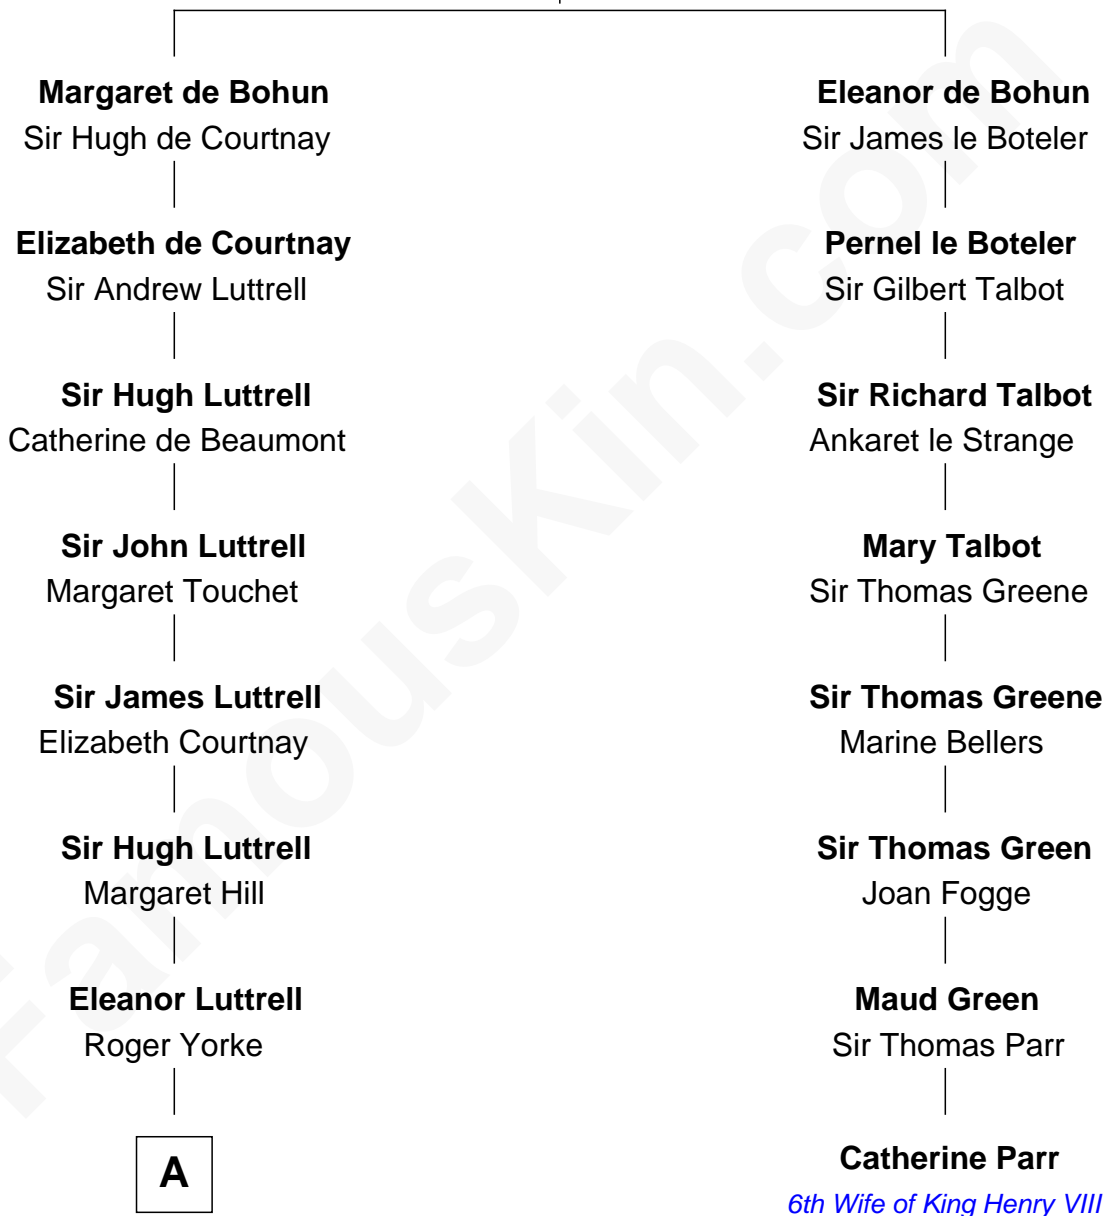

FamousKin.com Relationship Chart of

Ichabod Goodwin

27th Governor of New Hampshire

7th cousin 8 times removed of

Catherine Parr

6th Wife of King Henry VIII

Humphrey de Bohun

Elizabeth Plantagenet

A

Elizabeth Yorke
Edmund Percival

Christian Percival
Richard Lowle

Percival Lowell
Rebecca - - - - -

Joanna Lowell
William Gerrish

John Gerrish
Elizabeth Waldron

Col. Timothy Gerrish
Sarah Elliot

Col. Joseph Gerrish
Anna Thompson

Anna Thompson Gerrish
Samuel Goodwin

Ichabod Goodwin
27th Governor of New Hampshire