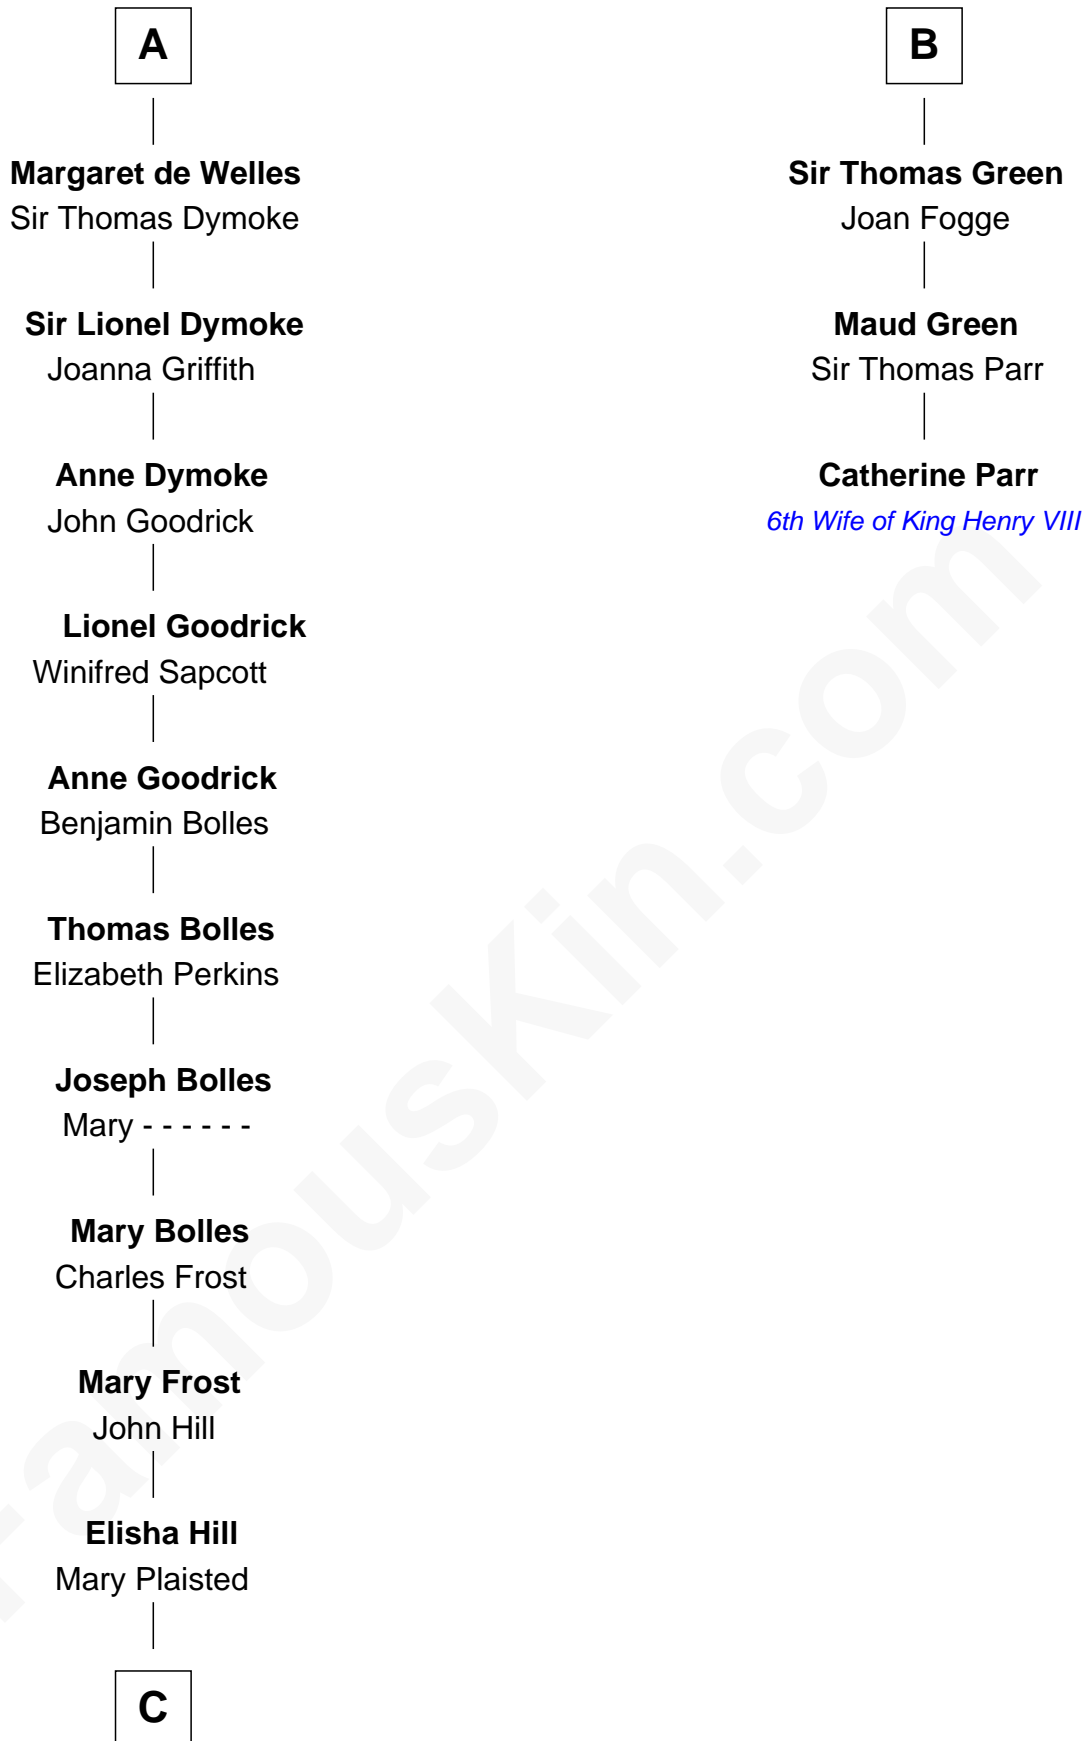

FamousKin.com

Relationship Chart of

Ichabod Goodwin

27th Governor of New Hampshire

9th cousin 10 times removed of

Catherine Parr

6th Wife of King Henry VIII

C

Hannah Hill
Dominicus Goodwin

Samuel Goodwin
Anna Thompson Gerrish

Ichabod Goodwin
27th Governor of New Hampshire

FamousKin.com