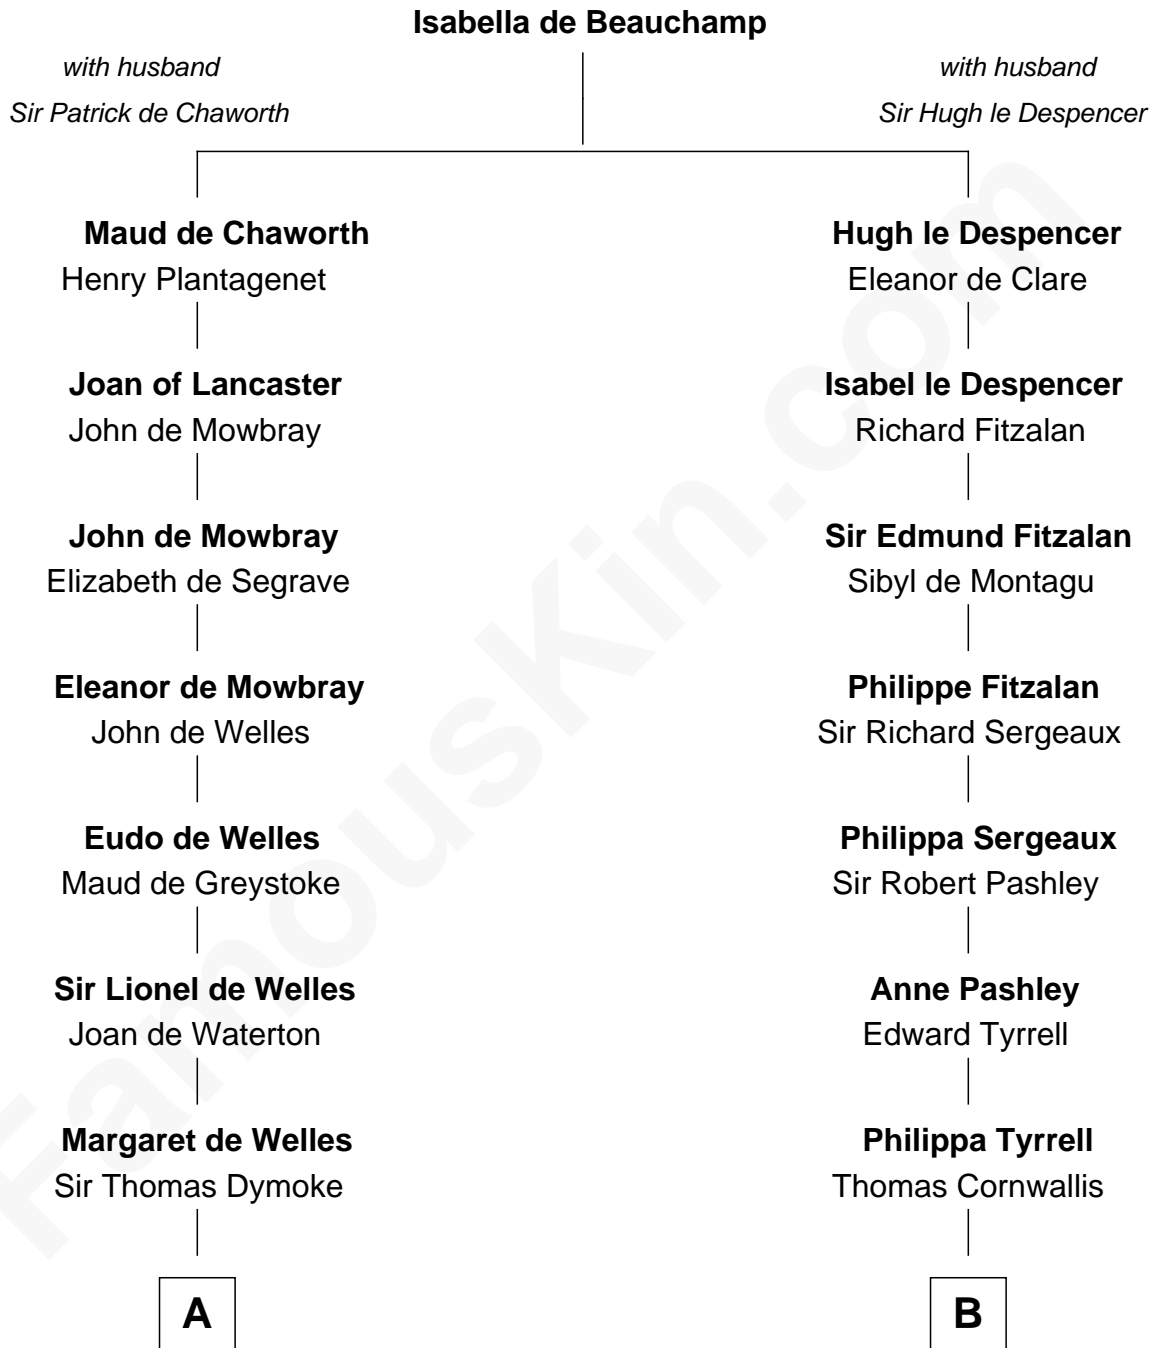

FamousKin.com

Relationship Chart of

Ichabod Goodwin

27th Governor of New Hampshire

18th cousin 1 time removed of

General James Longstreet
Confederate Army - U.S. Civil War

C

Samuel Goodwin
Anna Thompson Gerrish

Ichabod Goodwin
27th Governor of New Hampshire

D

Hannah FitzRandolph
William Longstreet

James Longstreet
Mary Anna Dent

General James Longstreet
Confederate Army - U.S. Civil War

FamousKin.com