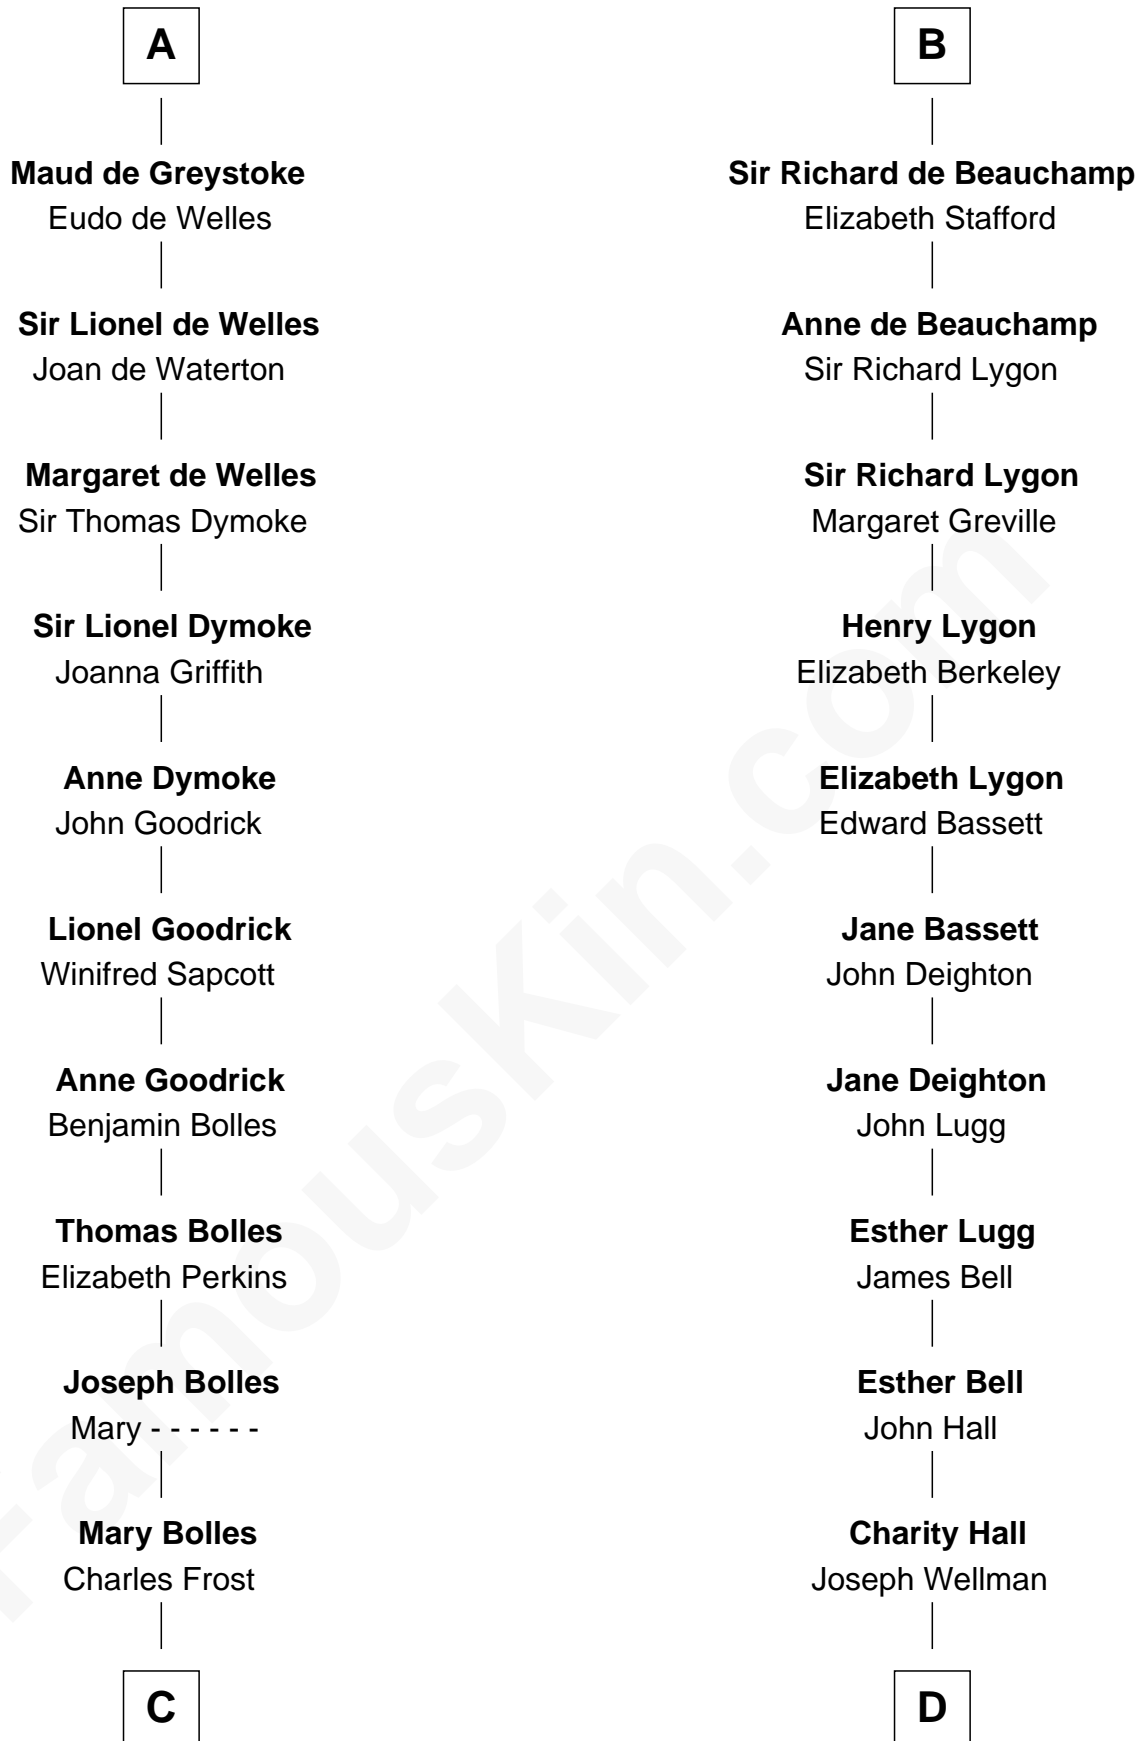

# FamousKin.com Relationship Chart of

**Ichabod Goodwin**

*27th Governor of New Hampshire*

21st cousin of

**Jack London**

*Author of "The Call of the Wild"*

**Robert Mauduit**

Isabel Basset

**C**

**Mary Frost**

John Hill

**Elisha Hill**

Mary Plaisted

**Hannah Hill**

Dominicus Goodwin

**Samuel Goodwin**

Anna Thompson Gerrish

**Ichabod Goodwin**

*27th Governor of New Hampshire*

**D**

**Adam Wellman**

Esther Mann

**Joel Wellman**

Betsey Baker