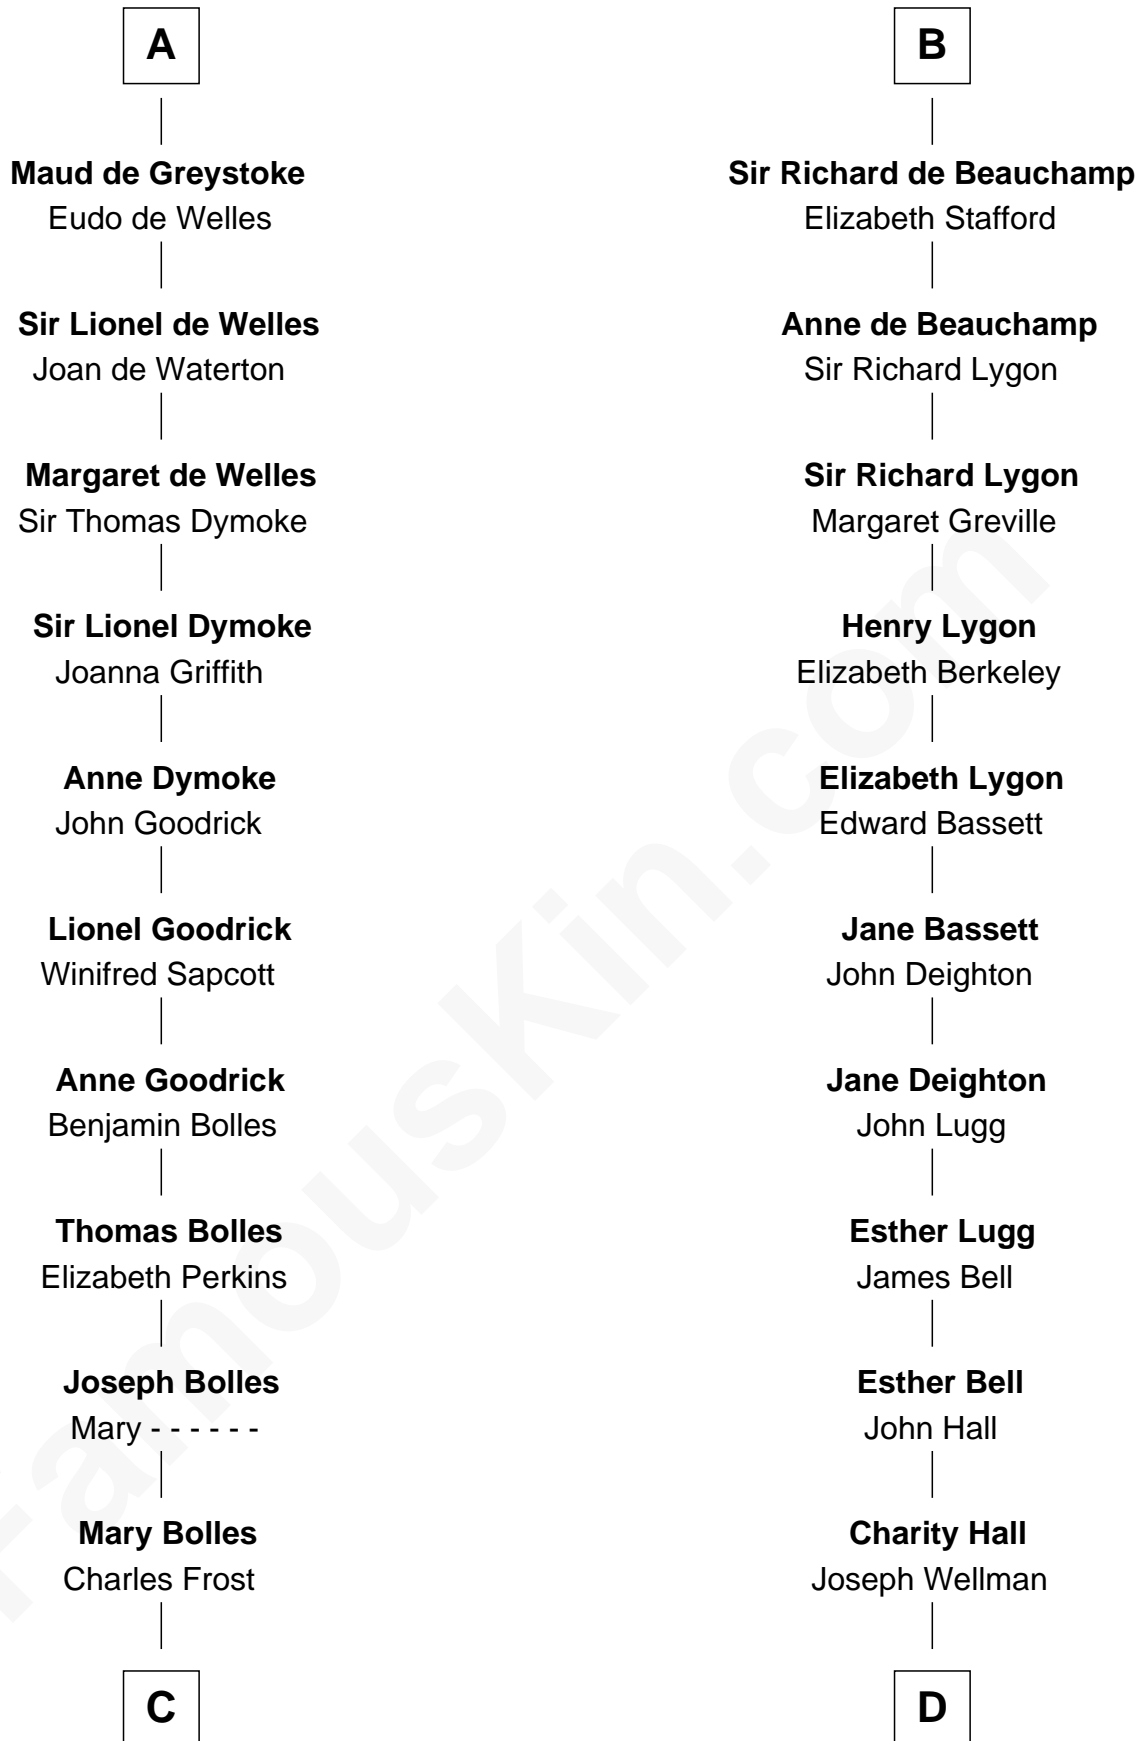

FamousKin.com Relationship Chart of

Ichabod Goodwin

27th Governor of New Hampshire

21st cousin of

Jack London

Author of "The Call of the Wild"

Waleran de Newburgh

Alice de Harcourt

C

Mary Frost

John Hill

Elisha Hill

Mary Plaisted

Hannah Hill

Dominicus Goodwin

Samuel Goodwin

Anna Thompson Gerrish

Ichabod Goodwin

27th Governor of New Hampshire

D

Adam Wellman

Esther Mann

Joel Wellman

Betsey Baker