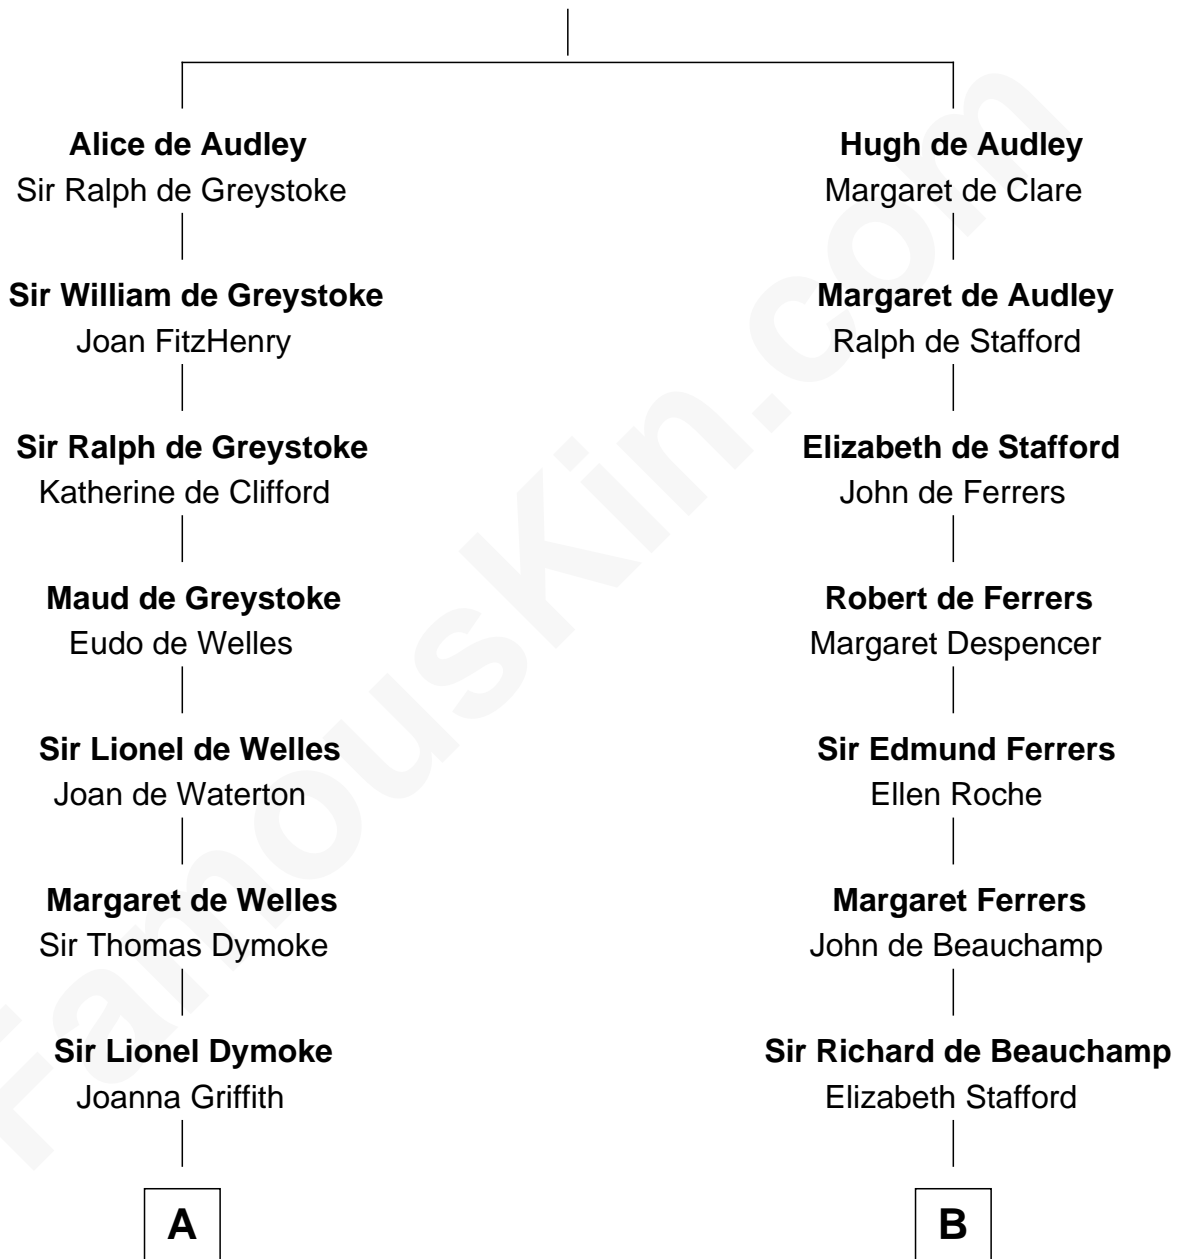

FamousKin.com Relationship Chart of

Ichabod Goodwin

27th Governor of New Hampshire

17th cousin 3 times removed of

Jack London

Author of "The Call of the Wild"

Sir Hugh I de Audley

Iseult de Mortimer

C

—
Joel Wellman

Betsey Baker
—

—
Marshall Daniel Wellman

Eleanor Garrett Jones
—

—
Flora Wellman

William Henry Chaney
—

—
Jack London