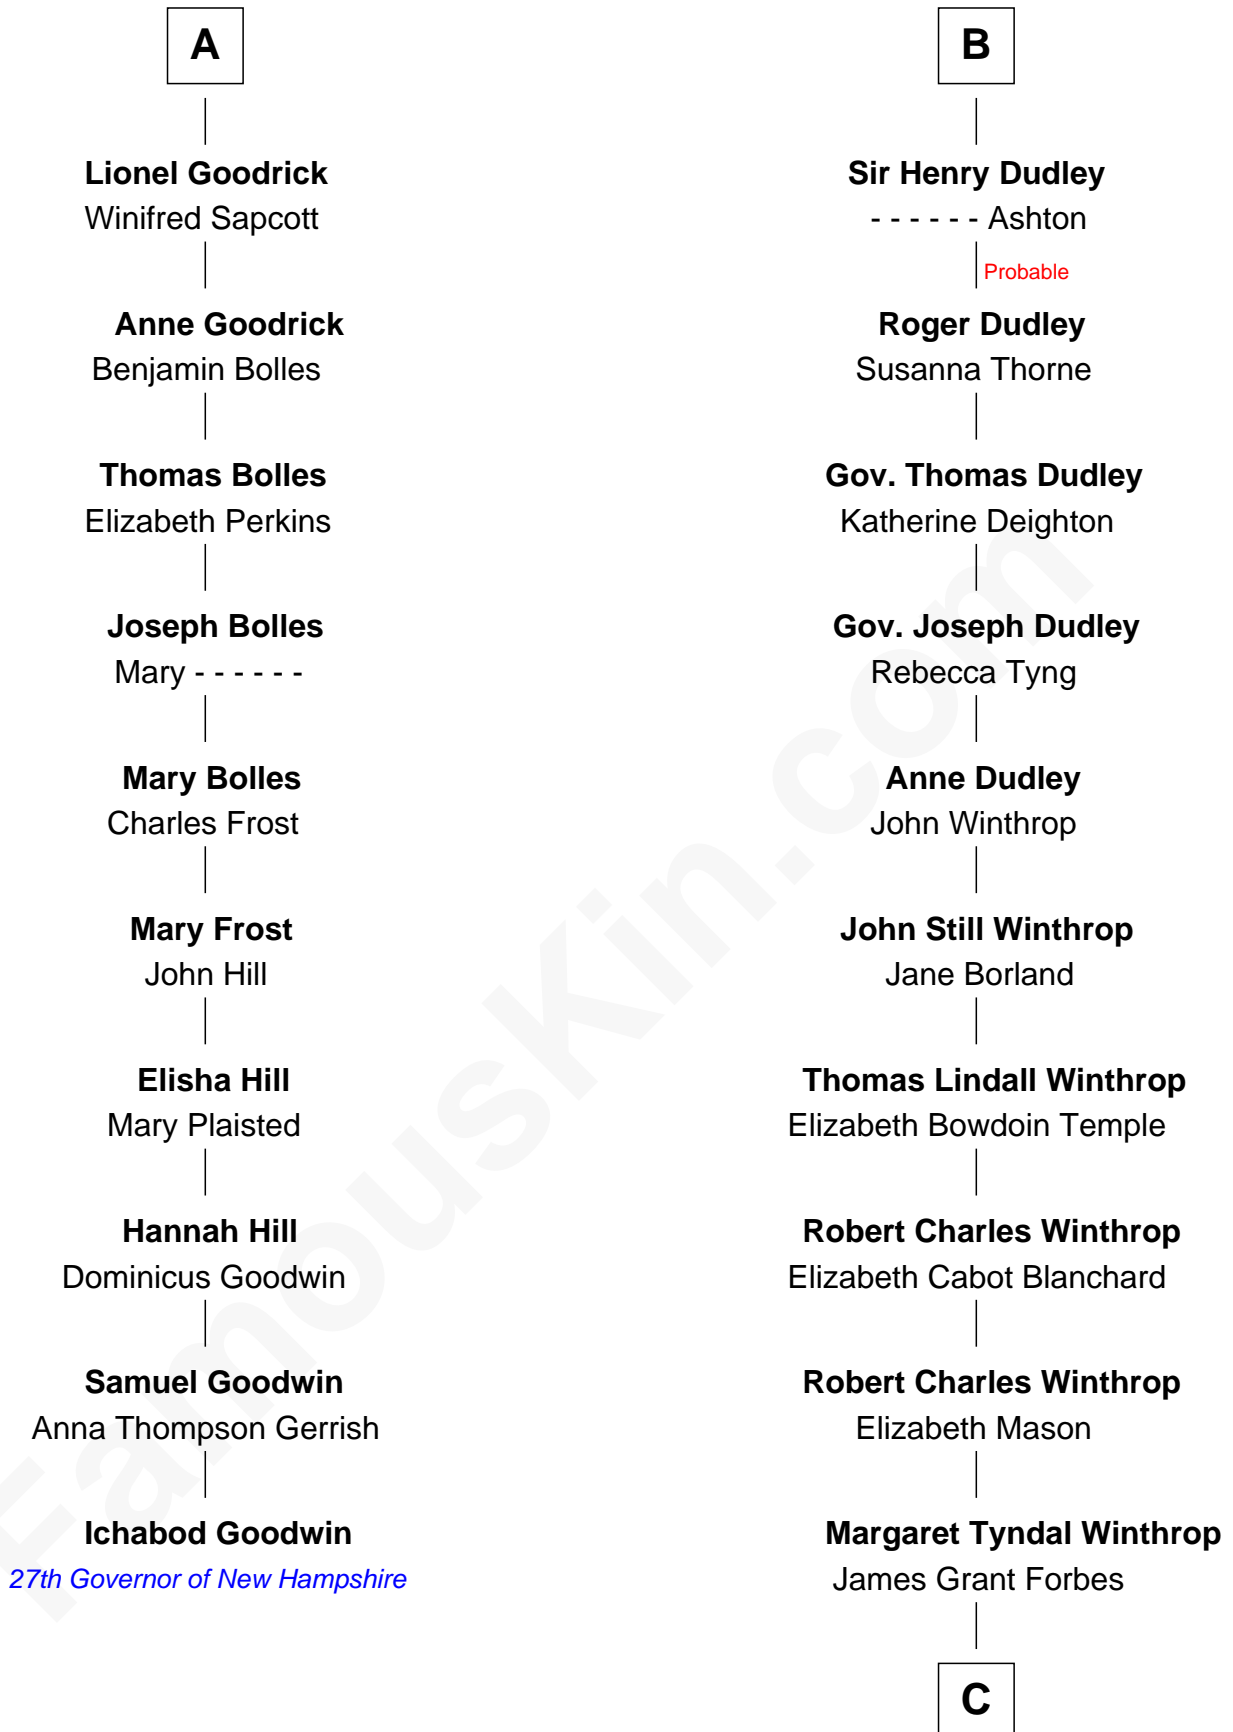

# FamousKin.com Relationship Chart of

**Ichabod Goodwin**

*27th Governor of New Hampshire*

**16th cousin 2 times removed of**

**John Kerry**

*68th U.S. Secretary of State*

**C**

—  
**Rosemary Isabel Forbes**

Richard John Kerry

—  
**John Kerry**

*68th U.S. Secretary of State*

FamousKin.com