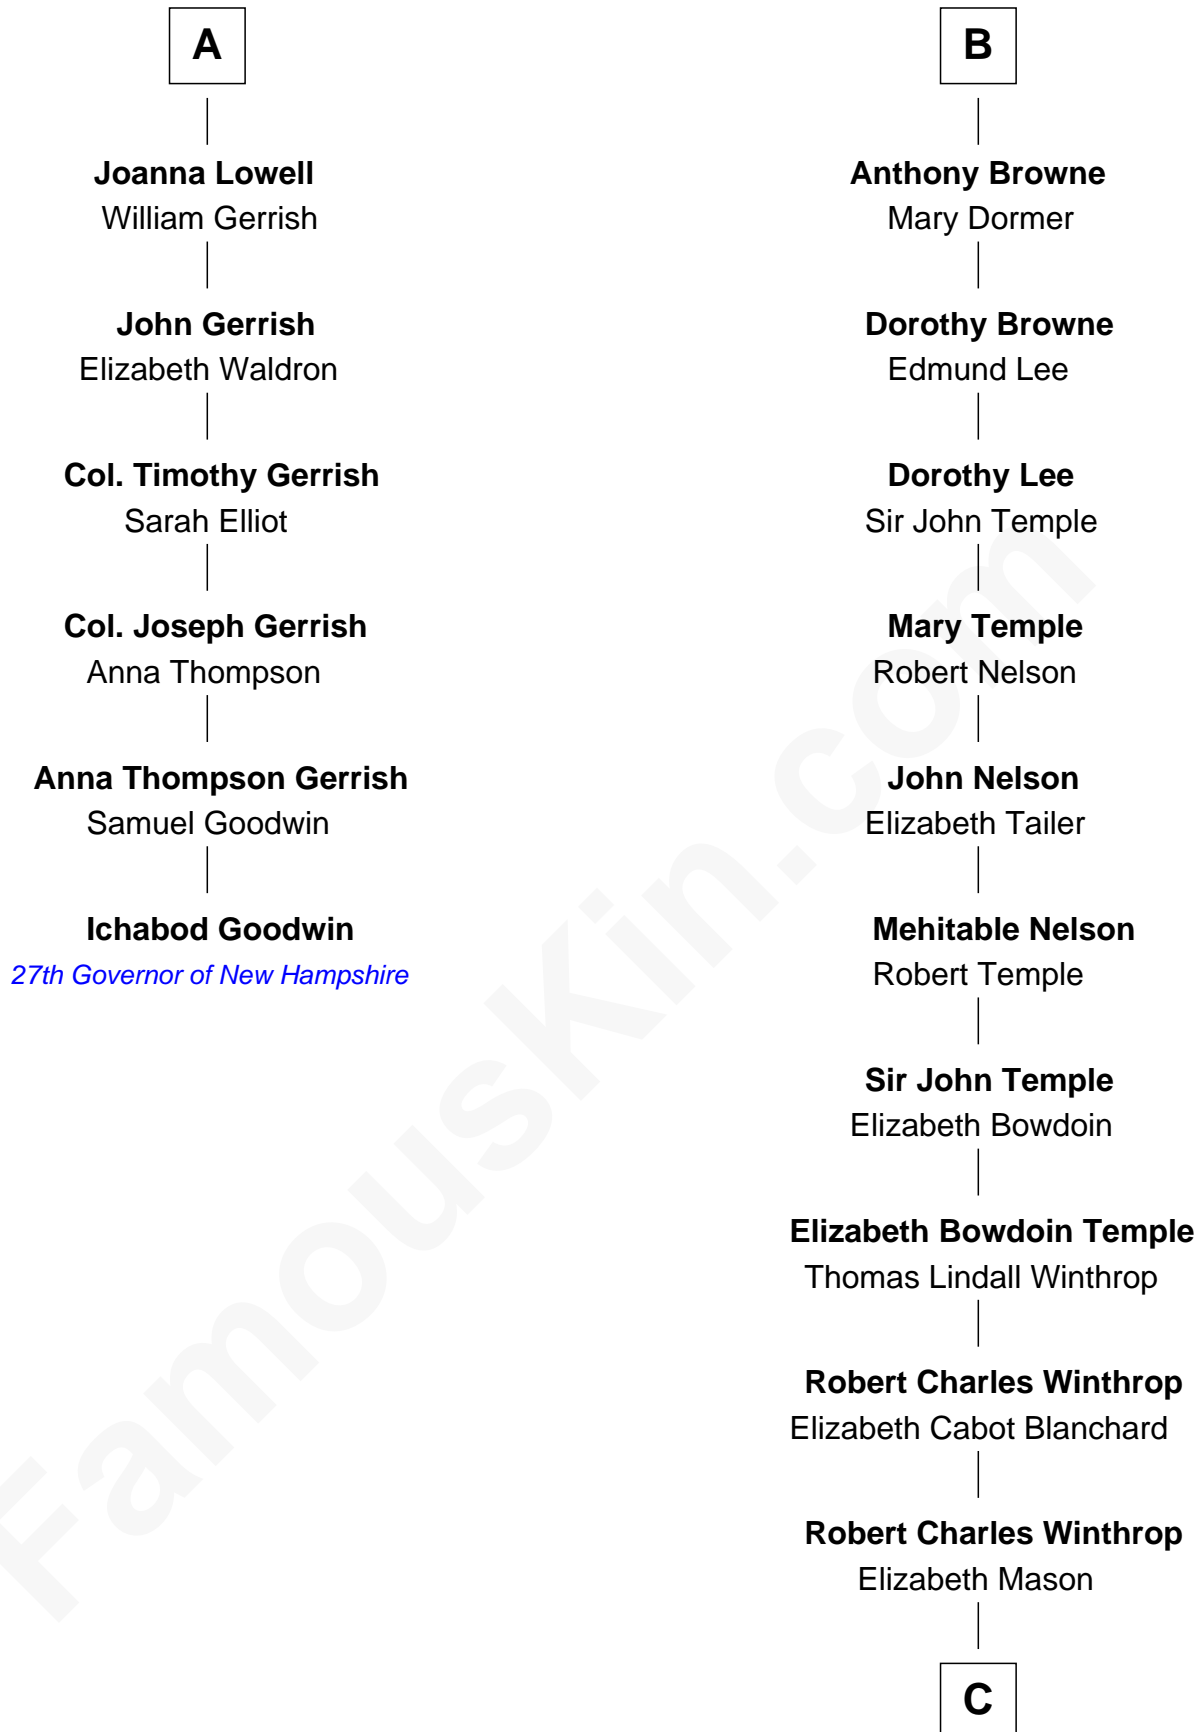

# FamousKin.com Relationship Chart of

**Ichabod Goodwin**

*27th Governor of New Hampshire*

**12th cousin 7 times removed of**

**John Kerry**

*68th U.S. Secretary of State*

**Sir Walter Hungerford**

Katherine Peverell

Margaret Botreaux

**Sir Robert Hungerford**

Eleanor Moleyns

**Sir Thomas Hungerford**

Anne Percy

**Mary Hungerford**

Sir Edward Hastings

**Anne Hastings**

Sir Thomas Stanley

**Margaret Stanley**

Robert Radcliffe

**Jane Radcliffe**

Anthony Browne

**B**

**C**

—  
**Margaret Tyndal Winthrop**

James Grant Forbes

—  
**Rosemary Isabel Forbes**

Richard John Kerry

—  
**John Kerry**

*68th U.S. Secretary of State*

FamousKin.com