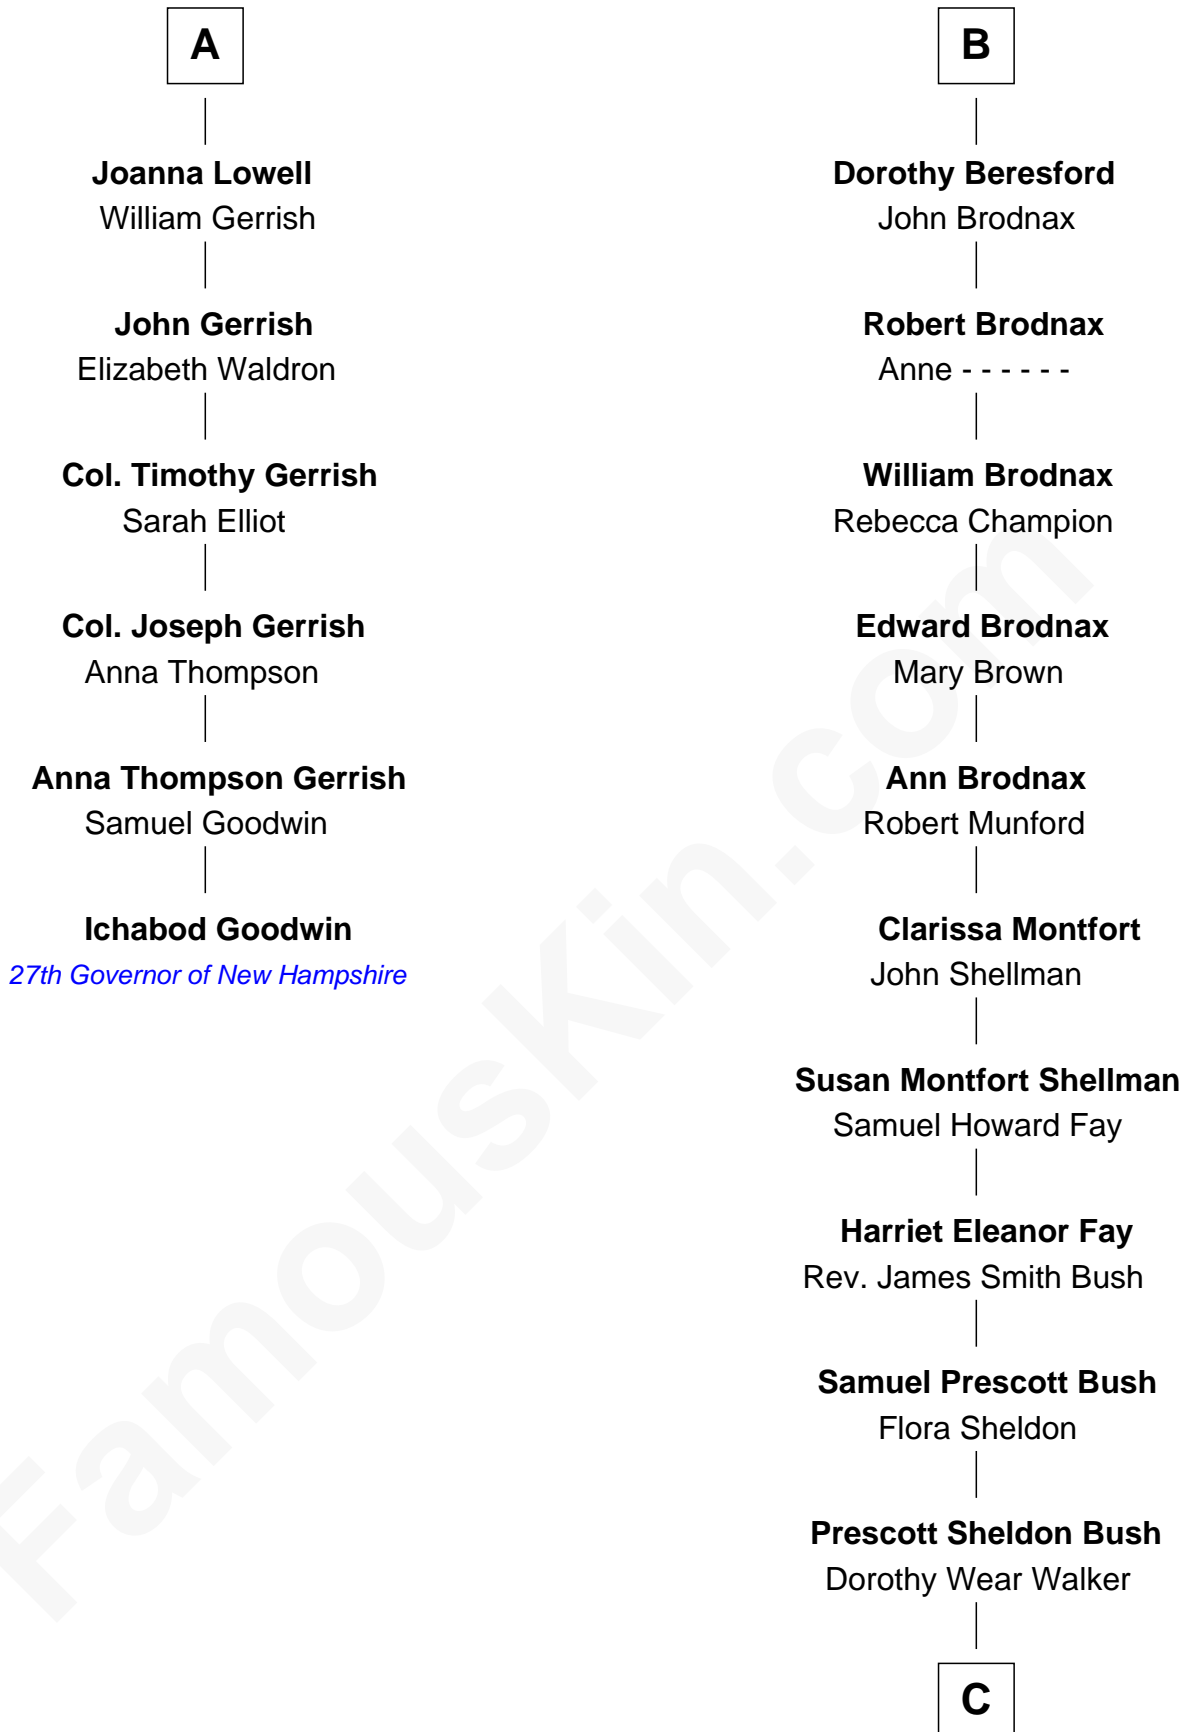

# FamousKin.com Relationship Chart of

**Ichabod Goodwin**

*27th Governor of New Hampshire*

**12th cousin 6 times removed of**

**Jeb Bush**

*43rd Governor of Florida*

**Sir Walter Hungerford**

Katherine Peverell

**Elizabeth Yorke**

Edmund Percival

**Christian Percival**

Richard Lowle

**Percival Lowell**

Rebecca - - - - -

**A**

**Sir Robert Hungerford**

Margaret Botreaux

**Katherine Hungerford**

Sir Richard West

**Sir Thomas West**

Eleanor Copley

**Barbara West**

Sir John Guilford

**Elizabeth Guilford**

Sir William Cromer

**Dorothy Cromer**

William Seyliard

**Elizabeth Seyliard**

Cornelius Beresford

**B**

**C**

**George Herbert Walker Bush**