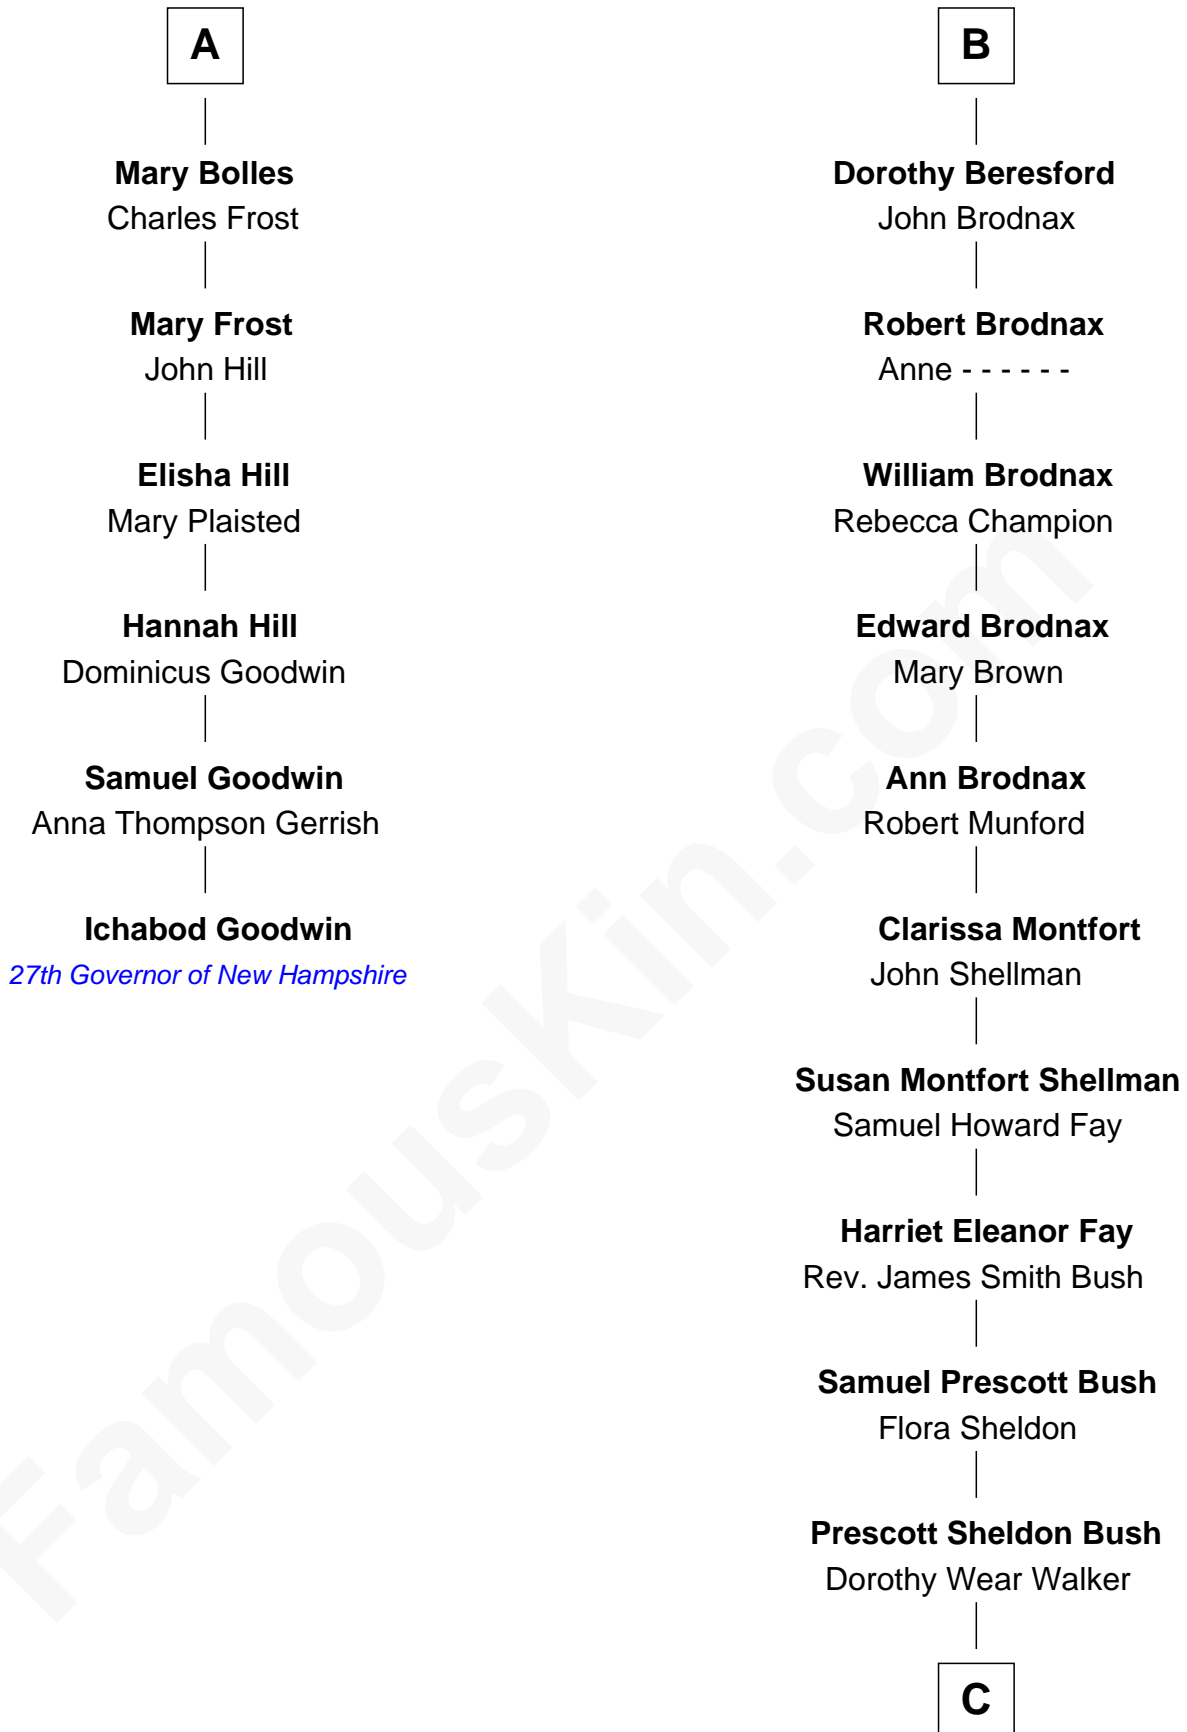

FamousKin.com Relationship Chart of

Ichabod Goodwin

27th Governor of New Hampshire

12th cousin 6 times removed of

Jeb Bush

43rd Governor of Florida

Sir Lionel de Welles

Joan de Waterton

Sir Thomas Hoo

Anne Hoo

Sir Roger Copley

Eleanor Copley

Sir Thomas West

Barbara West

Sir John Guilford

Elizabeth Guilford

Sir William Cromer

Dorothy Cromer

William Seyliard

Elizabeth Seyliard

Cornelius Beresford

B

C

George Herbert Walker Bush