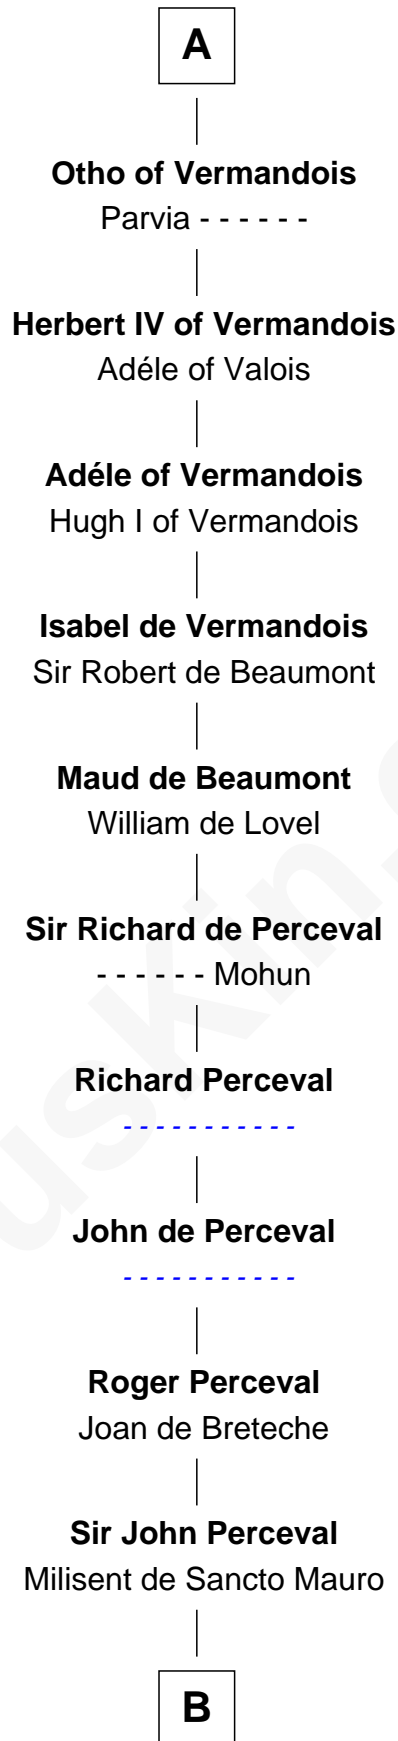

FamousKin.com Relationship Chart of

Ichabod Goodwin

27th Governor of New Hampshire

30th Great-grandson of

Charlemagne

King of the Franks

Charlemagne

Hildegard of Vinzgouw

Pepin, King of Italy

Bernard of Italy

Cunegonde of Laon

Pepin of Vermandois

Herbert I of Vermandois

Bertha de Morvois

Herbert II of Vermandois

Liegarde of France

Adalbert I of Vermandois

Gerberge of Lorraine

Herbert III of Vermandois

Ermengard of Bar-sur-Seine

A

B

Sir Walter Perceval

Alice de Acton