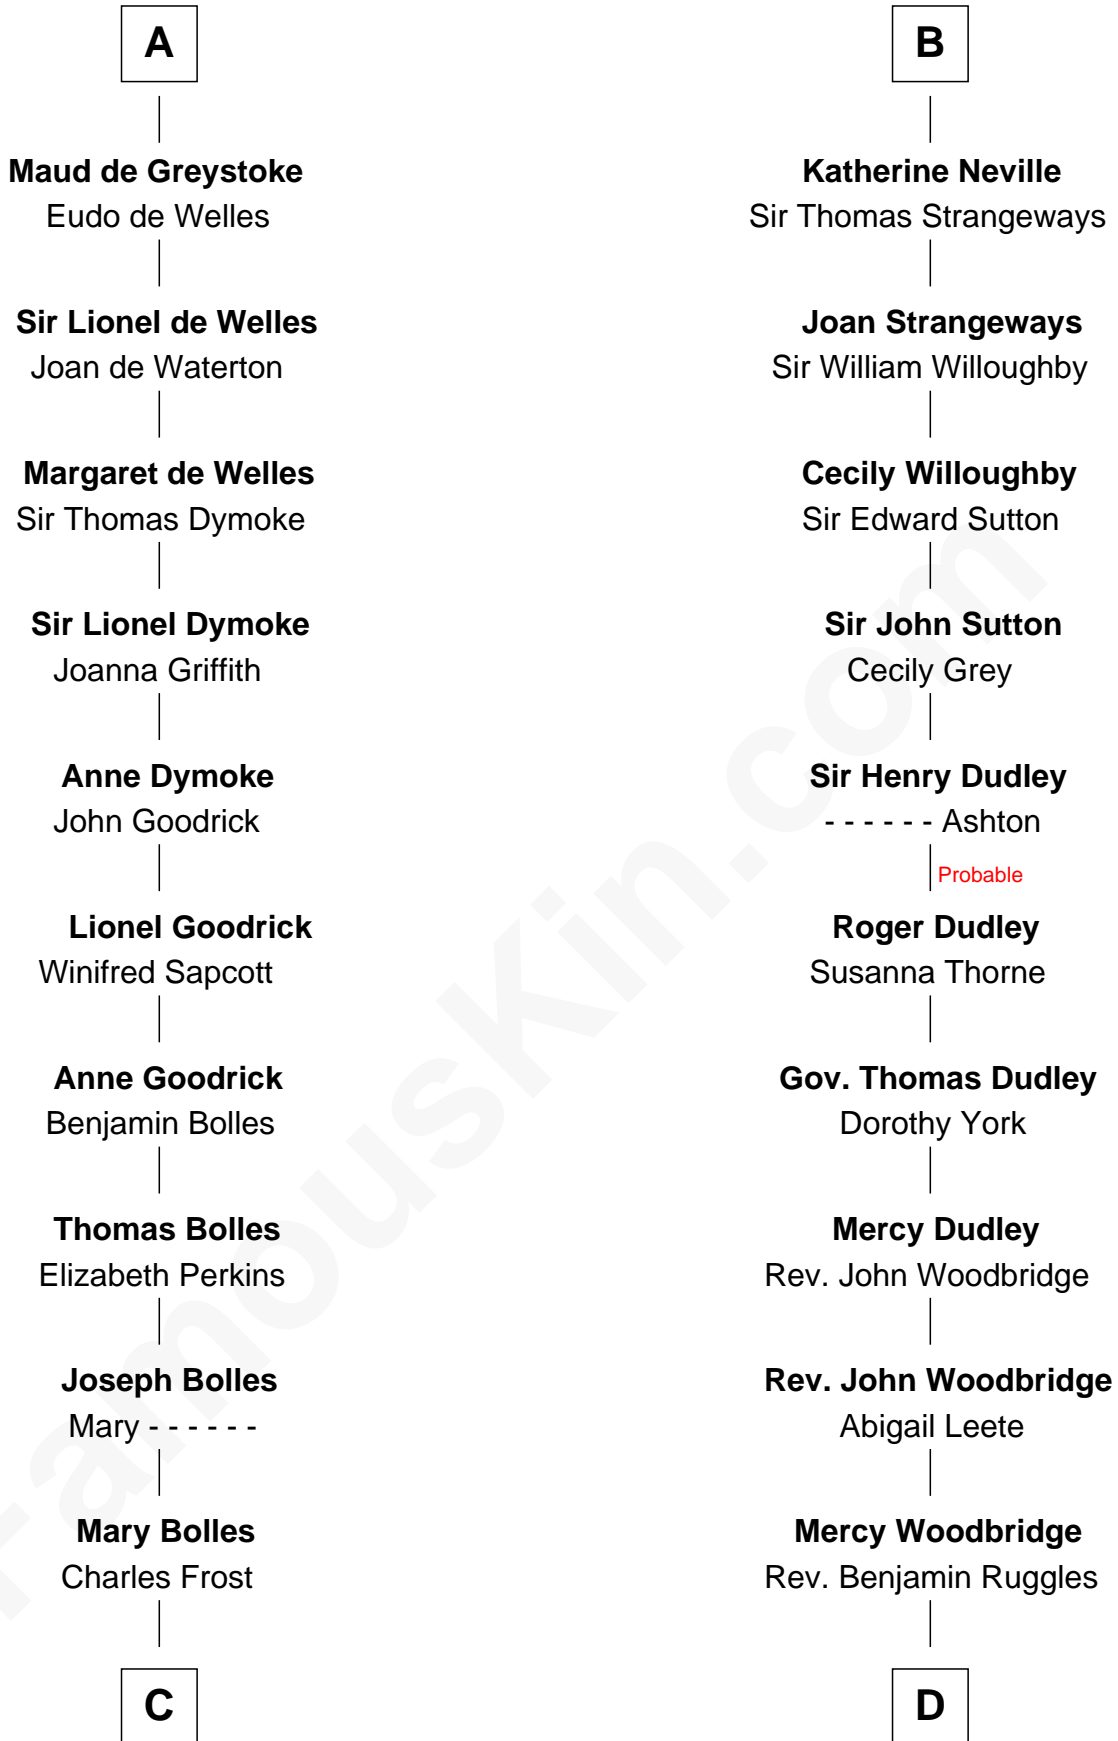

# FamousKin.com Relationship Chart of

**Ichabod Goodwin**

*27th Governor of New Hampshire*

21st cousin of

**John Brown**

*American Abolitionist*

**Roger le Bigod**

Ida de Tony

**C**

**Mary Frost**

John Hill

**Elisha Hill**

Mary Plaisted

**Hannah Hill**

Dominicus Goodwin

**Samuel Goodwin**

Anna Thompson Gerrish

**Ichabod Goodwin**

*27th Governor of New Hampshire*

**D**

**Mercy Ruggles**

Jonathan Humphrey

**Oliver Humphrey**

Sarah Garrett