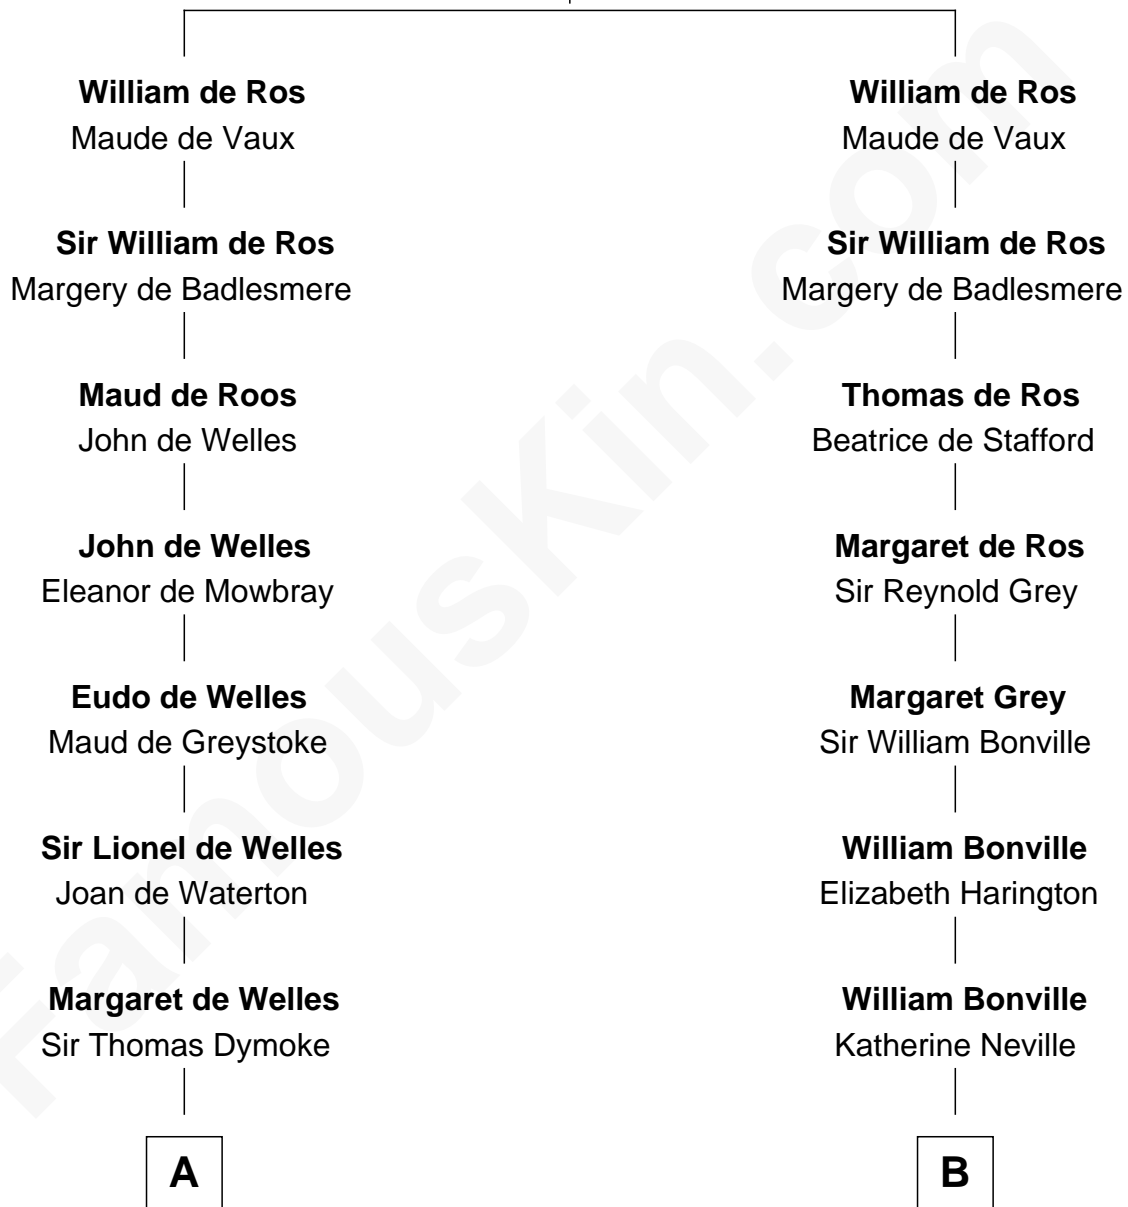

# FamousKin.com Relationship Chart of

**Ichabod Goodwin**

*27th Governor of New Hampshire*

18th cousin 1 time removed of

**John Brown**

*American Abolitionist*

**Sir Robert de Ros**

Isabel de Aubeney

**C**

**Samuel Goodwin**  
Anna Thompson Gerrish

**Ichabod Goodwin**  
*27th Governor of New Hampshire*

**D**

**Ruth Humphrey**  
Gideon Mills

**Ruth Mills**  
Owen Brown

**John Brown**  
*American Abolitionist*