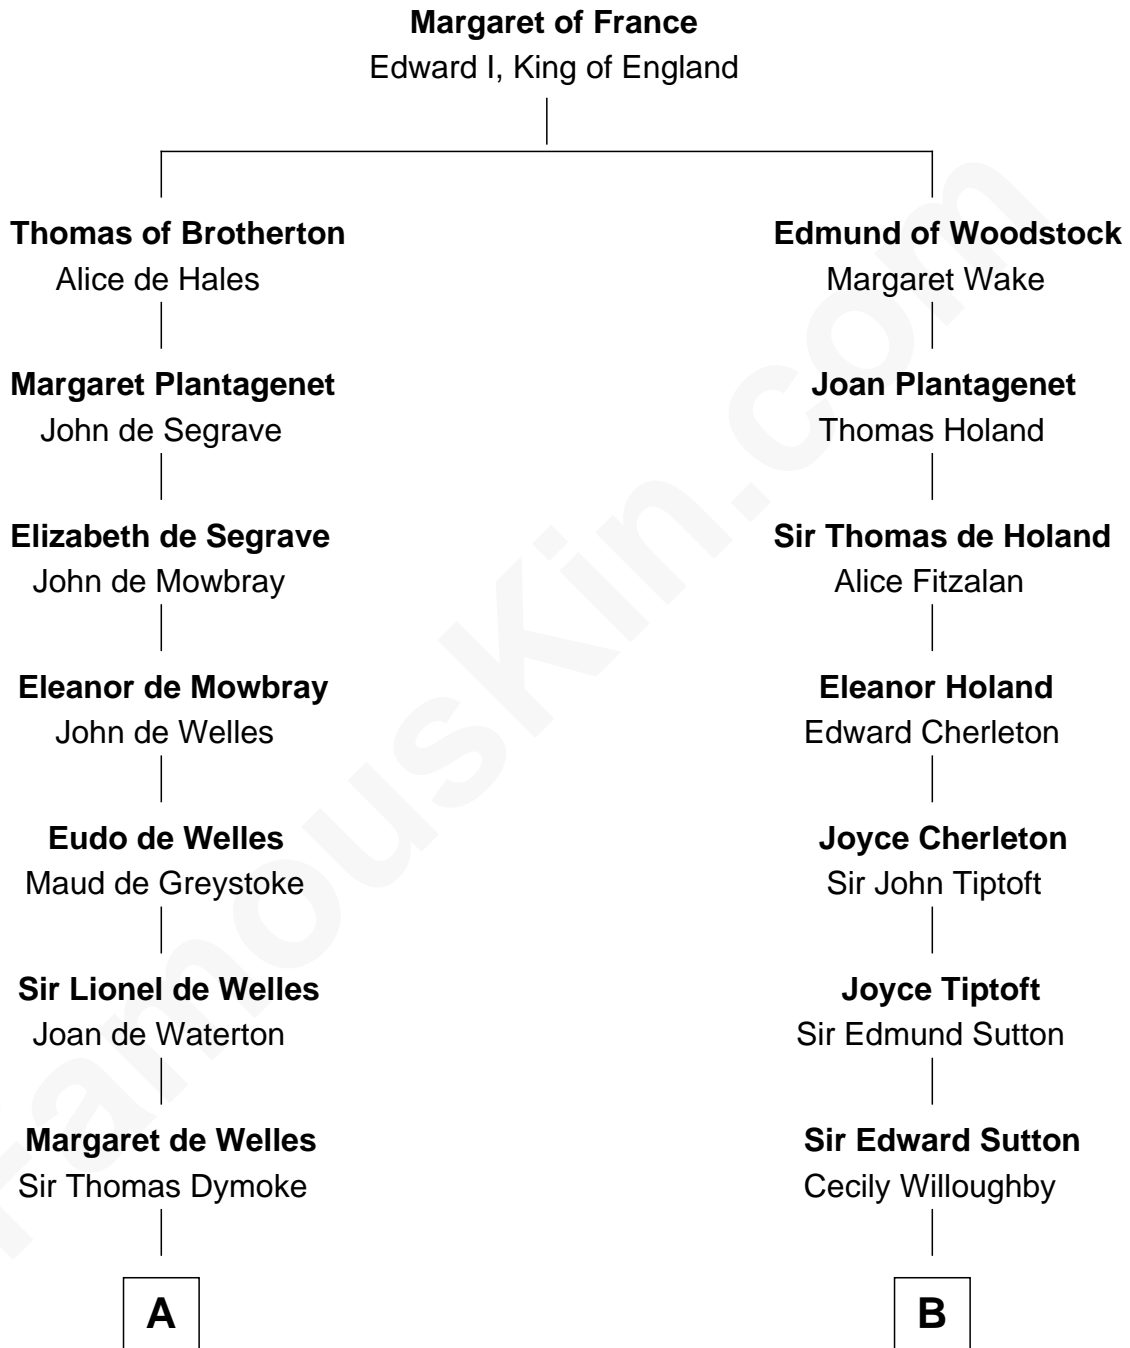

FamousKin.com Relationship Chart of

Ichabod Goodwin

27th Governor of New Hampshire

18th cousin of

John Brown

American Abolitionist

C

Samuel Goodwin
Anna Thompson Gerrish

Ichabod Goodwin
27th Governor of New Hampshire

D

Ruth Mills
Owen Brown

John Brown
American Abolitionist

FamousKin.com