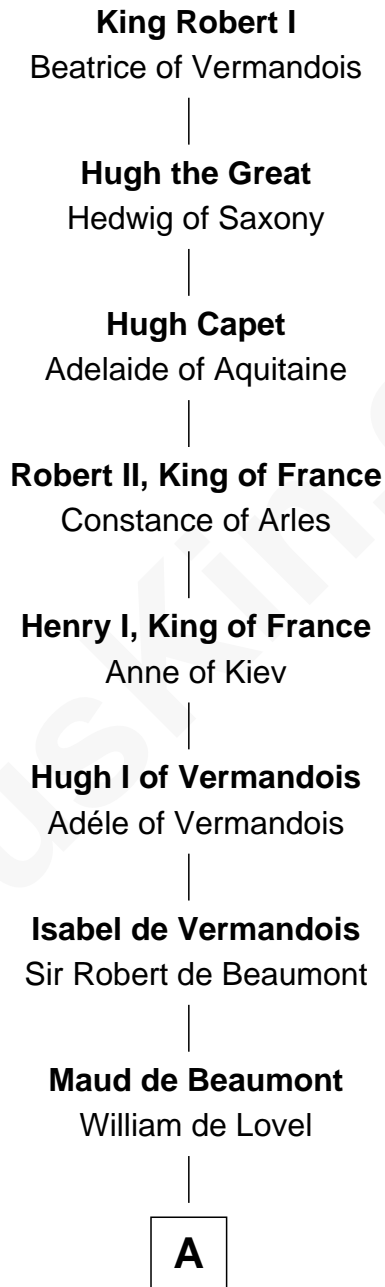

FamousKin.com Relationship Chart of

Ichabod Goodwin

27th Governor of New Hampshire

25th Great-grandson of

King Robert I

King of France

B

|
Sir James Perceval

Joan Kenne

|
Edmund Percival

Elizabeth Yorke

|
Christian Percival

Richard Lowle

|
Percival Lowell

Rebecca - - - - -

|
Joanna Lowell