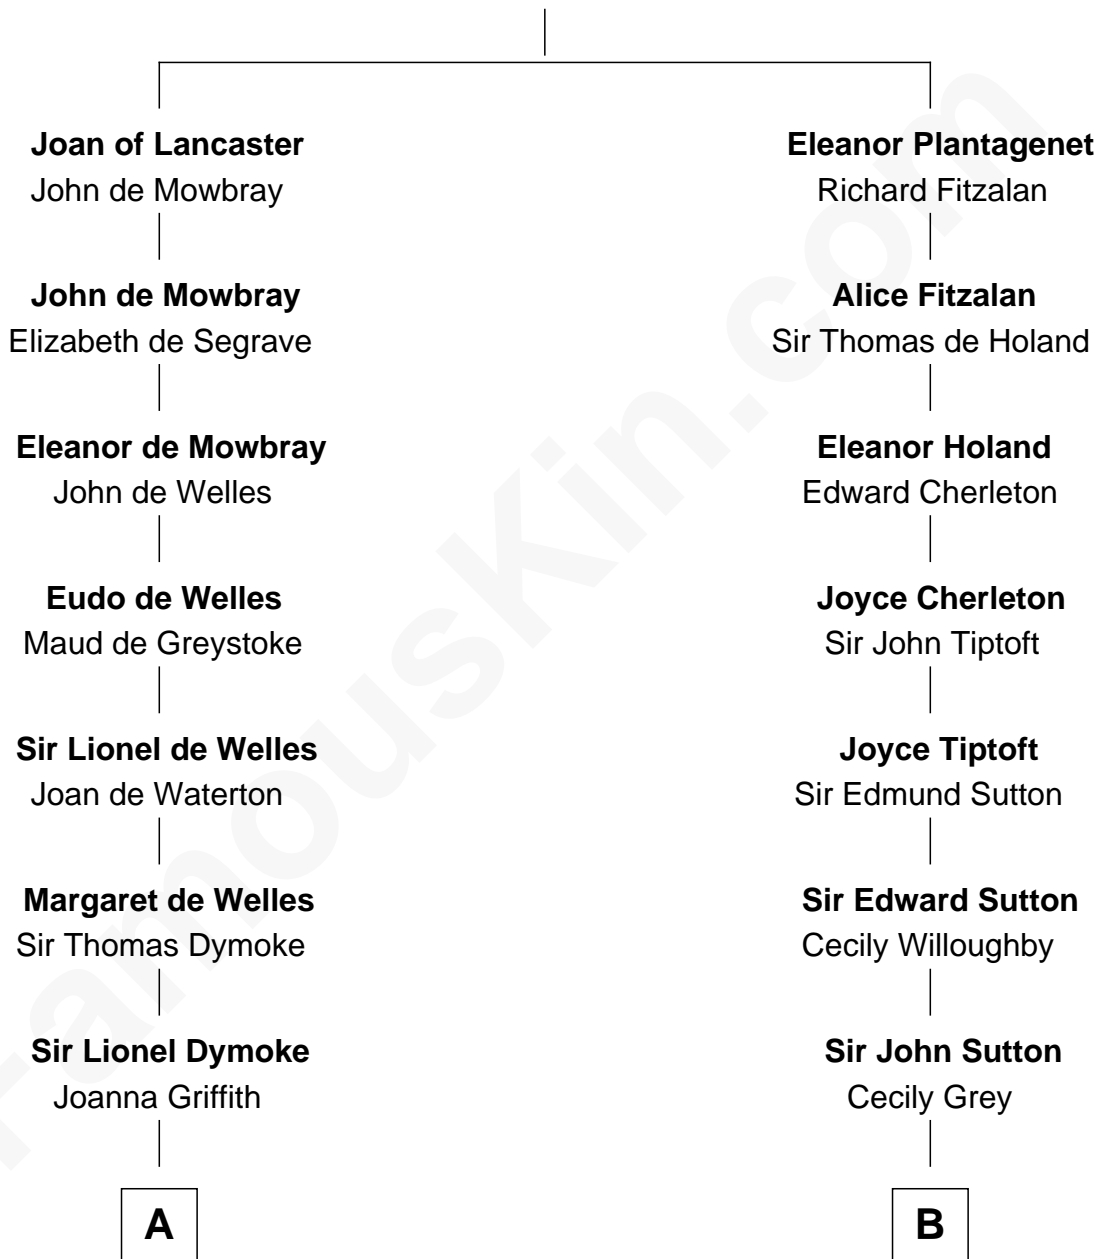

FamousKin.com Relationship Chart of

Ichabod Goodwin

27th Governor of New Hampshire

17th cousin 2 times removed of

James Sherman

27th U.S. Vice-President

Henry Plantagenet

Maud de Chaworth

C

Frances Lucretia Williams

Richard Winslow Sherman

Mary Frances Sherman

Richard Updike Sherman

James Sherman

27th U.S. Vice-President

FamousKin.com