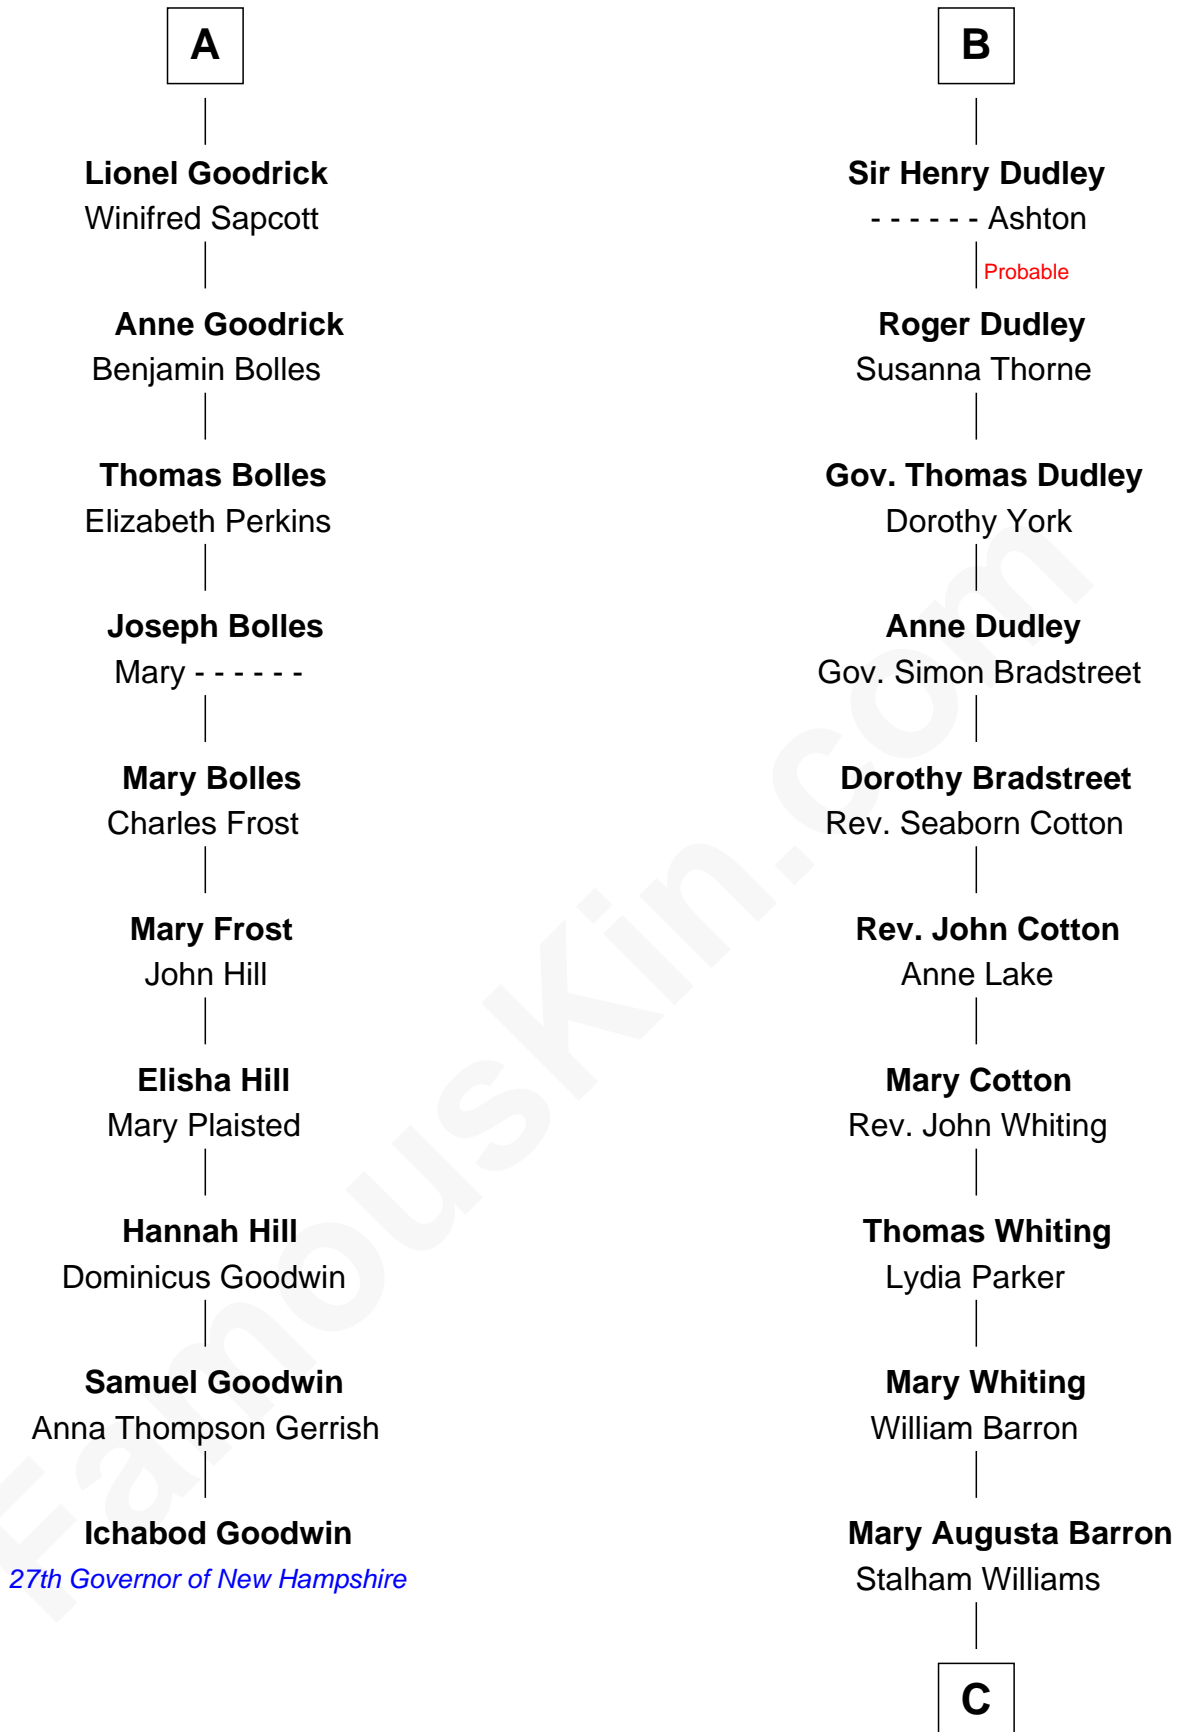

FamousKin.com Relationship Chart of

Ichabod Goodwin

27th Governor of New Hampshire

16th cousin 3 times removed of

James Sherman

27th U.S. Vice-President

C

Frances Lucretia Williams

Richard Winslow Sherman

Mary Frances Sherman

Richard Updike Sherman

James Sherman

27th U.S. Vice-President

FamousKin.com