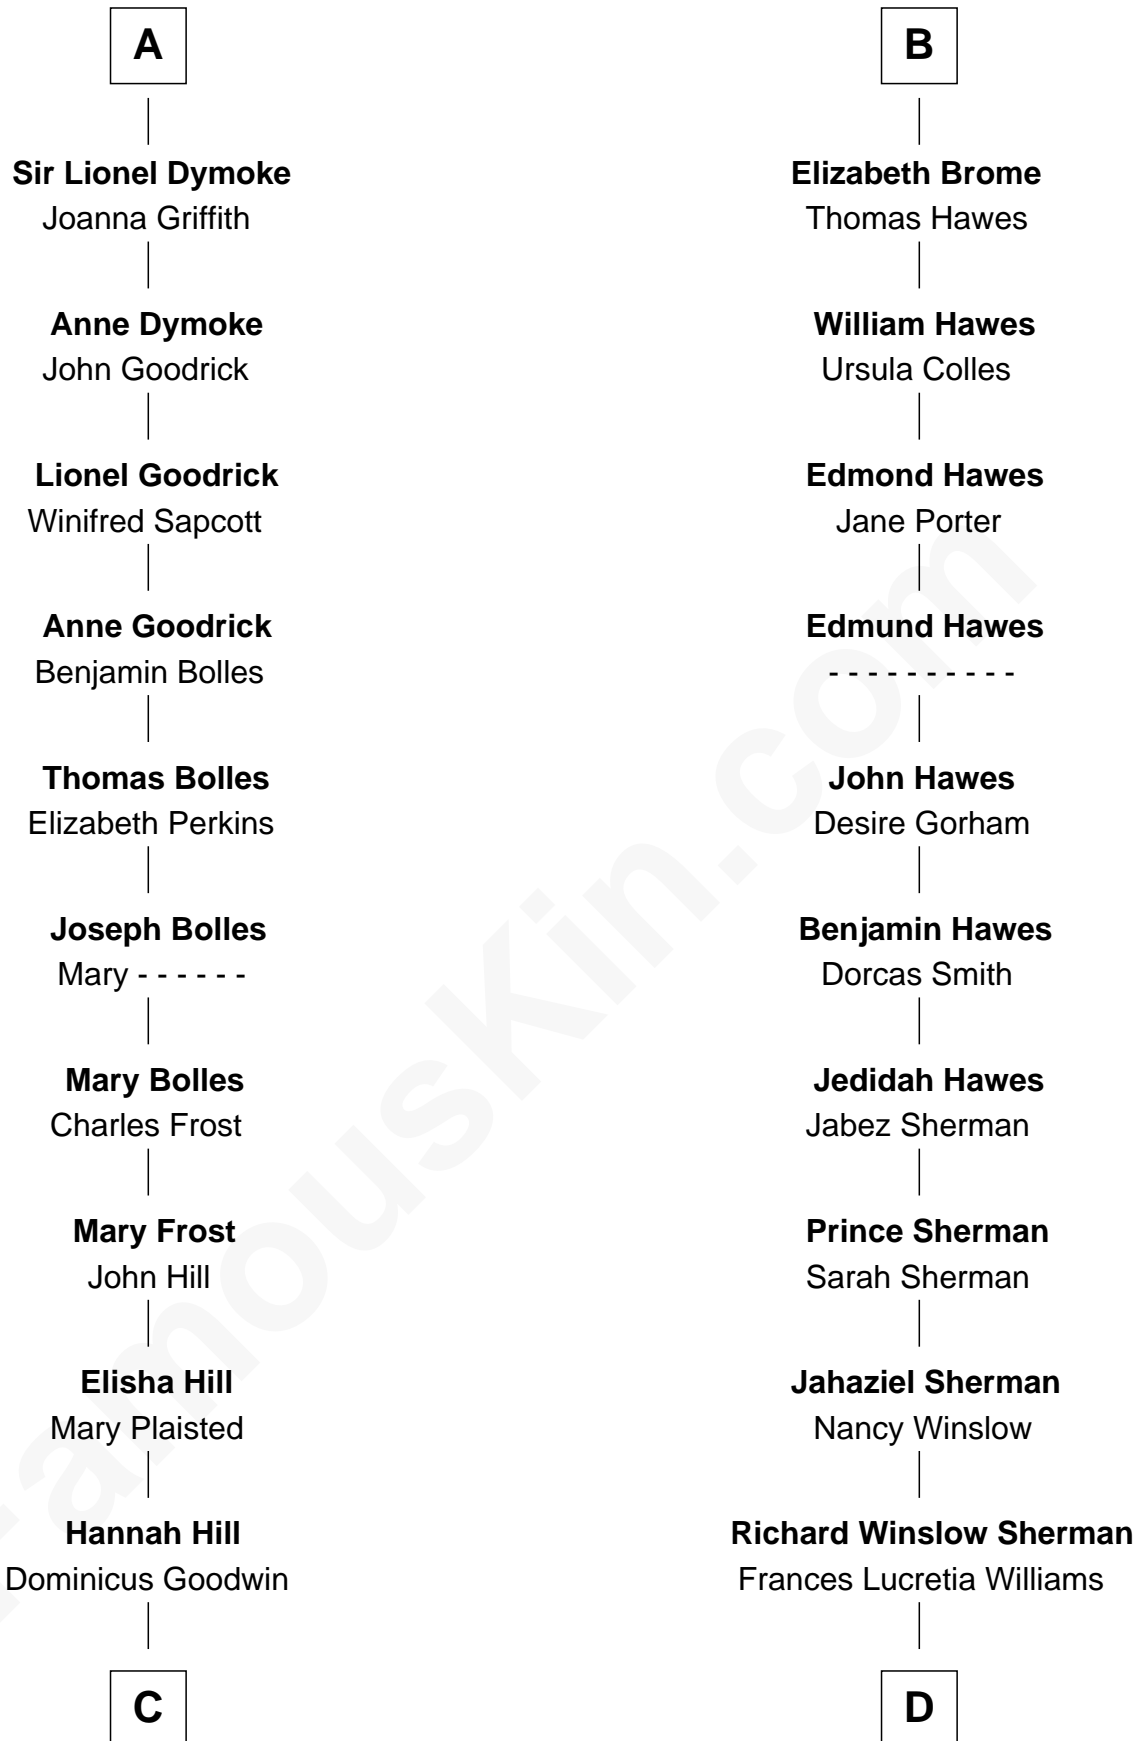

FamousKin.com Relationship Chart of

Ichabod Goodwin

27th Governor of New Hampshire

18th cousin of

James Sherman

27th U.S. Vice-President

Sir Robert de Ros

Isabel de Aubeney

C

Samuel Goodwin
Anna Thompson Gerrish

Ichabod Goodwin
27th Governor of New Hampshire

D

Mary Frances Sherman
Richard Updike Sherman

James Sherman
27th U.S. Vice-President

FamousKin.com