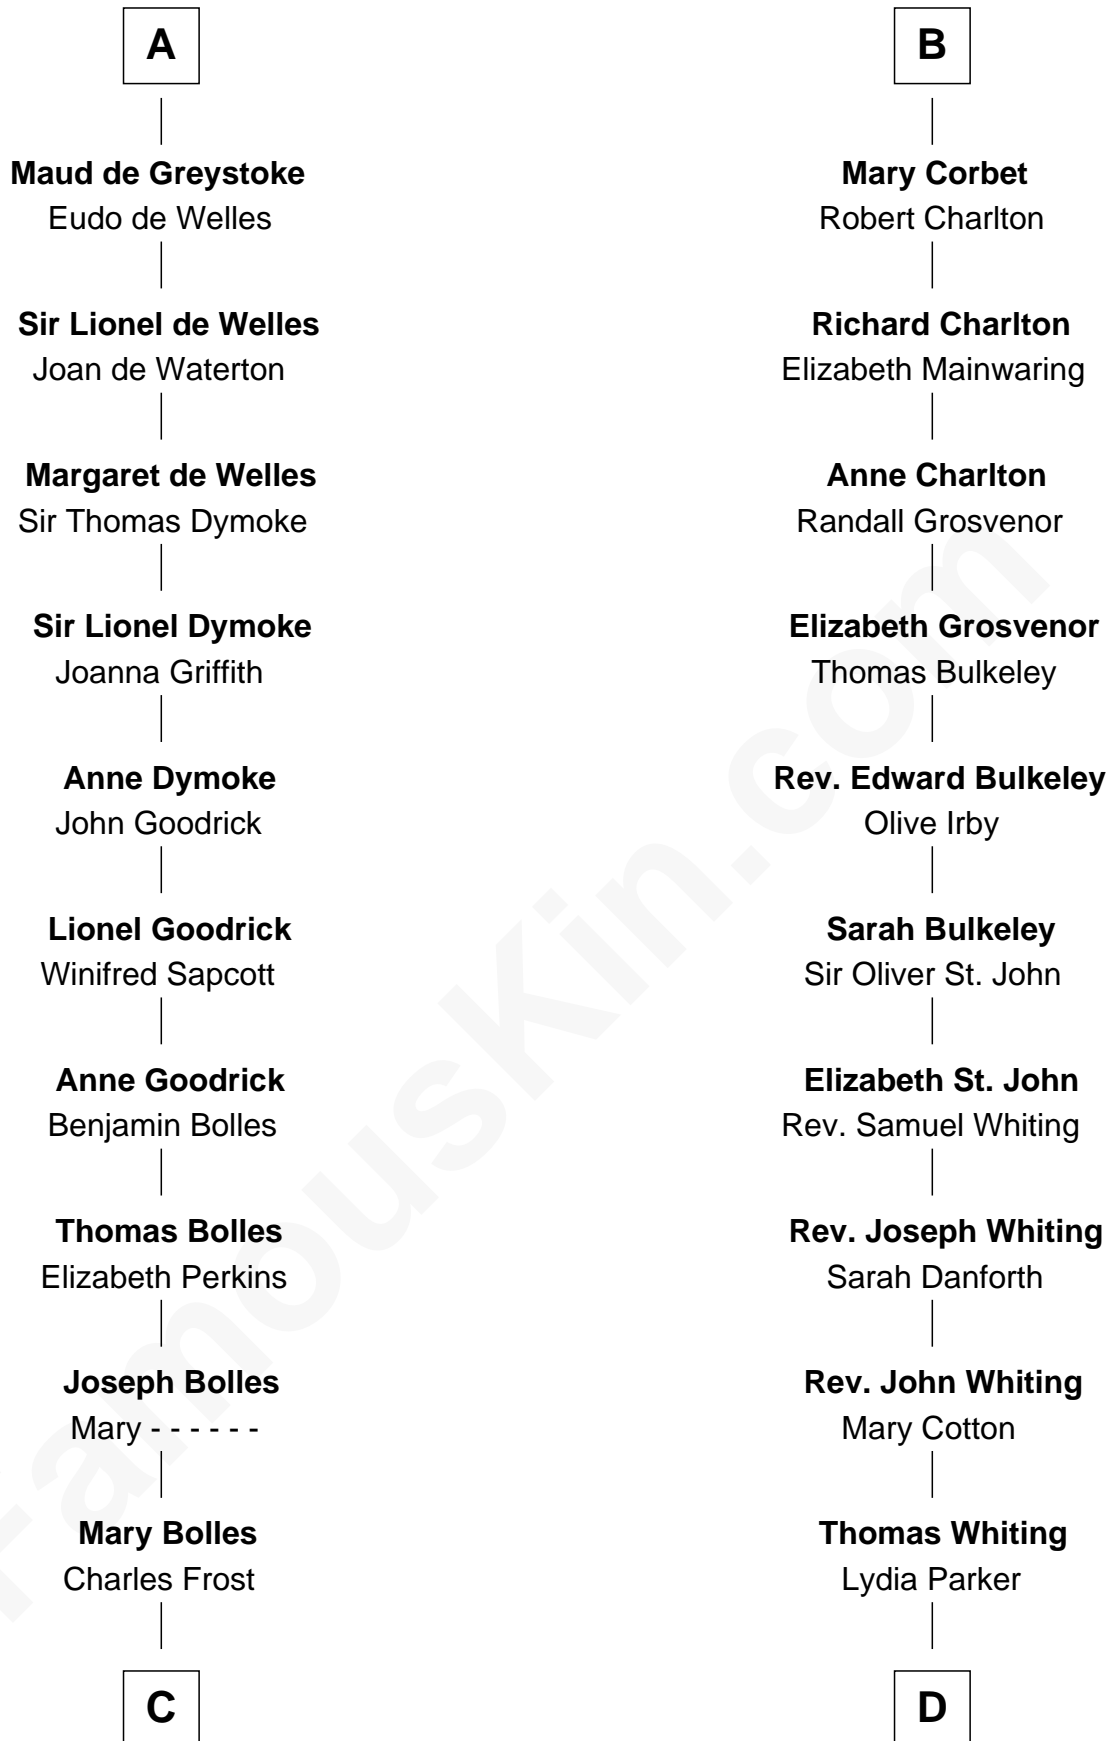

FamousKin.com Relationship Chart of

Ichabod Goodwin

27th Governor of New Hampshire

21st cousin of

James Sherman

27th U.S. Vice-President

C

Mary Frost

John Hill

Elisha Hill

Mary Plaisted

Hannah Hill

Dominicus Goodwin

Samuel Goodwin

Anna Thompson Gerrish

Ichabod Goodwin