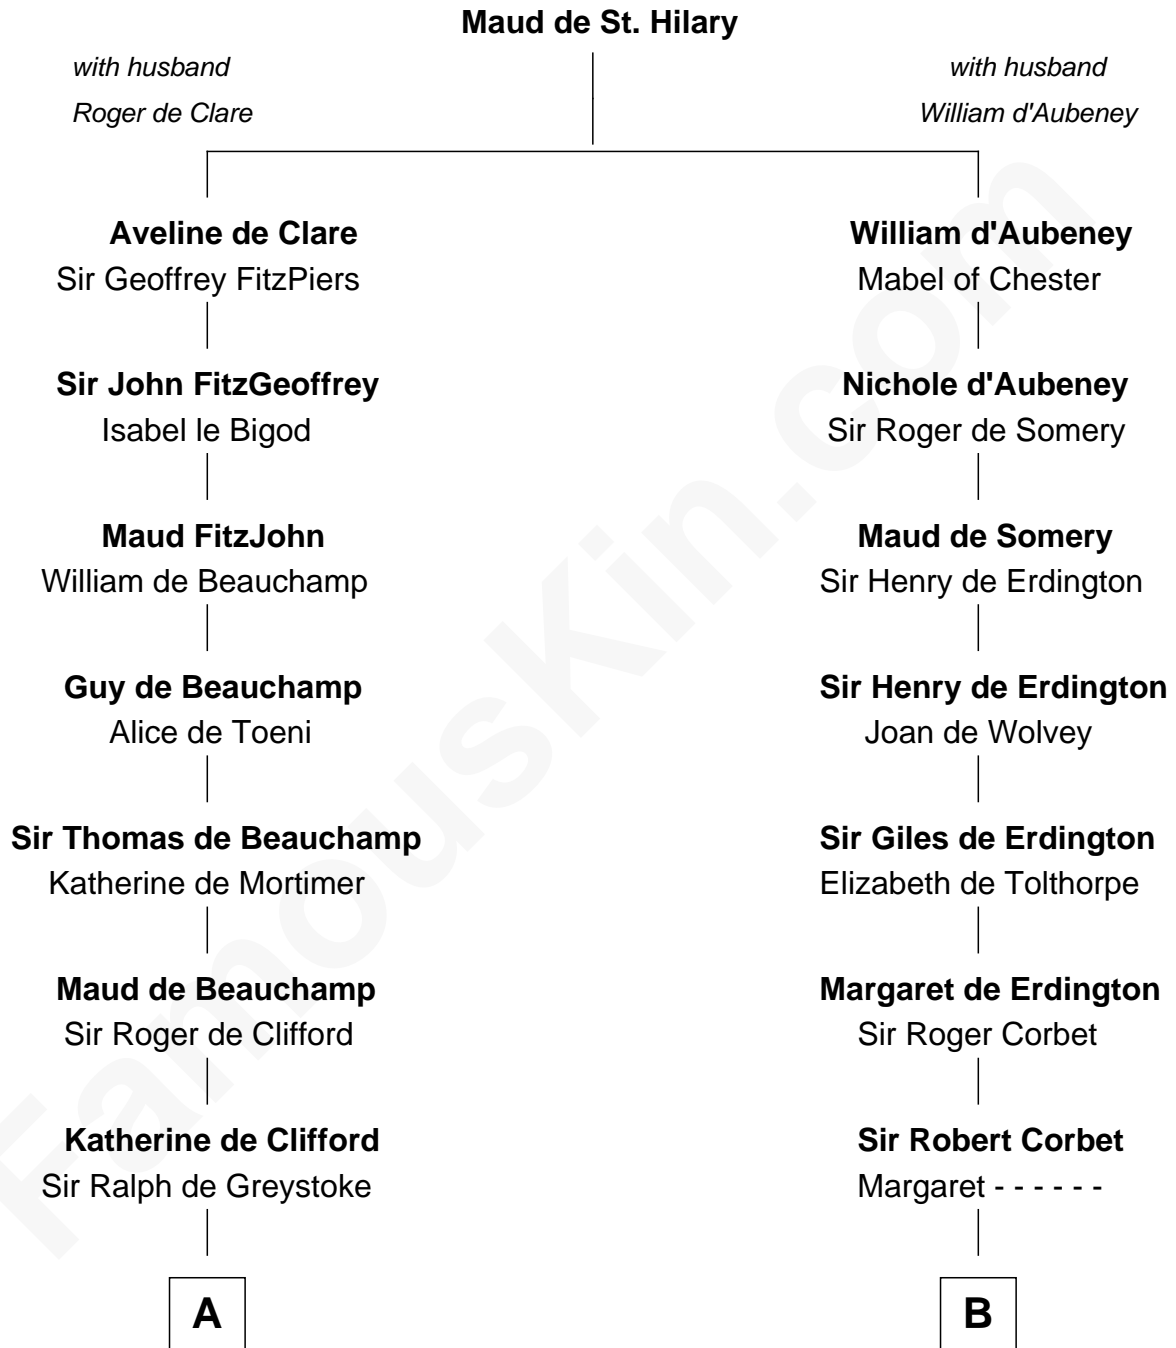

FamousKin.com Relationship Chart of

Ichabod Goodwin

27th Governor of New Hampshire

21st cousin of

James Sherman

27th U.S. Vice-President

C

Mary Frost

John Hill

Elisha Hill

Mary Plaisted

Hannah Hill

Dominicus Goodwin

Samuel Goodwin

Anna Thompson Gerrish

Ichabod Goodwin