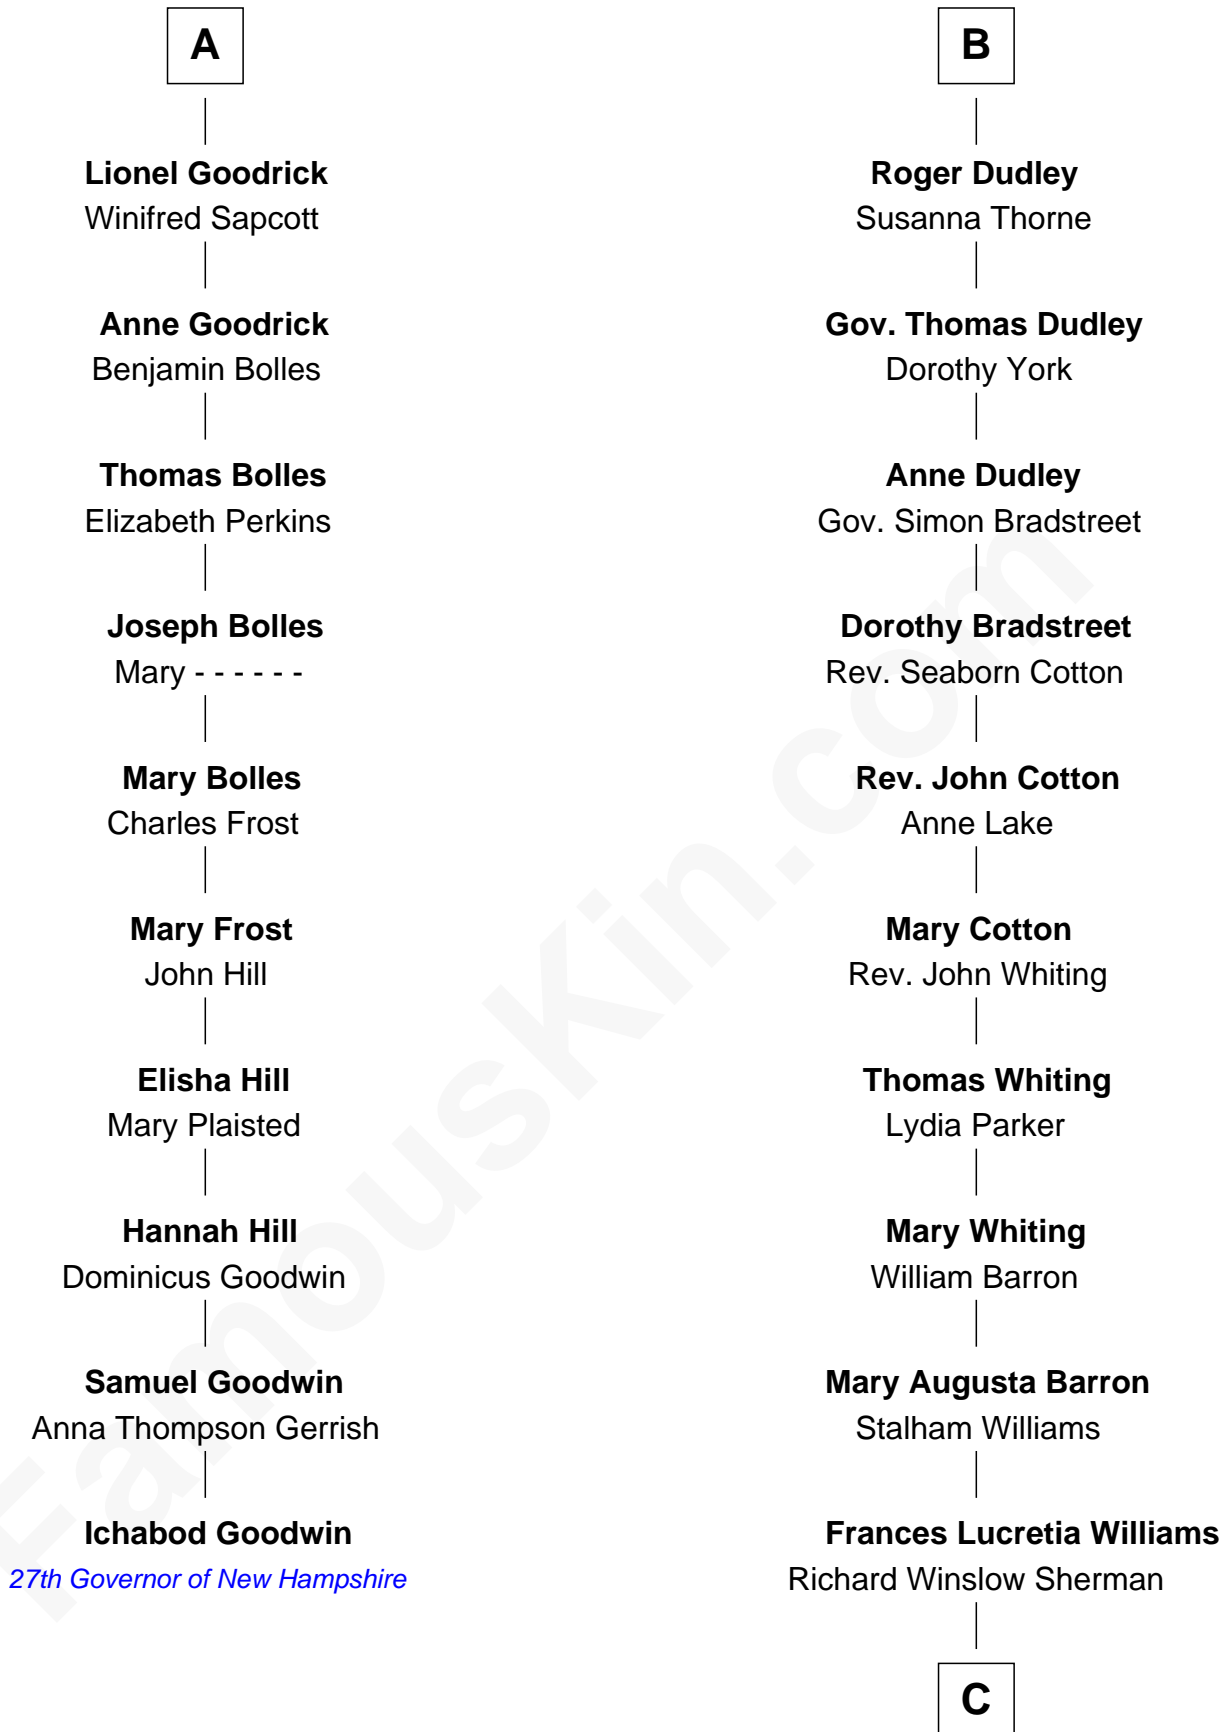

FamousKin.com Relationship Chart of

Ichabod Goodwin

27th Governor of New Hampshire

16th cousin 2 times removed of

James Sherman

27th U.S. Vice-President

Sir Henry de Percy

Idoine de Clifford

C

Mary Frances Sherman
Richard Updike Sherman

James Sherman
27th U.S. Vice-President

FamousKin.com