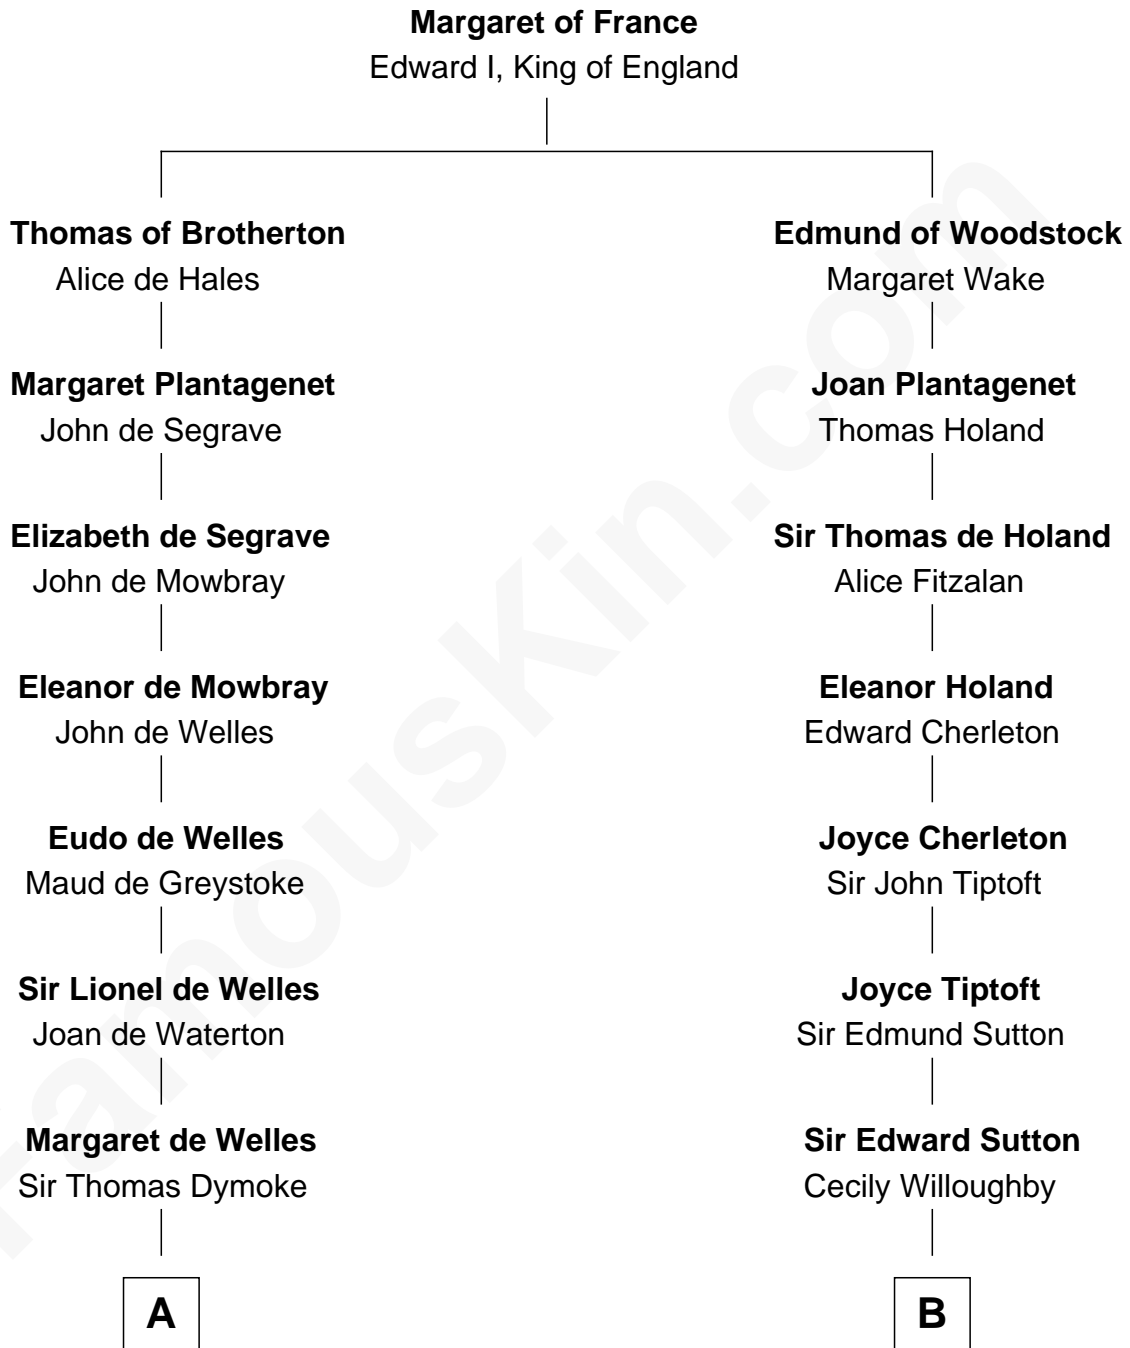

FamousKin.com Relationship Chart of

Ichabod Goodwin

27th Governor of New Hampshire

18th cousin 2 times removed of

James Sherman

27th U.S. Vice-President

C

Samuel Goodwin
Anna Thompson Gerrish

Ichabod Goodwin
27th Governor of New Hampshire

D

Mary Augusta Barron
Stalham Williams

Frances Lucretia Williams
Richard Winslow Sherman

Mary Frances Sherman
Richard Updike Sherman

James Sherman
27th U.S. Vice-President