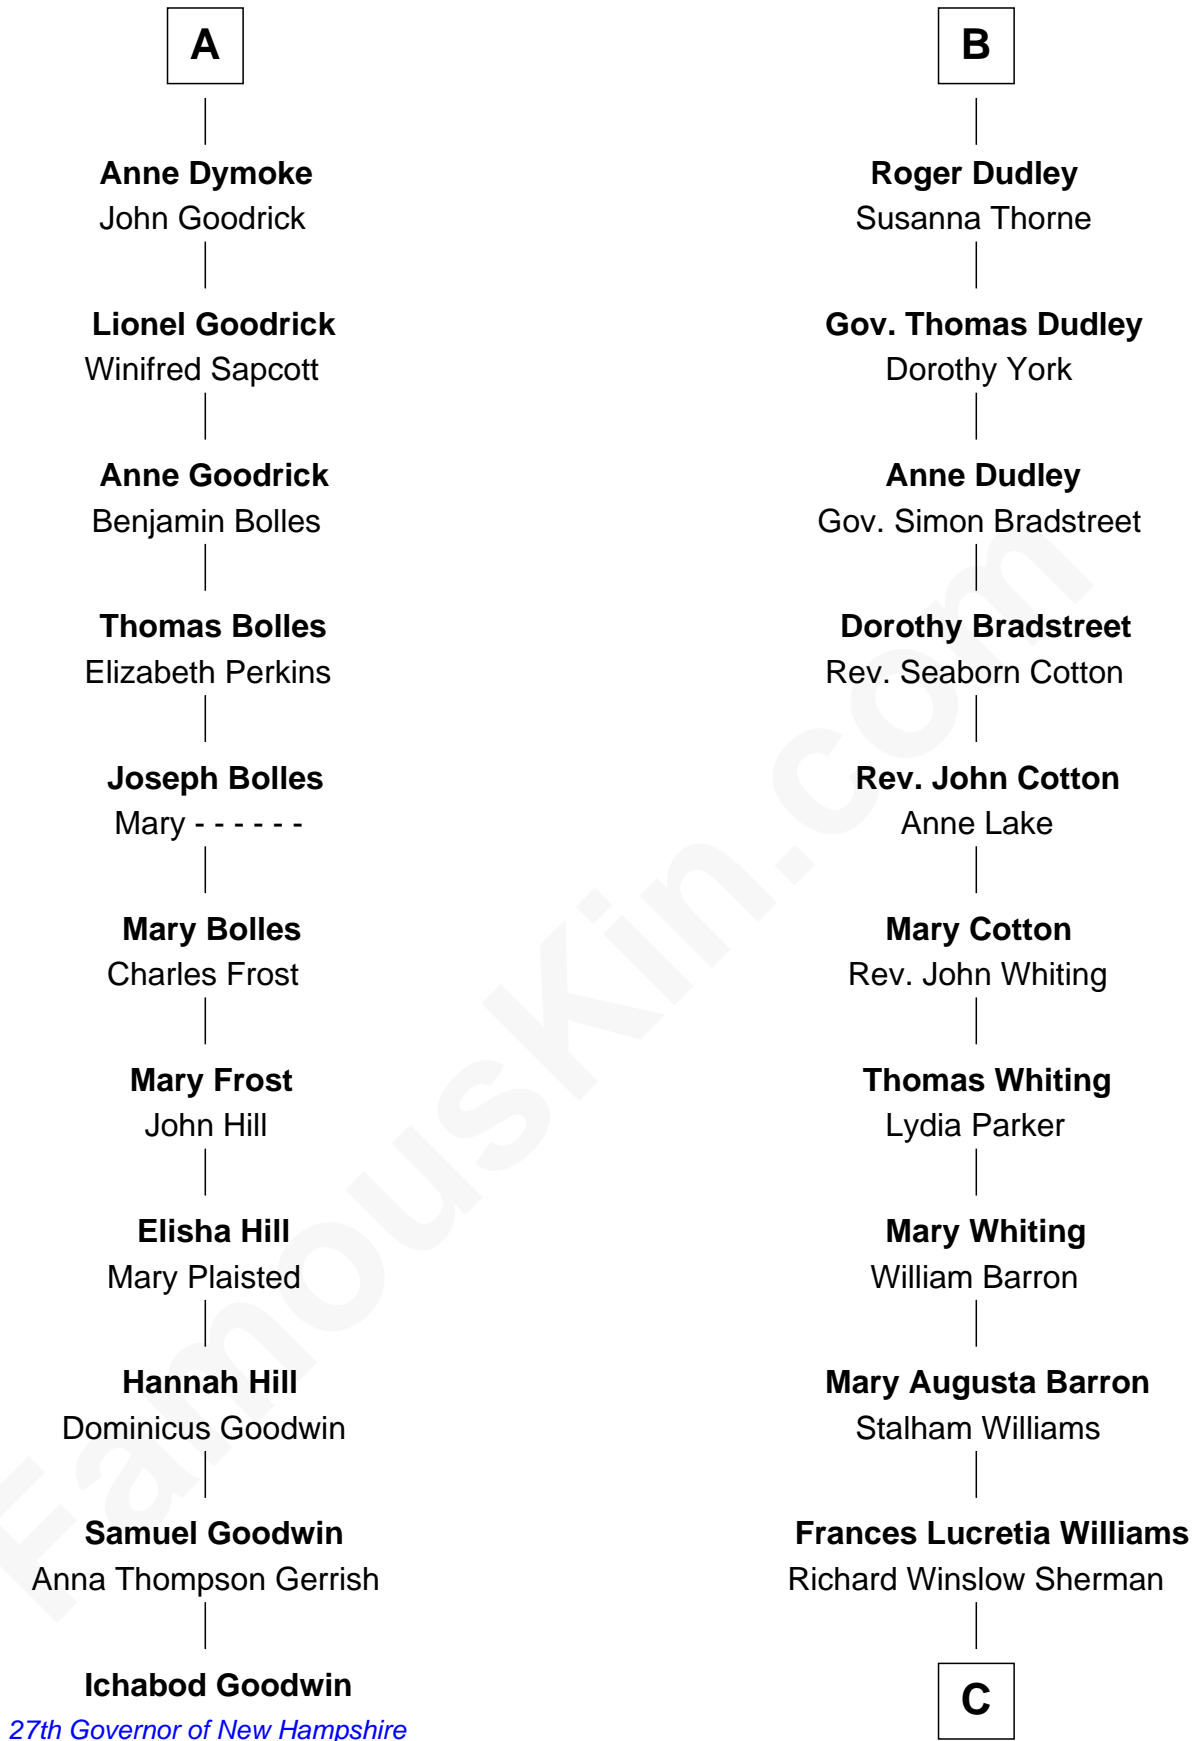

FamousKin.com Relationship Chart of

Ichabod Goodwin

27th Governor of New Hampshire

17th cousin 1 time removed of

James Sherman

27th U.S. Vice-President

Sir Maurice de Berkeley

Eve la Zouche