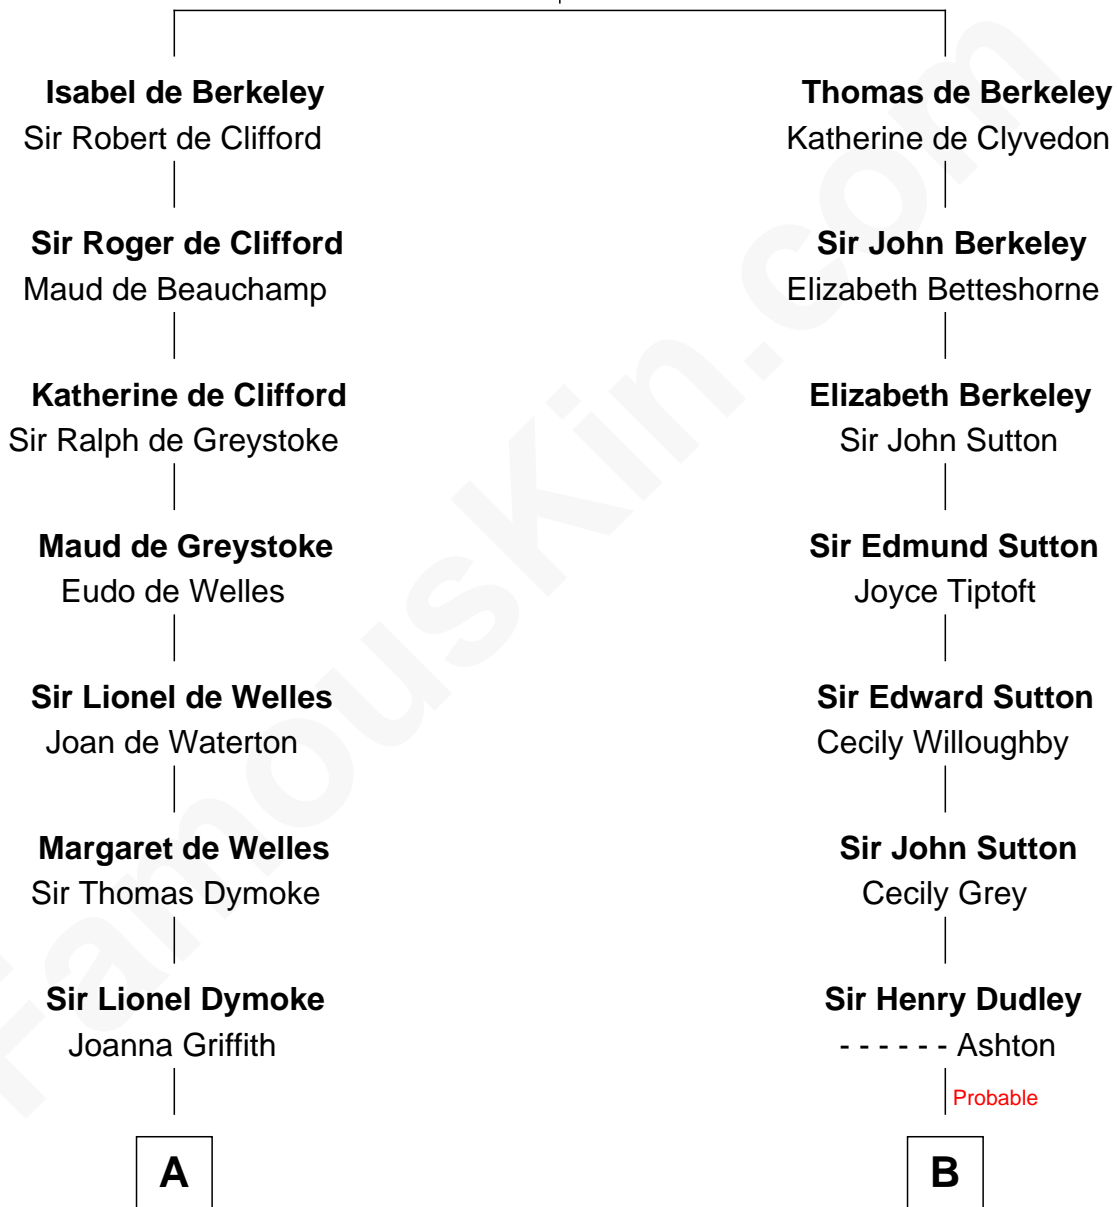

FamousKin.com Relationship Chart of

Ichabod Goodwin

27th Governor of New Hampshire

17th cousin 1 time removed of

James Sherman

27th U.S. Vice-President

Sir Maurice de Berkeley

Eve la Zouche

C

|
Mary Frances Sherman
Richard Updike Sherman

|
James Sherman
27th U.S. Vice-President

FamousKin.com