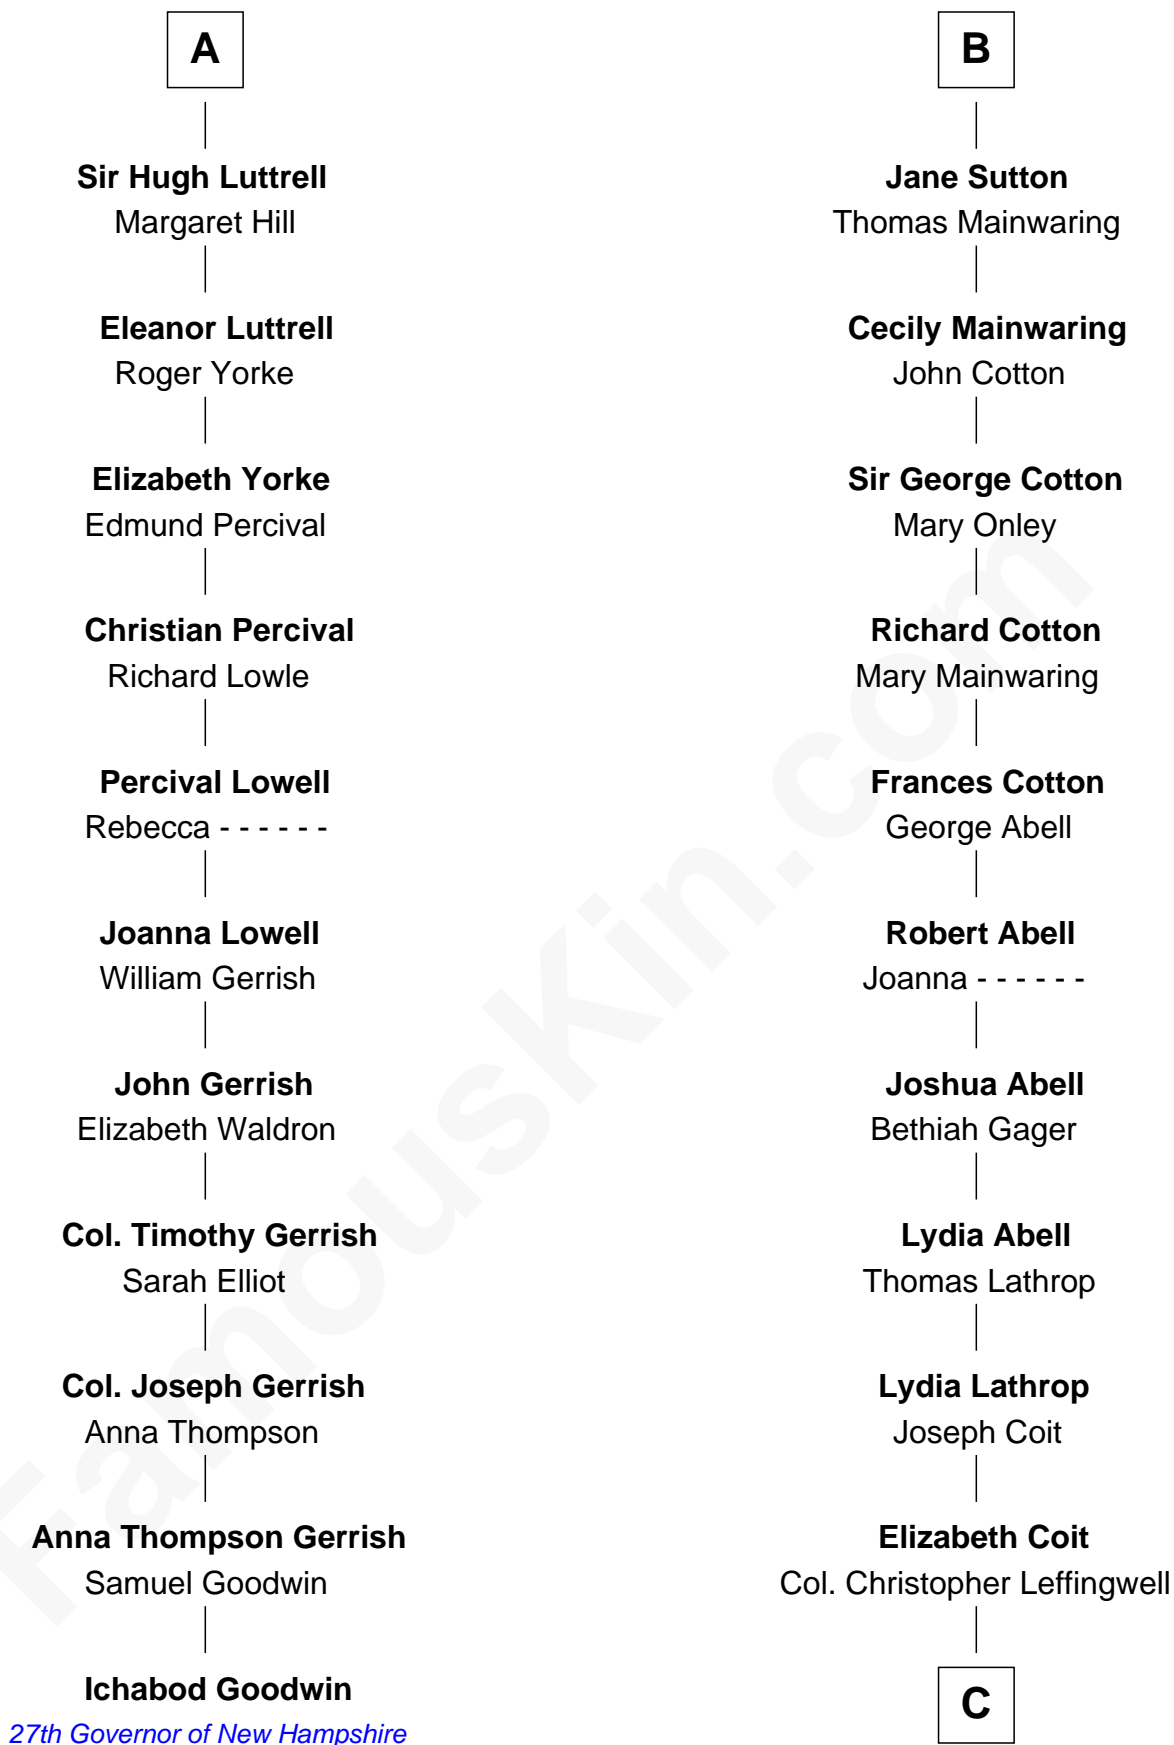

FamousKin.com Relationship Chart of

Ichabod Goodwin

27th Governor of New Hampshire

17th cousin 4 times removed of

Allen Dulles

5th Director of the C.I.A.

Sir Hugh le Despencer

Aveline Basset

C

Joanna Leffingwell

Charles Lathrop

Harriet Wadsworth Lathrop

Rev. Miron Winslow

Harriet Lathrop Winslow

Rev. John Welsh Dulles

Allen Macy Dulles