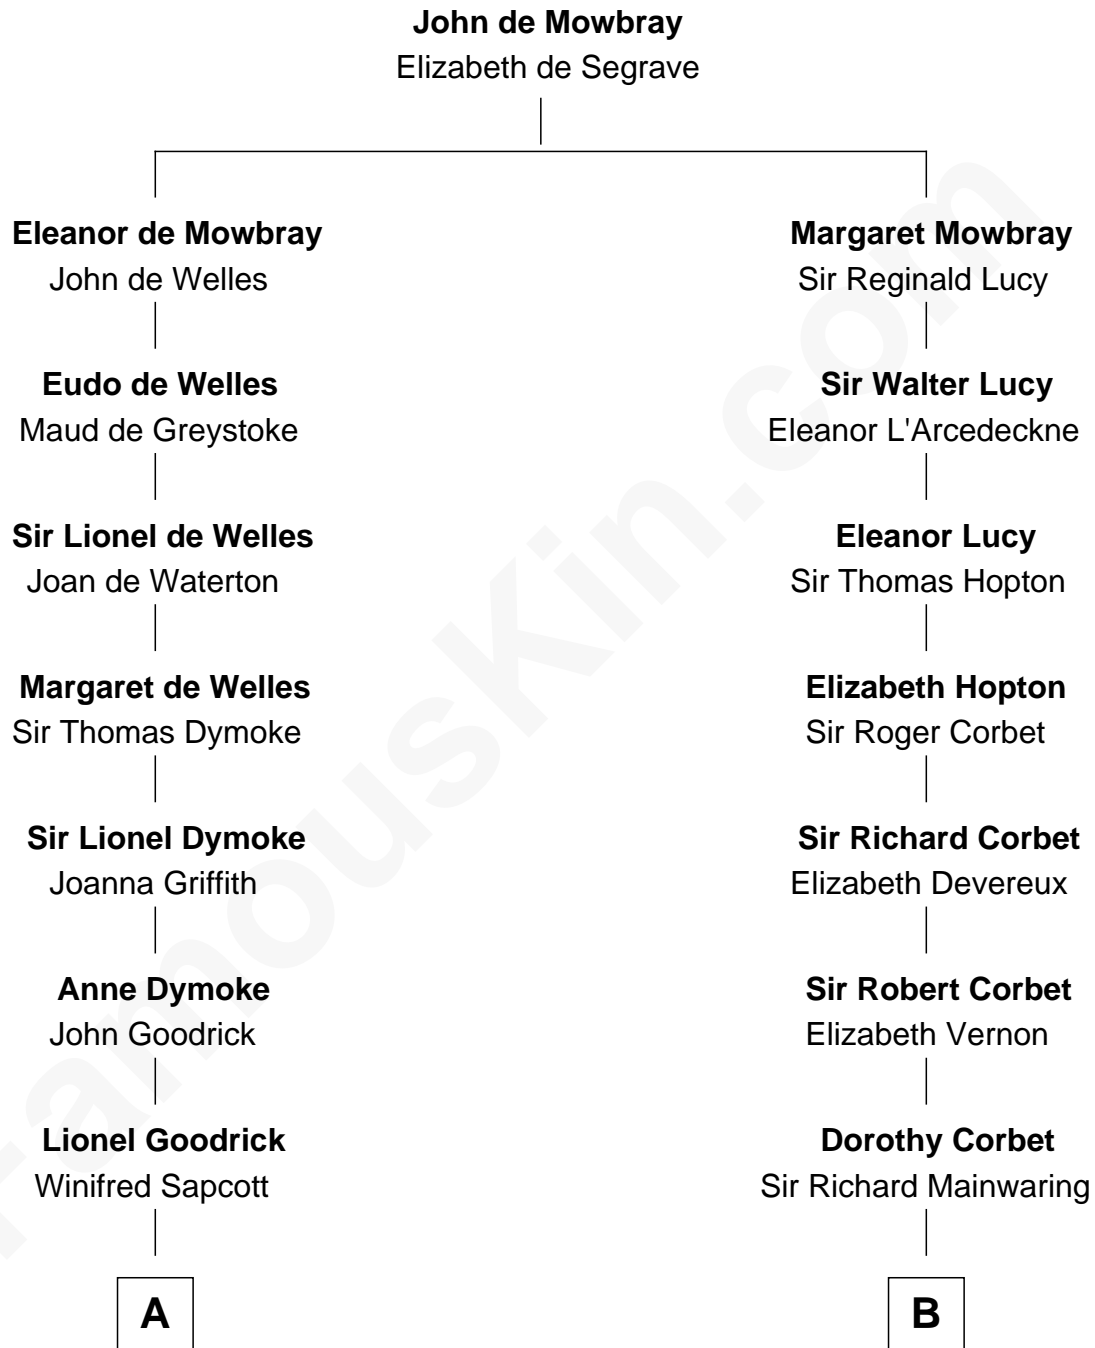

# FamousKin.com Relationship Chart of

**Ichabod Goodwin**

*27th Governor of New Hampshire*

**15th cousin 4 times removed of**

**Allen Dulles**

*5th Director of the C.I.A.*

**C**

**Harriet Lathrop Winslow**

Rev. John Welsh Dulles

**Allen Macy Dulles**

Edith Foster

**Allen Dulles**

*5th Director of the C.I.A.*

FamousKin.com