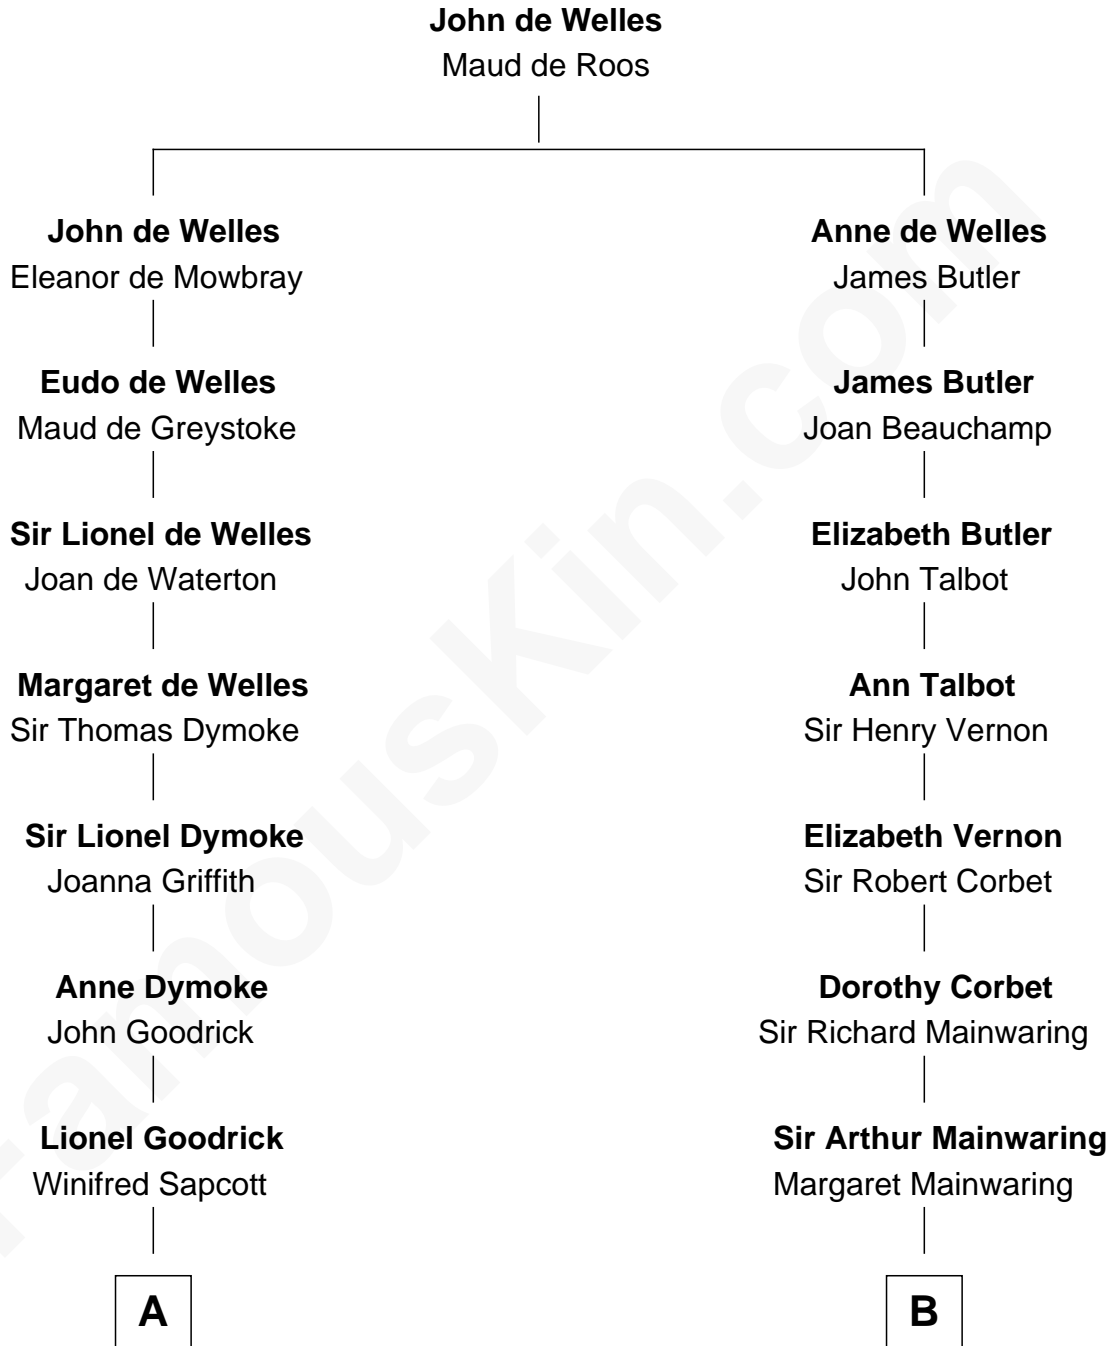

FamousKin.com Relationship Chart of

Ichabod Goodwin

27th Governor of New Hampshire

15th cousin 3 times removed of

John Foster Dulles

52nd U.S. Secretary of State

C

Allen Macy Dulles

Edith Foster

John Foster Dulles

52nd U.S. Secretary of State

FamousKin.com