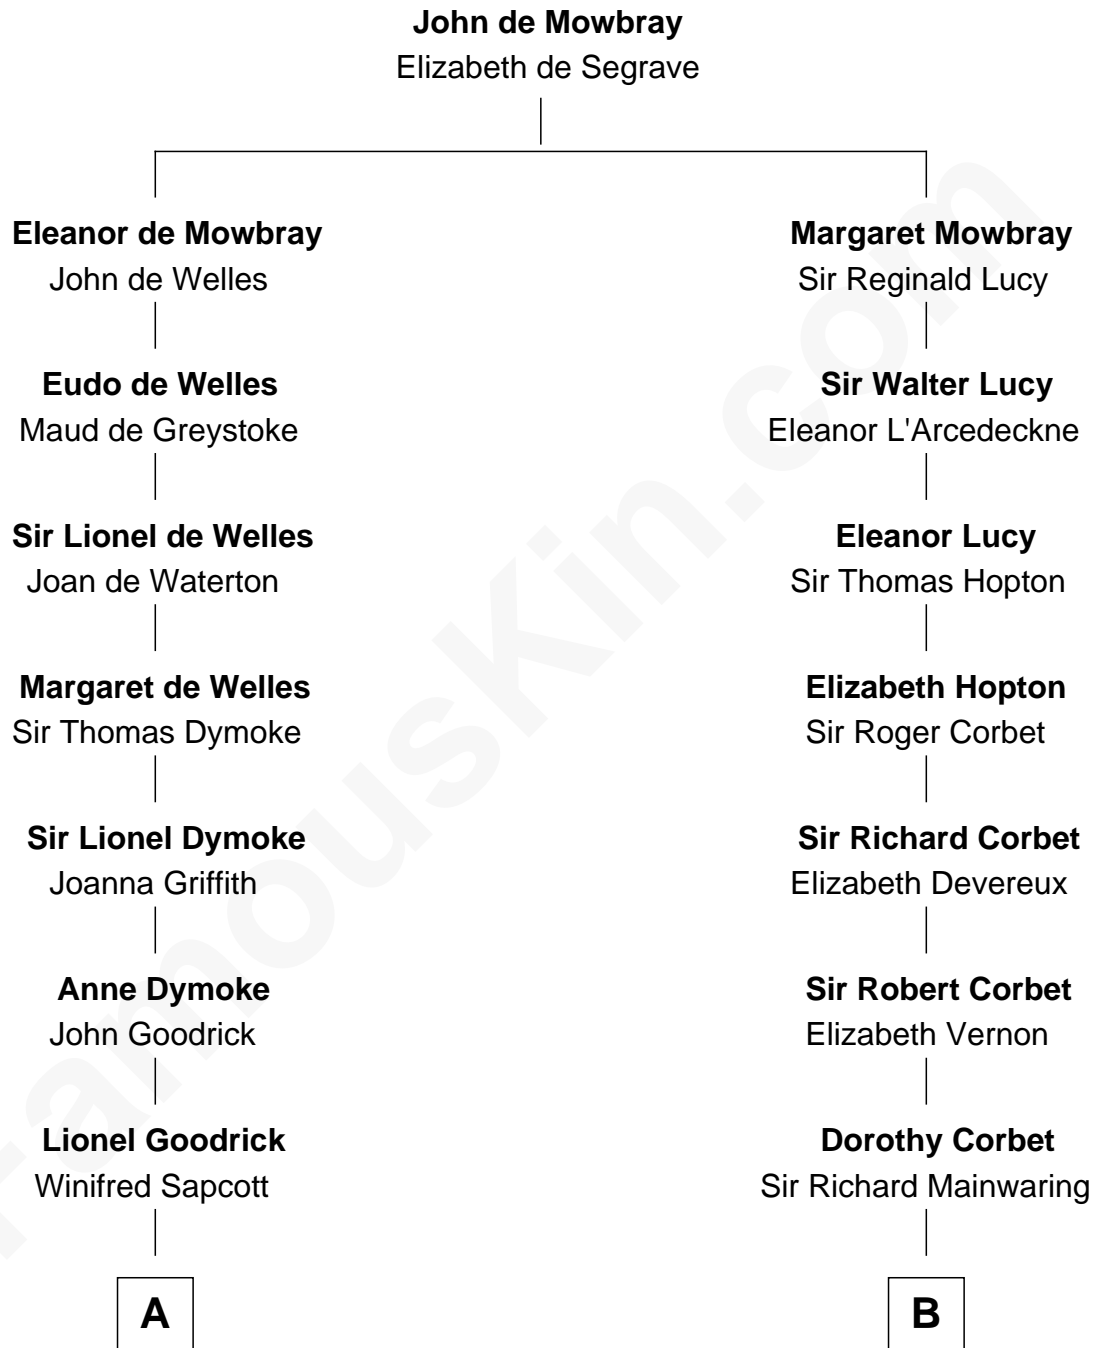

FamousKin.com Relationship Chart of

Ichabod Goodwin

27th Governor of New Hampshire

15th cousin 4 times removed of

John Foster Dulles

52nd U.S. Secretary of State

C

Harriet Lathrop Winslow

Rev. John Welsh Dulles

Allen Macy Dulles

Edith Foster

John Foster Dulles

52nd U.S. Secretary of State

FamousKin.com