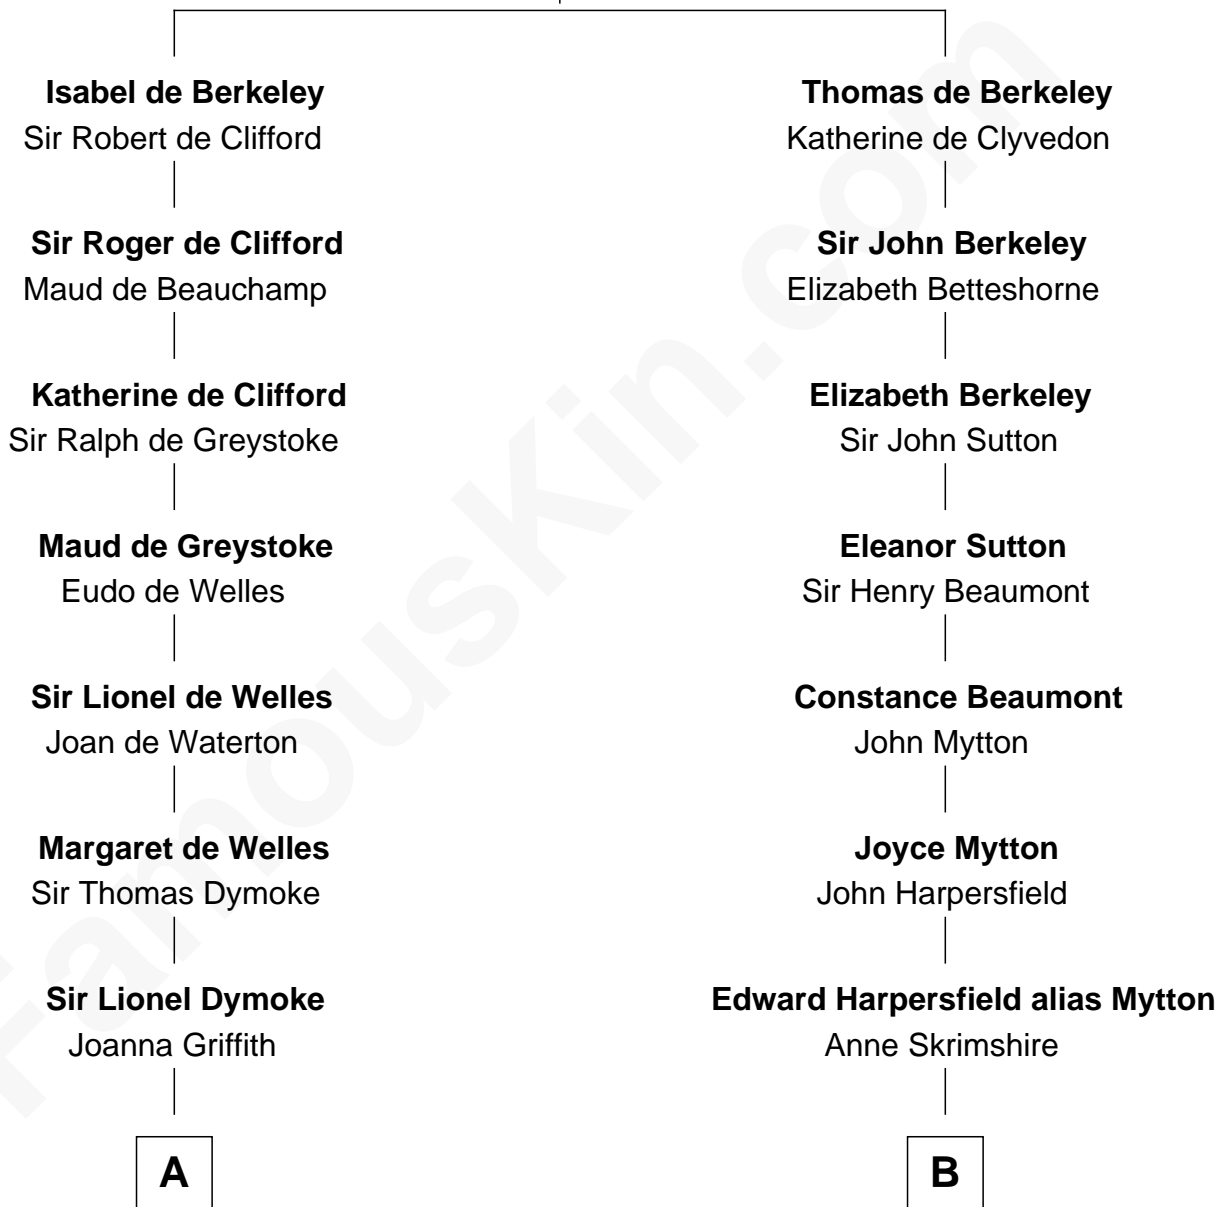

FamousKin.com Relationship Chart of

Ichabod Goodwin

27th Governor of New Hampshire

17th cousin 3 times removed of

Chevy Chase

Comedian, Actor and Writer

Sir Maurice de Berkeley

Eve la Zouche