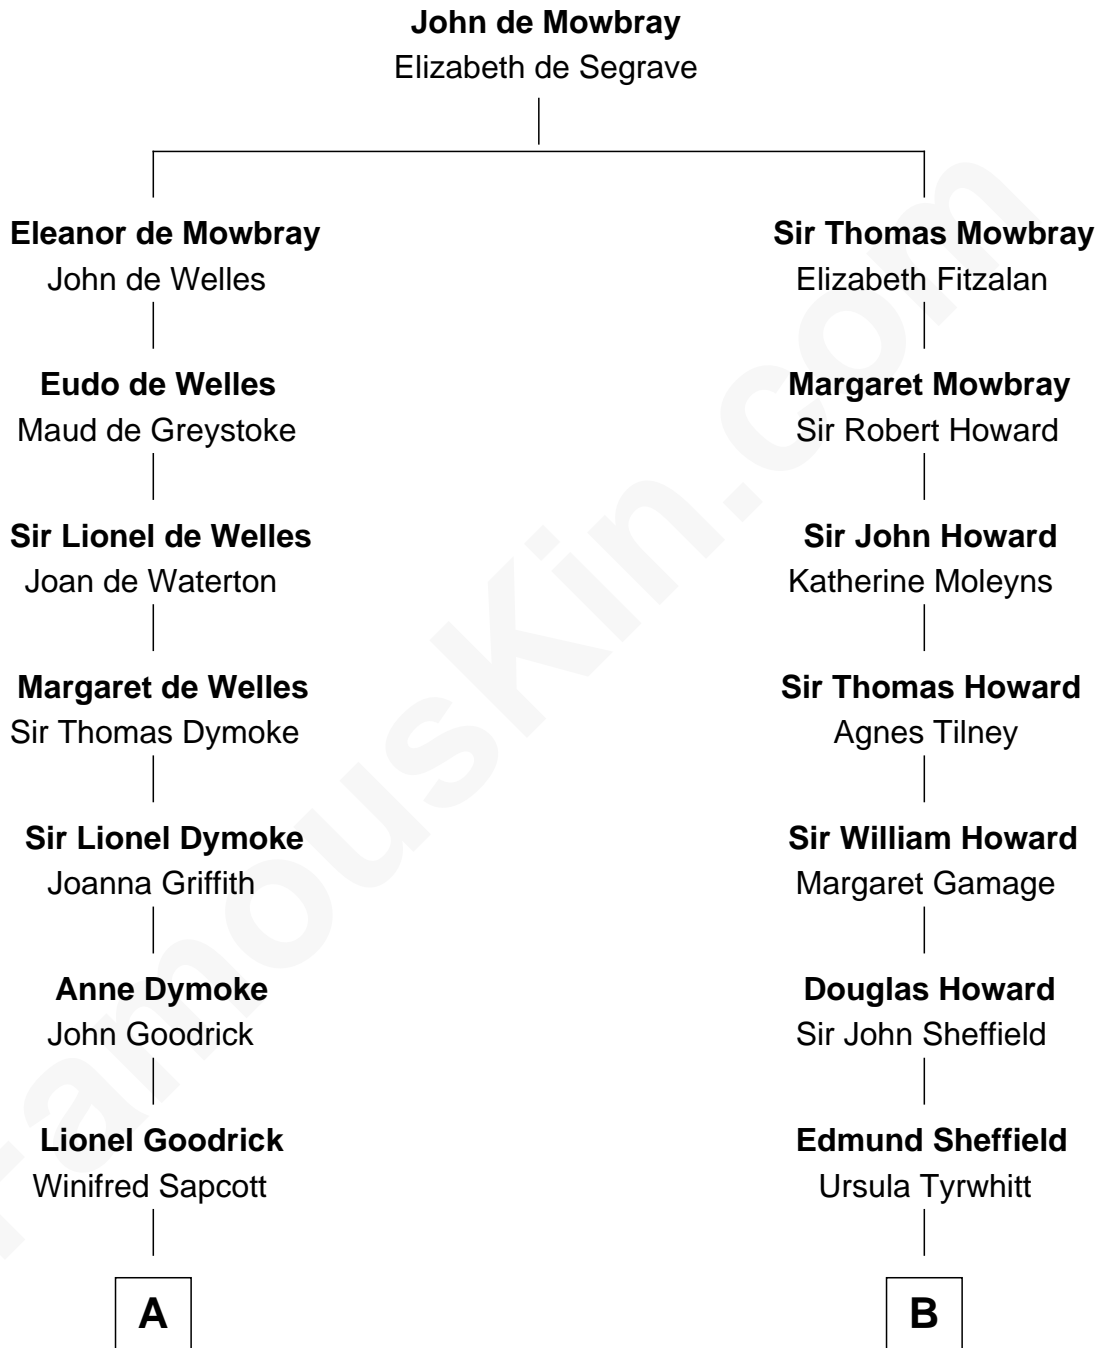

FamousKin.com Relationship Chart of

Ichabod Goodwin

27th Governor of New Hampshire

15th cousin 5 times removed of

Ellen DeGeneres

Comedienne and TV Personality

C

Alfred George DeGeneres

Julia E. Billiu

Elliot Everett DeGeneres

Ruth Elodie Martin

Elliot Everett DeGeneres

Betty Jane Pfeffer

Ellen DeGeneres

Comedienne and TV Personality