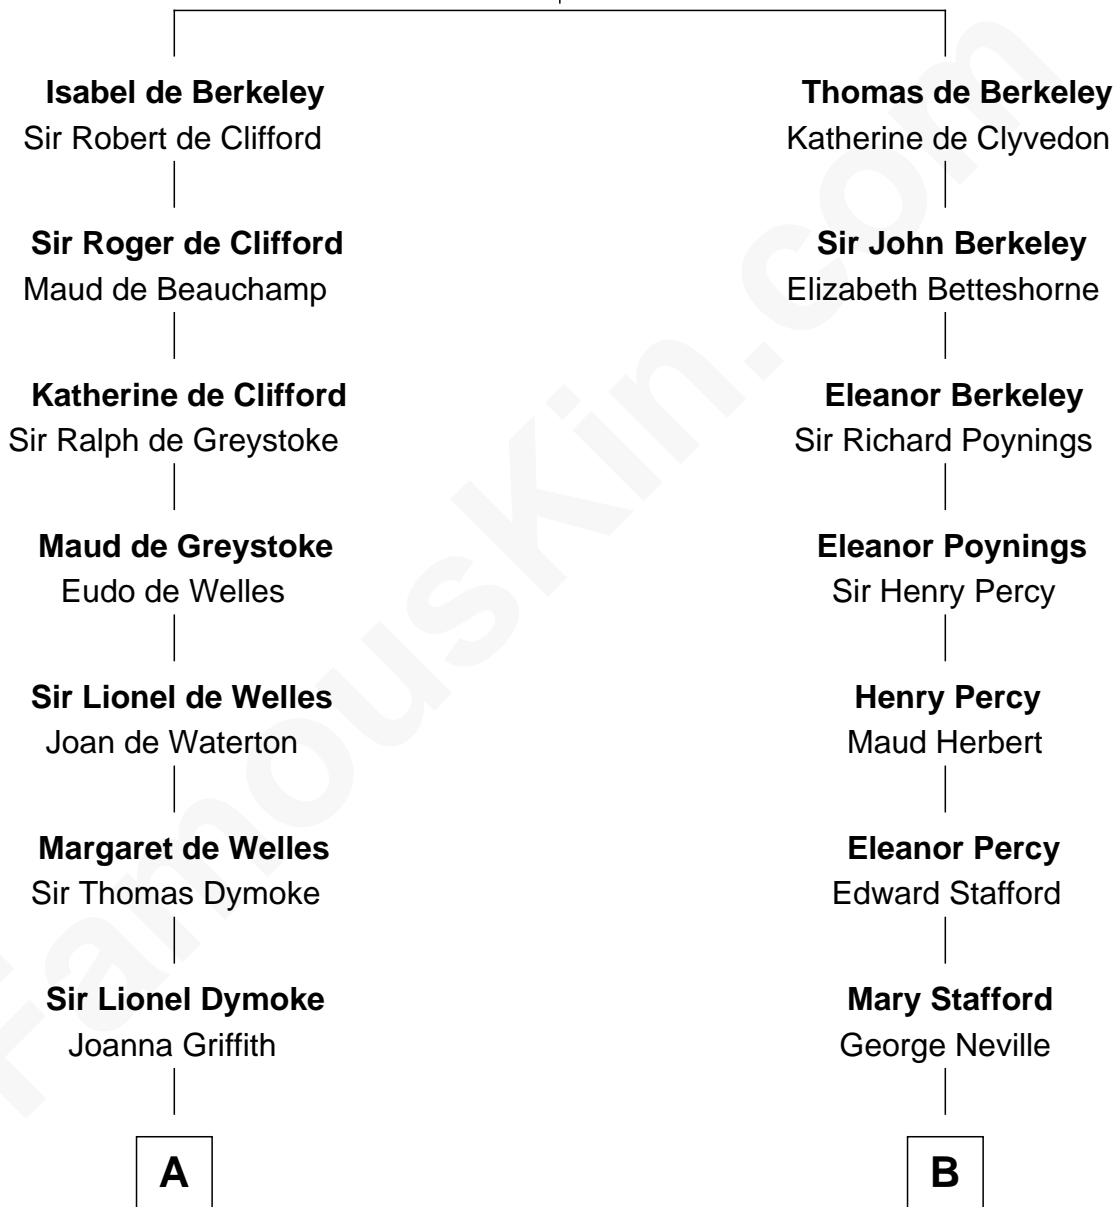

FamousKin.com Relationship Chart of

Ichabod Goodwin

27th Governor of New Hampshire

17th cousin 3 times removed of

Upton Sinclair

Pulitzer Prize Winning Novelist

Sir Maurice de Berkeley

Eve la Zouche

C

—
Sarah Skipwith Kennon

Arthur Sinclair

—
Arthur Sinclair

Lelia Imogen Dawley

—
Upton Beall Sinclair

Priscilla Augusta Harden

—
Upton Sinclair